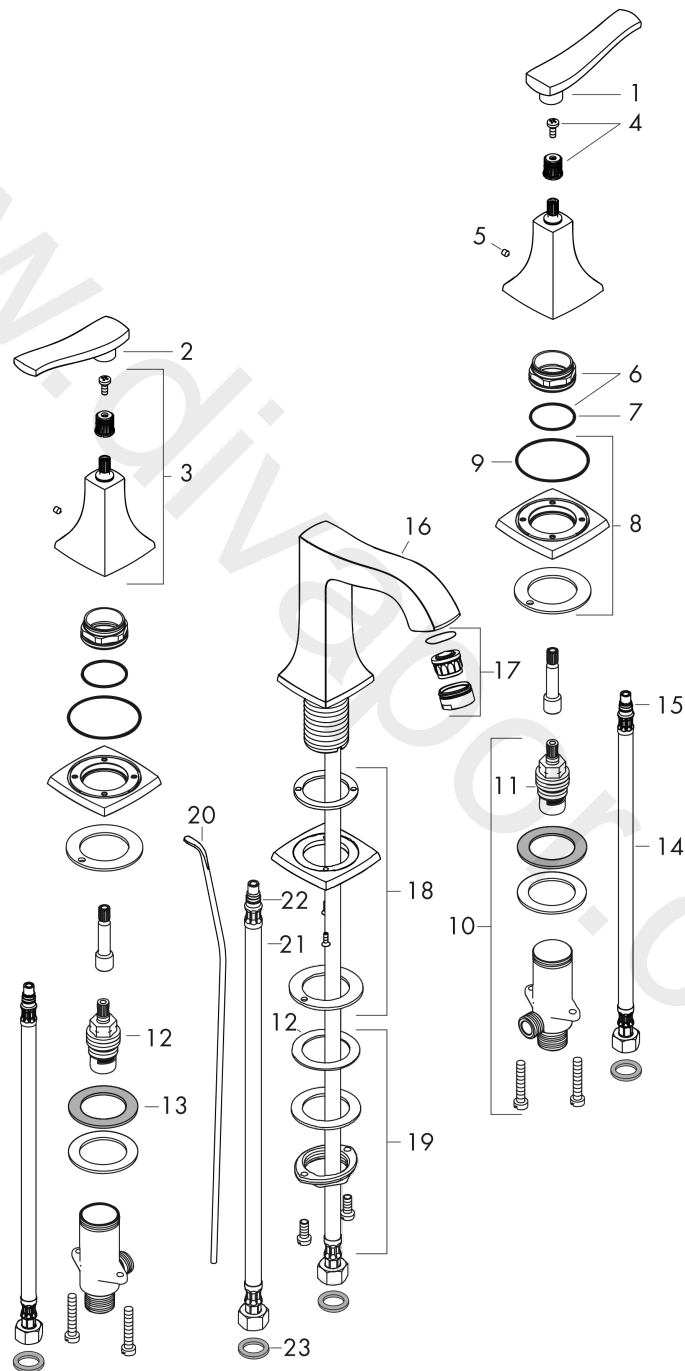

Metropol Classic
3-hole basin mixer 110 with lever handles and pop-up waste set
 Surfaces: Article Number: 31330090

Exploded Drawing

Year of production: 10/16 - 06/22

Metropol Classic**3-hole basin mixer 110 with lever handles and pop-up waste set**Surfaces: Article Number: **31330090****Spare part list**Year of production: **10/16 - 06/22**

Pos.	Description	Article Number	Price	PU
1	handle for cold water	92822990	£ 79,00	1
2	handle for hot water	92821990	£ 79,00	1
3	escutcheon for handle	92824000	£ 79,00	1
4	handle fixing set	98932000	£ 16,10	1
5	hollow set screw M4x5	92846000	£ 13,30	1
6	nut	92825000	£ 35,00	1
7	O-ring 29x1,5	92738000	£ 3,30	1
8	escutcheon	92823990	£ 79,00	1
9	O-ring 48x1,5	92159000	£ 3,30	1
10	stop valve cpl.	97357000	£ 137,00	1
11	shut off unit left closing	94008000	£ 43,00	1
12	shut off unit right closing	94009000	£ 43,00	1
13	lever collar	97548000	£ 3,30	1
14	connection hose 450 mm M10x1 G3/8	96507000	£ 43,00	1
15	O-ring 8x1,75	97827000	£ 3,30	1
16	spout cpl.	95394000	£ 275,00	1
17	aerator M24x1 (5 l/min)	13185990	£ 51,00	1
18	escutcheon for spout	92814990	£ 79,00	1
19	fixing set (Ø 32)	13961000	£ 25,00	1
20	pull rod	96657000	£ 13,30	1
21	connection hose 450 mm M8x0,75 G3/8	97206000	£ 35,00	1
22	O-ring 7x1,5	98422000	£ 3,30	1
23	sealing set	95581000	£ 6,10	1
a	pop up waste	94139000	£ 96,00	1
b	fixation extension 35 mm	13898000	£ 79,00	1