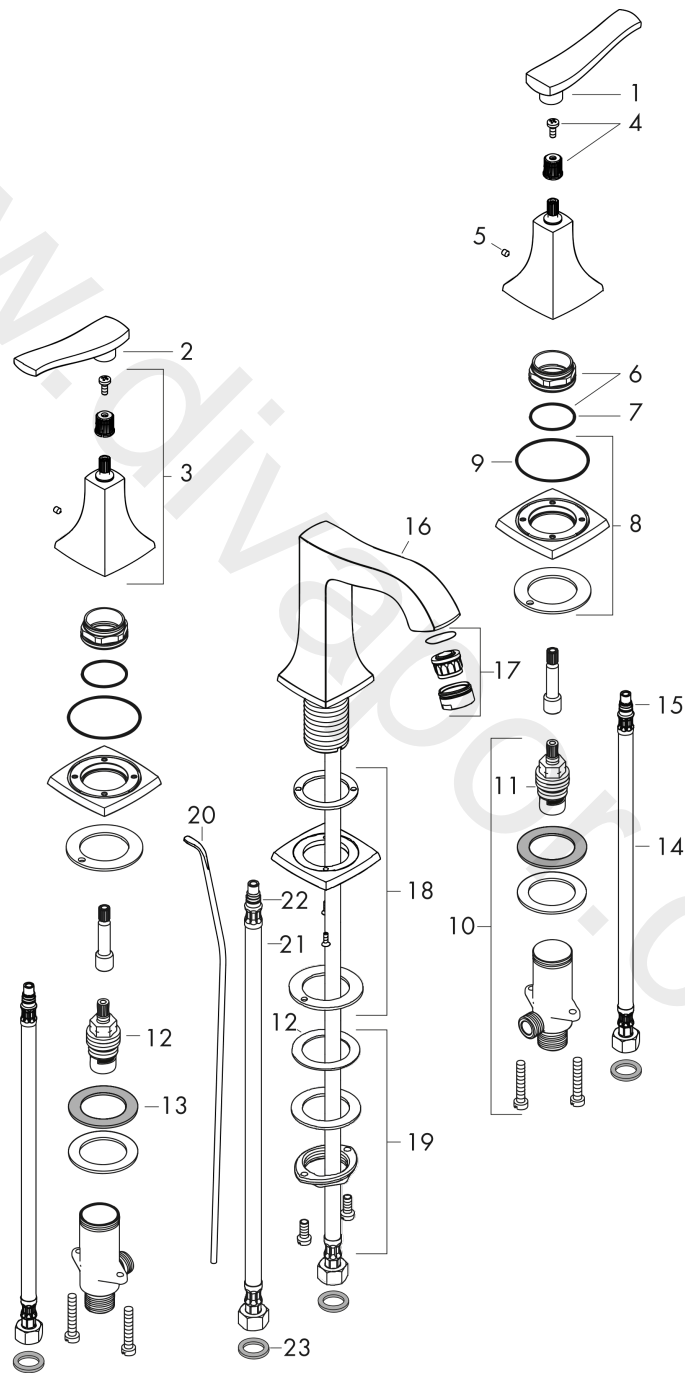

Metropol Classic
3-hole basin mixer 110 with lever handles and pop-up waste set
 Surfaces: Article Number: **31330000**

Exploded Drawing

Year of production: **10/16 - 06/22**

Metropol Classic**3-hole basin mixer 110 with lever handles and pop-up waste set**Surfaces: Article Number: **31330000****Spare part list**Year of production: **10/16 - 06/22**

Pos.	Description	Article Number	Price	PU
1	handle for hot water	92821000	£ 51,00	1
2	handle for cold water	92822000	£ 51,00	1
3	escutcheon for handle	92824000	£ 79,00	1
4	handle fixing set	98932000	£ 16,10	1
5	hollow set screw M4x5	92846000	£ 13,30	1
6	nut	92825000	£ 35,00	1
7	O-ring 29x1,5	92738000	£ 3,30	1
8	escutcheon	92823000	£ 51,00	1
9	O-ring 48x1,5	92159000	£ 3,30	1
10	stop valve cpl.	97357000	£ 137,00	1
11	shut off unit left closing	94008000	£ 43,00	1
12	shut off unit right closing	94009000	£ 43,00	1
13	lever collar	97548000	£ 3,30	1
14	connection hose 450 mm M10x1 G3/8	96507000	£ 43,00	1
15	O-ring 8x1,75	97827000	£ 3,30	1
16	spout cpl.	95394000	£ 275,00	1
17	aerator M24x1 (5 l/min)	13185000	£ 22,30	1
18	escutcheon for spout	92814000	£ 51,00	1
19	fixing set (Ø 32)	13961000	£ 25,00	1
20	pull rod	96657000	£ 13,30	1
21	connection hose 450 mm M8x0,75 G3/8	97206000	£ 35,00	1
22	O-ring 7x1,5	98422000	£ 3,30	1
23	sealing set	95581000	£ 6,10	1
a	pop up waste	94139000	£ 96,00	1
b	fixation extension 35 mm	13898000	£ 79,00	1