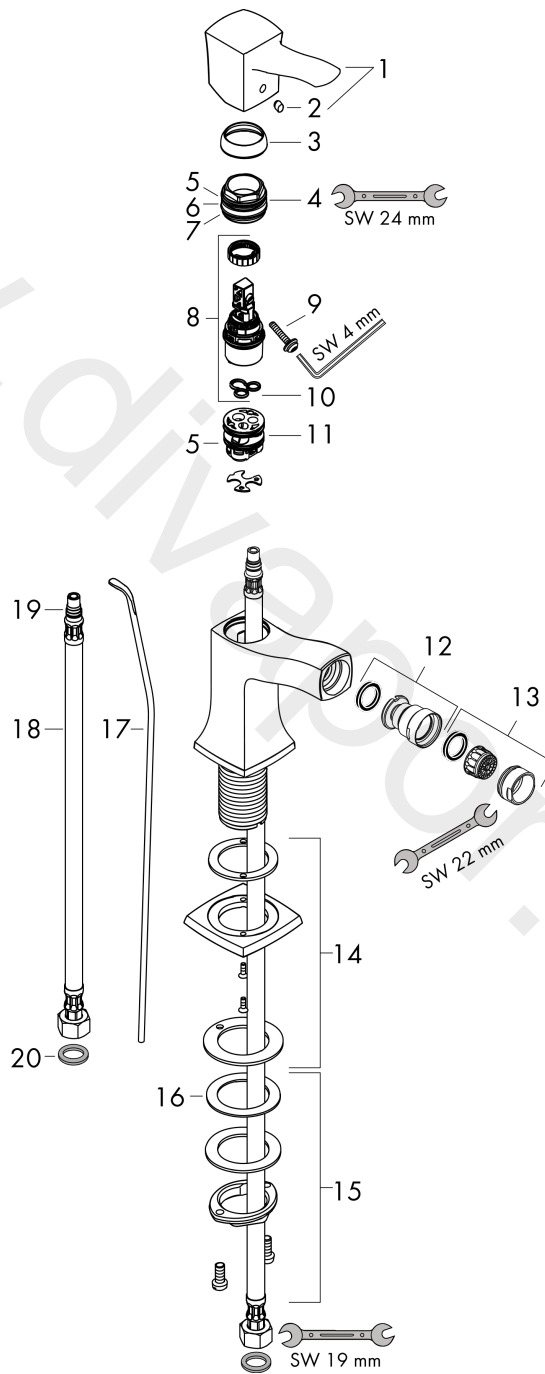

Metropol Classic
Single lever bidet mixer with lever handle and pop-up waste set
 Surfaces: Article Number: **31320090**

Exploded Drawing

Year of production: **10/16 - 06/22**

Metropol Classic

Single lever bidet mixer with lever handle and pop-up waste set

Surfaces: Article Number: **31320090**

Spare part list

Year of production: **10/16 - 06/22**

Pos.	Description	Article Number	Price	PU
1	handle	92815090	£ 96,00	1
2	screw cover	96338000	£ 3,30	1
3	flange	98863000	£ 51,00	1
4	nut	98864000	£ 43,00	1
5	O-ring 23x2	98398000	£ 3,30	1
6	O-ring 25x1,5	98146000	£ 3,30	1
7	O-ring 27x1,5	92527000	£ 13,30	1
8	cartridge, assy	97685000	£ 64,00	1
9	locking screw for handle	95140000	£ 6,10	1
10	seal	98865000	£ 35,00	1
11	adapter for cartridge	98866000	£ 35,00	1
12	ball joint	92036000	£ 25,00	1
13	aerator M24x1 (7 l/min)	13085990	£ 51,00	1
14	escutcheon for spout	92814990	£ 79,00	1
15	fixing set (Ø 32)	13961000	£ 25,00	1
16	lever collar	97548000	£ 3,30	1
17	pull rod	96657000	£ 13,30	1
18	connection hose 450 mm M8x0,75 G3/8	97206000	£ 35,00	1
19	O-ring 7x1,5	98422000	£ 3,30	1
20	sealing set	95581000	£ 6,10	1
a	pop up waste	94139000	£ 96,00	1
b	fixation extension 35 mm	13898000	£ 79,00	1