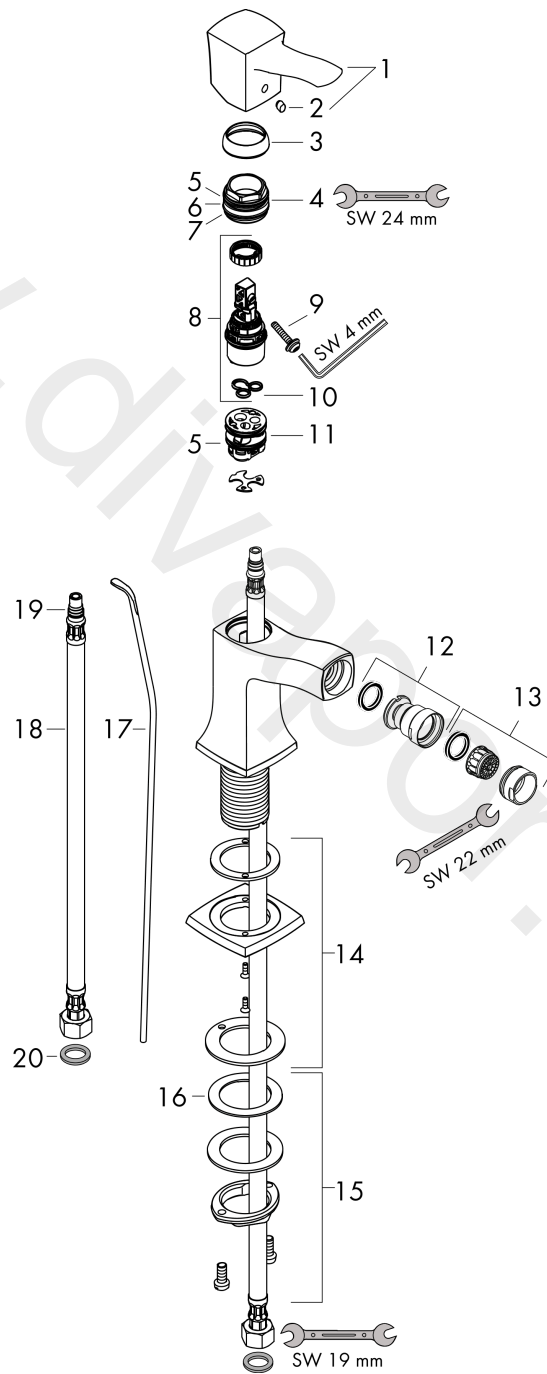

Metropol Classic
Single lever bidet mixer with lever handle and pop-up waste set
 Surfaces: Article Number: **31320000**

Exploded Drawing

Year of production: **10/16 - 06/22**

Metropol Classic

Single lever bidet mixer with lever handle and pop-up waste set

Surfaces: Article Number: **31320000**

Spare part list

Year of production: **10/16 - 06/22**

Pos.	Description	Article Number	Price	PU
1	handle	92815000	£ 64,00	1
2	screw cover	96338000	£ 3,30	1
3	flange	98863000	£ 51,00	1
4	nut	98864000	£ 43,00	1
5	O-ring 23x2	98398000	£ 3,30	1
6	O-ring 27x1,5	92527000	£ 13,30	1
7	O-ring 25x1,5	98146000	£ 3,30	1
8	cartridge, assy	97685000	£ 64,00	1
9	locking screw for handle	95140000	£ 6,10	1
10	seal	98865000	£ 35,00	1
11	adapter for cartridge	98866000	£ 35,00	1
12	ball joint	92036000	£ 25,00	1
13	aerator M24x1 (7 l/min)	13085000	£ 13,30	1
14	escutcheon for spout	92814000	£ 51,00	1
15	fixing set (Ø 32)	13961000	£ 25,00	1
16	lever collar	97548000	£ 3,30	1
17	pull rod	96657000	£ 13,30	1
18	connection hose 450 mm M8x0,75 G3/8	97206000	£ 35,00	1
19	O-ring 7x1,5	98422000	£ 3,30	1
20	sealing set	95581000	£ 6,10	1
a	pop up waste	94139000	£ 96,00	1
b	fixation extension 35 mm	13898000	£ 79,00	1