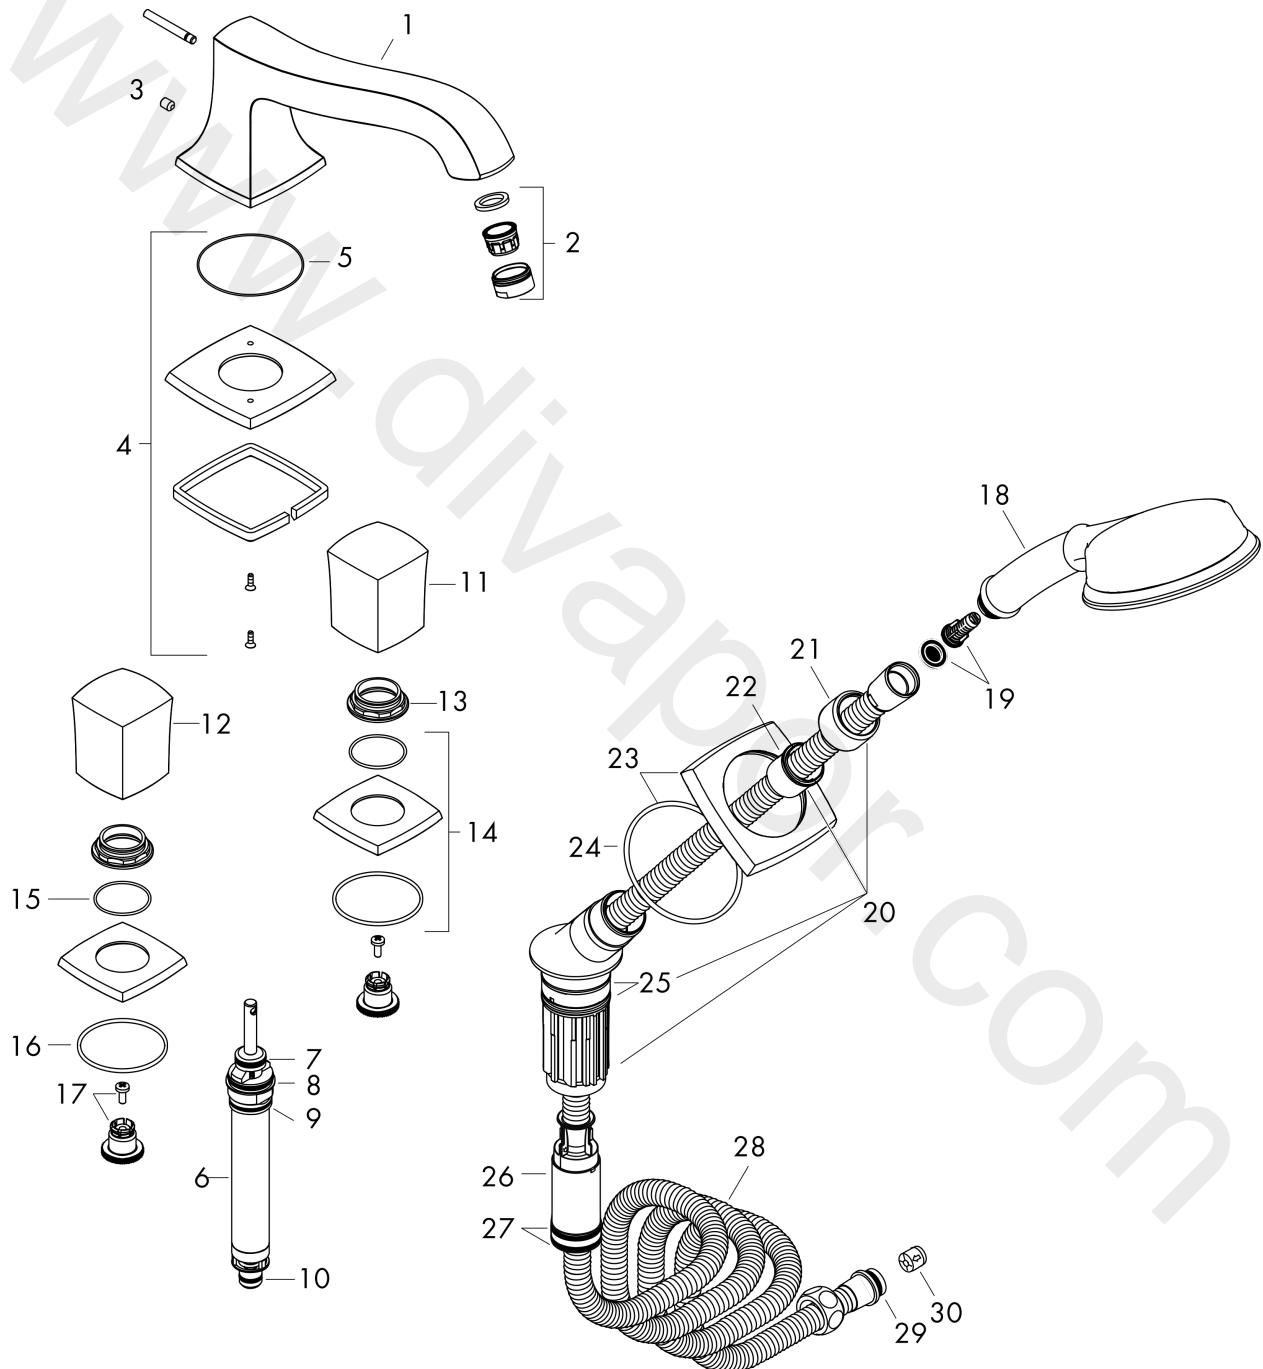

Metropol Classic
4-hole rim mounted bath mixer with zero handles
 Surfaces: Article Number: **31315000**

Exploded Drawing

Year of production: **10/16 - 07/20**

Metropol Classic
4-hole rim mounted bath mixer with zero handles
 Surfaces: Article Number: **31315000**

Spare part list

Year of production: **10/16 - 07/20**

Pos.	Description	Article Number	Price	PU
1	spout cpl.	92939000	£ 275,00	1
2	aerator M24x1 (30 l/min)	96512000	£ 16,10	1
3	diverter knob	98707000	£ 25,00	1
4	escutcheon for spout	92946000	£ 64,00	1
5	O-ring 63x1	92937000	£ 9,00	1
6	selector assy	96775000	£ 79,00	1
7	O-Ring 22x2	98185000	£ 3,30	1
8	O-Ring 14x2,5	98189000	£ 3,30	1
9	O-Ring 23x2,5	98183000	£ 3,30	1
10	O-ring 9x2,5	98217000	£ 3,30	1
11	handle for cold water	92941000	£ 79,00	1
12	handle for hot water	92942000	£ 79,00	1
13	nut	92943000	£ 51,00	1
14	escutcheon for handle	93415000	£ 51,00	1
15	O-ring 32x1,5	92936000	£ 3,30	1
16	O-Ring 50x2	98187000	£ 3,30	1
17	handle fixing set	94184000	£ 6,10	1
18	handshower	28548000	£ 236,00	1
19	filter insert	97708000	£ 6,10	1
20	shower holder, assy	95996000	£ 137,00	1
21	nut	97584000	£ 16,10	1
22	insert for shower holder	96942000	£ 13,30	1
23	escutcheon for shower holder	92947000	£ 96,00	1
24	O-ring 73x3	92938000	£ 9,00	1
25	O-ring 38x2	98396000	£ 3,30	1
26	hose brake	98656000	£ 20,50	1
27	O-Ring 28x2	98194000	£ 3,30	1
28	shower hose 2,00 m	94148000	£ 79,00	1
29	O-ring 11x2	98127000	£ 3,30	1
30	set of non return valves DW 15	94074000	£ 16,10	1
a	concealed item	13444180	£ 1.270,00	1