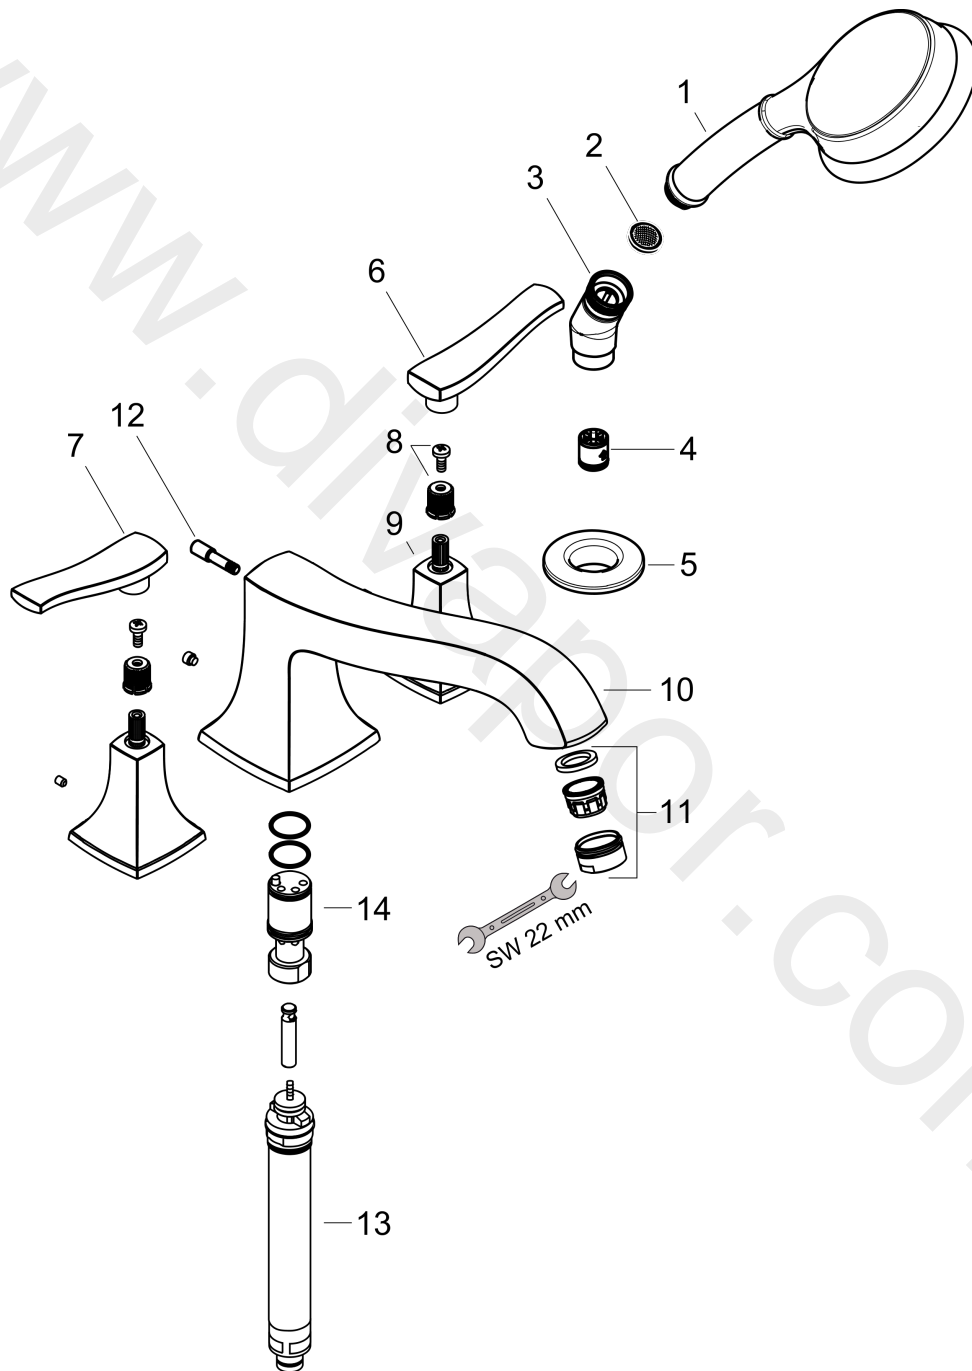

Metris Classic
4-hole rim mounted bath mixer
 Surfaces: Article Number: **31314000**

Exploded Drawing

Year of production: **10/10 - 12/20**

Metris Classic

4-hole rim mounted bath mixer

Surfaces: Article Number: **31314000**

Spare part list

Year of production: **10/10 - 12/20**

Pos.	Description	Article Number	Price	PU
1	handshower	04072000	-	1
2	filter packing	94246000	£ 3,30	1
3	shower holder	28071000	£ 43,00	1
4	set of non return valves DW 15	94074000	£ 16,10	1
5	escutcheon Ø 52 mm	97159000	£ 51,00	1
6	handle for cold water	95748000	£ 64,00	1
7	handle for hot water	95747000	£ 64,00	1
8	handle fixing set	98932000	£ 16,10	1
9	escutcheon	95749000	£ 64,00	1
10	spout cpl.	92367000	£ 370,00	1
11	aerator M24x1 (25 l/min)	13914000	£ 19,50	1
12	diverter knob	98607000	£ 16,10	1
13	selector assy	96775000	£ 79,00	1
14	guide tube	92214000	£ 51,00	1
a	concealed item	13244180	£ 455,00	1