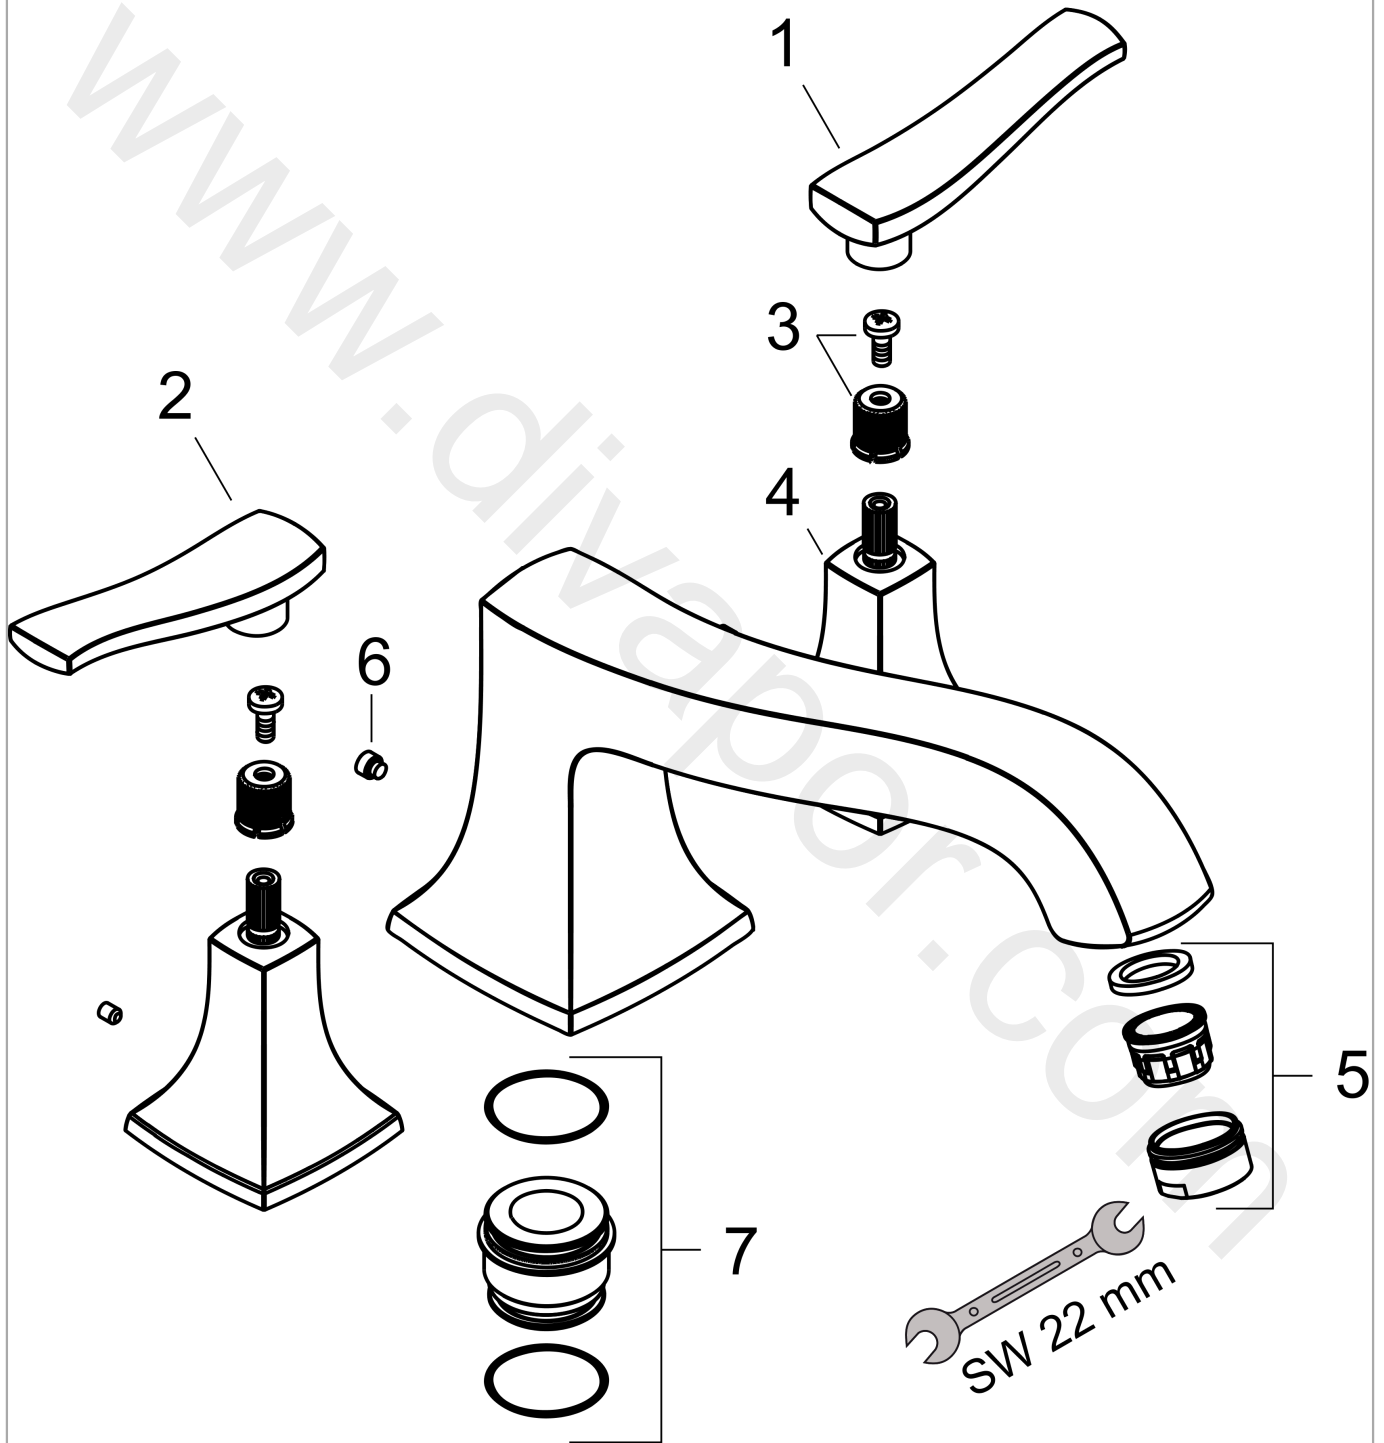

Metris Classic
3-hole rim mounted bath mixer
 Surfaces: Article Number: 31313830

Exploded Drawing

Year of production: 03/15 - 12/20

Metris Classic**3-hole rim mounted bath mixer**Surfaces: Article Number: **31313830****Spare part list**

Year of production: 03/15 - 12/20

Pos.	Description	Article Number	Price	PU
1	handle for cold water	95748830	-	1
2	handle for hot water	95747830	-	1
3	handle fixing set	98932000	£ 16,10	1
4	escutcheon	95749830	-	1
5	aerator M24x1 (25 l/min)	13914830	-	1
6	hollow set screw M6x6	97660000	£ 3,30	1
7	adapter for spout	88512000	£ 16,10	1