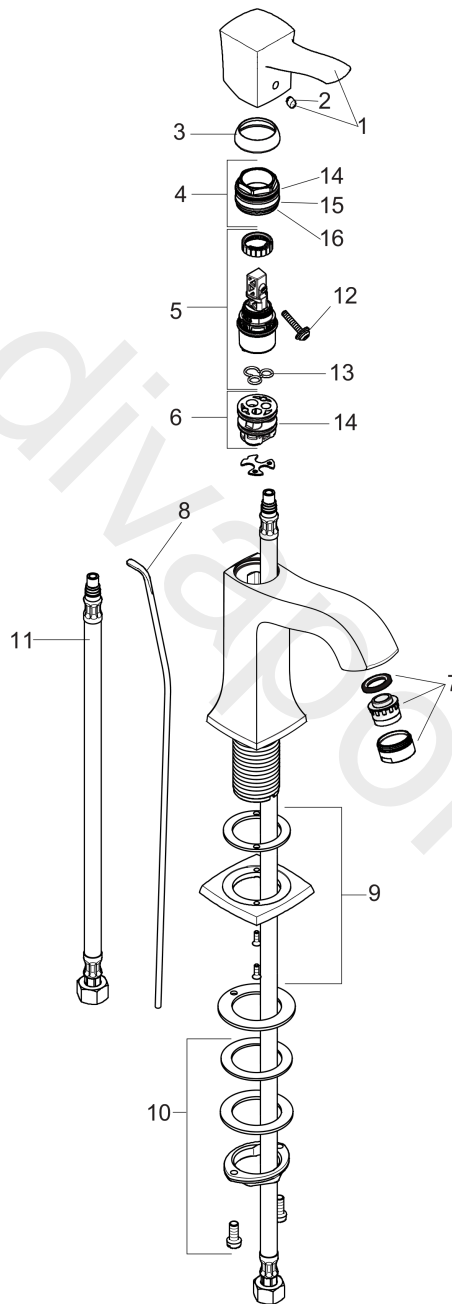

Metropol Classic

Single lever basin mixer 110 with lever handle and pop-up waste set 0.5 GPM

Finish: **Brushed Nickel** Article Number: **31310821**

Description

product features

- ComfortZone 110
- handle variant: lever handle
- spray type: normal spray
- maximum flow rate at 3 bar: 1,9 l/min
- ceramic cartridge
- temperature limitation adjustable
- suitable for continuous flow water heaters
- pop-up waste set G 1
- connection type: G 3/8 compression

Technology

Product image

Metropol Classic
Single lever basin mixer 110 with lever handle and pop-up waste set 0.5 GPM
 Finish: **Brushed Nickel** Article Number: **31310821**

Exploded Drawing

Year of production: >07/19

Metropol Classic

Single lever basin mixer 110 with lever handle and pop-up waste set 0.5 GPM

Finish: **Brushed Nickel** Article Number: **31310821**

Spare part list

Year of production: >07/19

Pos.	Description	Article Number	Price	PU
1	handle	92815820	-	1
2	screw cover	96338000	£ 3,30	1
3	flange	98863820	£ 64,00	1
4	nut	98864000	£ 43,00	1
5	cartridge, assy	95973001	£ 79,00	1
6	adapter for cartridge	98866000	£ 35,00	1
7	aerator M24x1 (1,9 l/min)	93502820	-	1
8	pull rod	96657820	£ 35,00	1
9	escutcheon for spout	92814820	-	1
10	fixing set (Ø 32)	13961000	£ 25,00	1
11	connection hose 18½" M8x0,75 3/8"	96321001	-	1
12	locking screw for handle	95140000	£ 6,10	1
13	seal	98865000	£ 35,00	1
14	O-ring 23x2	98398000	£ 3,30	1
15	O-ring 27x1,5	92527000	£ 13,30	1
16	O-ring 25x1,5	98146000	£ 3,30	1
a	pop up waste	88509820	-	1
b	lever collar	97548000	£ 3,30	1
c	O-ring 7x1,5	98422000	£ 3,30	1