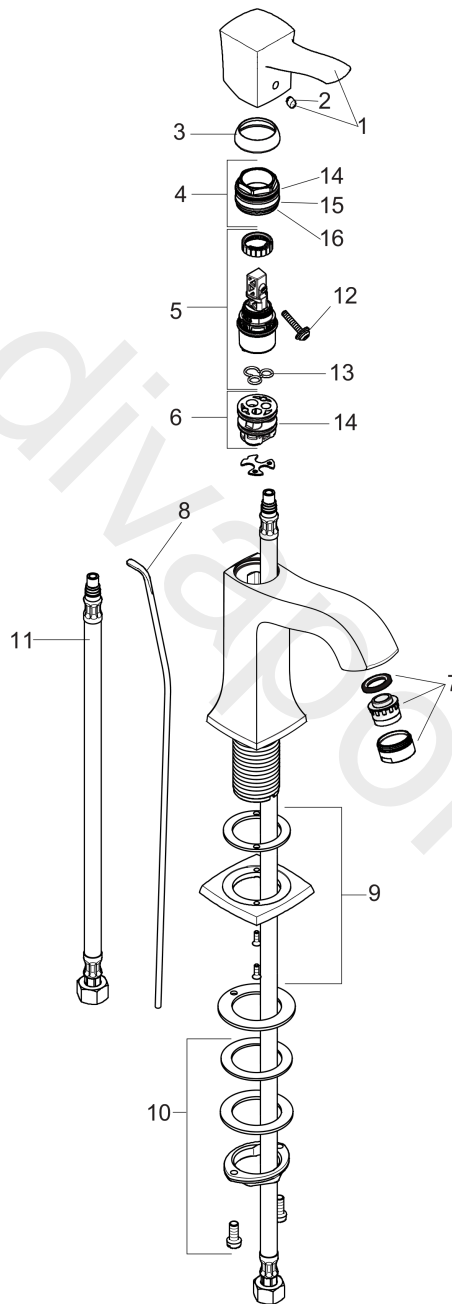

**Metropol Classic**

**Single lever basin mixer 110 with lever handle and pop-up waste set 0.5 GPM**

Finish: **Chrome** Article Number: **31310001**

**Description**

**product features**

- ComfortZone 110
- handle variant: lever handle
- spray type: normal spray
- maximum flow rate at 3 bar: 1,9 l/min
- ceramic cartridge
- temperature limitation adjustable
- suitable for continuous flow water heaters
- pop-up waste set G 1
- connection type: G 3/8 compression

**Technology**

**Product image**

**Metropol Classic**  
**Single lever basin mixer 110 with lever handle and pop-up waste set 0.5 GPM**  
 Finish: **Chrome** Article Number: **31310001**

**Exploded Drawing**

Year of production: >07/19

**Metropol Classic**  
**Single lever basin mixer 110 with lever handle and pop-up waste set 0.5 GPM**  
 Finish: **Chrome** Article Number: **31310001**

## Spare part list

Year of production: >07/19

Pos.	Description	Article Number	Price	PU
1	handle	92815000	£ 64,00	1
2	screw cover	96338000	£ 3,30	1
3	flange	98863000	£ 51,00	1
4	nut	98864000	£ 43,00	1
5	cartridge, assy	95973001	£ 79,00	1
6	adapter for cartridge	98866000	£ 35,00	1
7	aerator M24x1 (1,9 l/min)	93502000	-	1
8	pull rod	96657000	£ 13,30	1
9	escutcheon for spout	92814000	£ 51,00	1
10	fixing set (Ø 32)	13961000	£ 25,00	1
11	connection hose 18½" M8x0,75 3/8"	96321001	-	1
12	locking screw for handle	95140000	£ 6,10	1
13	seal	98865000	£ 35,00	1
14	O-ring 23x2	98398000	£ 3,30	1
15	O-ring 27x1,5	92527000	£ 13,30	1
16	O-ring 25x1,5	98146000	£ 3,30	1
a	pop up waste	88509000	-	1
b	lever collar	97548000	£ 3,30	1
c	O-ring 7x1,5	98422000	£ 3,30	1