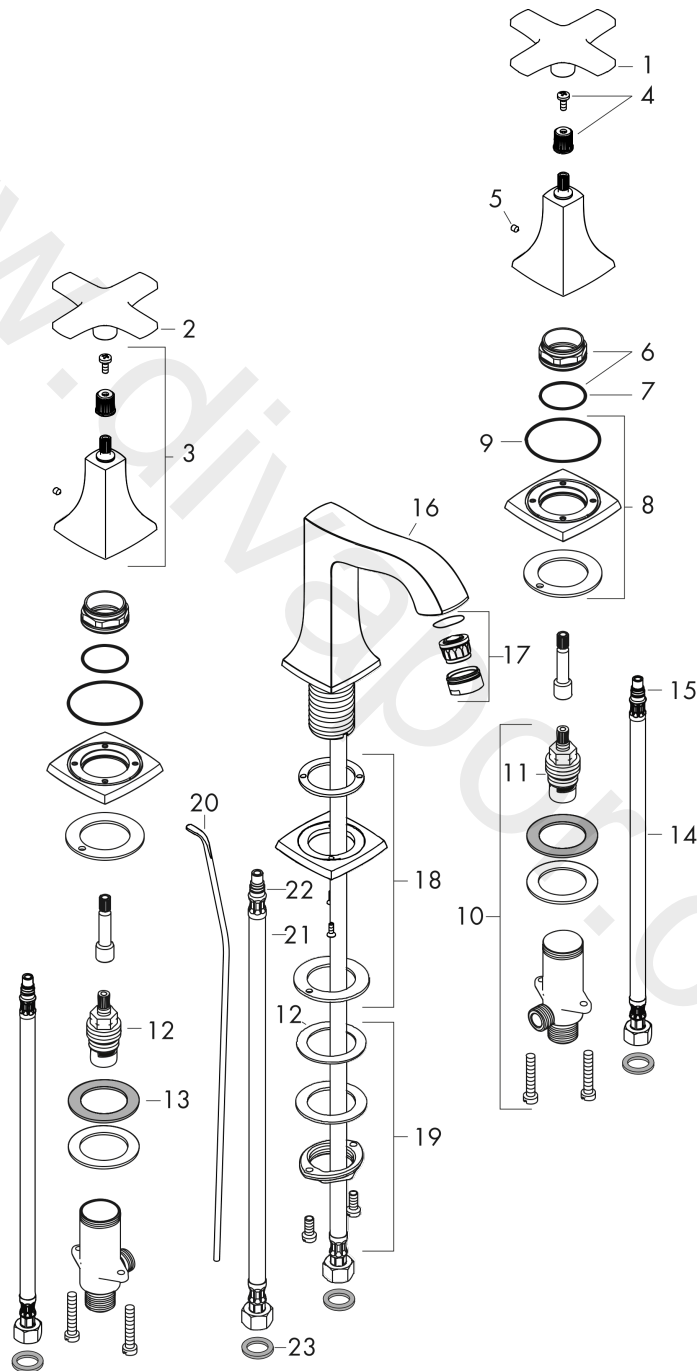

Metropol Classic

3-hole basin mixer 160 with cross handles and pop-up waste set

Surfaces: Article Number: **31307090**

Exploded Drawing

Year of production: **10/16 - 06/22**

Metropol Classic**3-hole basin mixer 160 with cross handles and pop-up waste set**Surfaces: Article Number: **31307090****Spare part list**Year of production: **10/16 - 06/22**

Pos.	Description	Article Number	Price	PU
1	handle for cold water	92827990	£ 173,00	1
2	handle for hot water	92826990	£ 173,00	1
3	escutcheon for handle	92824000	£ 79,00	1
4	handle fixing set	98932000	£ 16,10	1
5	hollow set screw M4x5	92846000	£ 13,30	1
6	nut	92825000	£ 35,00	1
7	O-ring 29x1,5	92738000	£ 3,30	1
8	escutcheon	92823990	£ 79,00	1
9	O-ring 48x1,5	92159000	£ 3,30	1
10	stop valve cpl.	97357000	£ 137,00	1
11	shut off unit left closing	94008000	£ 43,00	1
12	shut off unit right closing	94009000	£ 43,00	1
13	lever collar	97548000	£ 3,30	1
14	connection hose 450 mm M10x1 G3/8	96507000	£ 43,00	1
15	O-ring 8x1,75	97827000	£ 3,30	1
16	spout cpl.	92820000	£ 370,00	1
17	aerator M24x1 (5 l/min)	13185990	£ 51,00	1
18	escutcheon for spout	92814990	£ 79,00	1
19	fixing set (Ø 32)	13961000	£ 25,00	1
20	pull rod	96657000	£ 13,30	1
21	connection hose 450 mm M8x0,75 G3/8	97206000	£ 35,00	1
22	O-ring 7x1,5	98422000	£ 3,30	1
23	sealing set	95581000	£ 6,10	1
a	pop up waste	94139000	£ 96,00	1
b	fixation extension 35 mm	13898000	£ 79,00	1