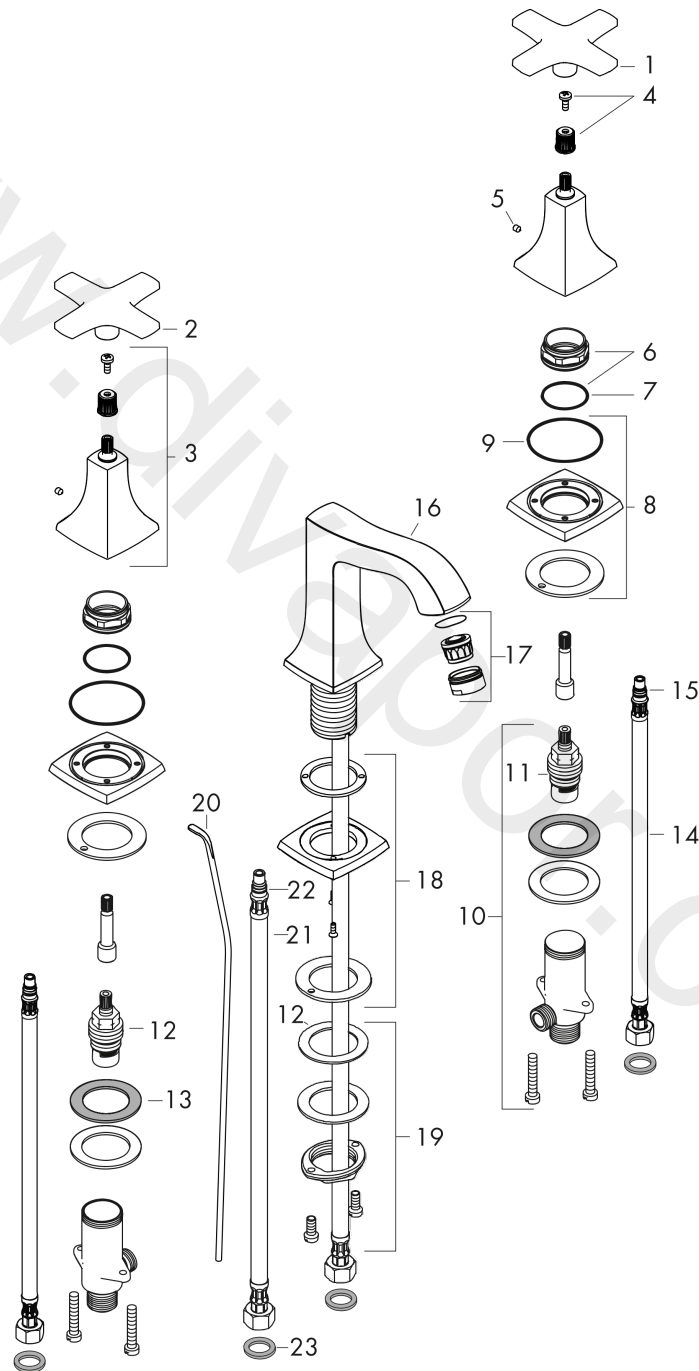

Metropol Classic

3-hole basin mixer 160 with cross handles and pop-up waste set

Surfaces: Article Number: **31307000**

Exploded Drawing

Year of production: **10/16 - 06/22**

Metropol Classic**3-hole basin mixer 160 with cross handles and pop-up waste set**Surfaces: Article Number: **31307000****Spare part list**Year of production: **10/16 - 06/22**

Pos.	Description	Article Number	Price	PU
1	handle for hot water	92826000	£ 96,00	1
2	handle for cold water	92827000	£ 96,00	1
3	escutcheon for handle	92824000	£ 79,00	1
4	handle fixing set	98932000	£ 16,10	1
5	hollow set screw M4x5	92846000	£ 13,30	1
6	nut	92825000	£ 35,00	1
7	O-ring 29x1,5	92738000	£ 3,30	1
8	escutcheon	92823000	£ 51,00	1
9	O-ring 48x1,5	92159000	£ 3,30	1
10	stop valve cpl.	97357000	£ 137,00	1
11	shut off unit left closing	94008000	£ 43,00	1
12	shut off unit right closing	94009000	£ 43,00	1
13	lever collar	97548000	£ 3,30	1
14	connection hose 450 mm M10x1 G3/8	96507000	£ 43,00	1
15	O-ring 8x1,75	97827000	£ 3,30	1
16	spout cpl.	92820000	£ 370,00	1
17	aerator M24x1 (5 l/min)	13185000	£ 22,30	1
18	escutcheon for spout	92814000	£ 51,00	1
19	fixing set (Ø 32)	13961000	£ 25,00	1
20	pull rod	96657000	£ 13,30	1
21	connection hose 450 mm M8x0,75 G3/8	97206000	£ 35,00	1
22	O-ring 7x1,5	98422000	£ 3,30	1
23	sealing set	95581000	£ 6,10	1
a	pop up waste	94139000	£ 96,00	1
b	fixation extension 35 mm	13898000	£ 79,00	1