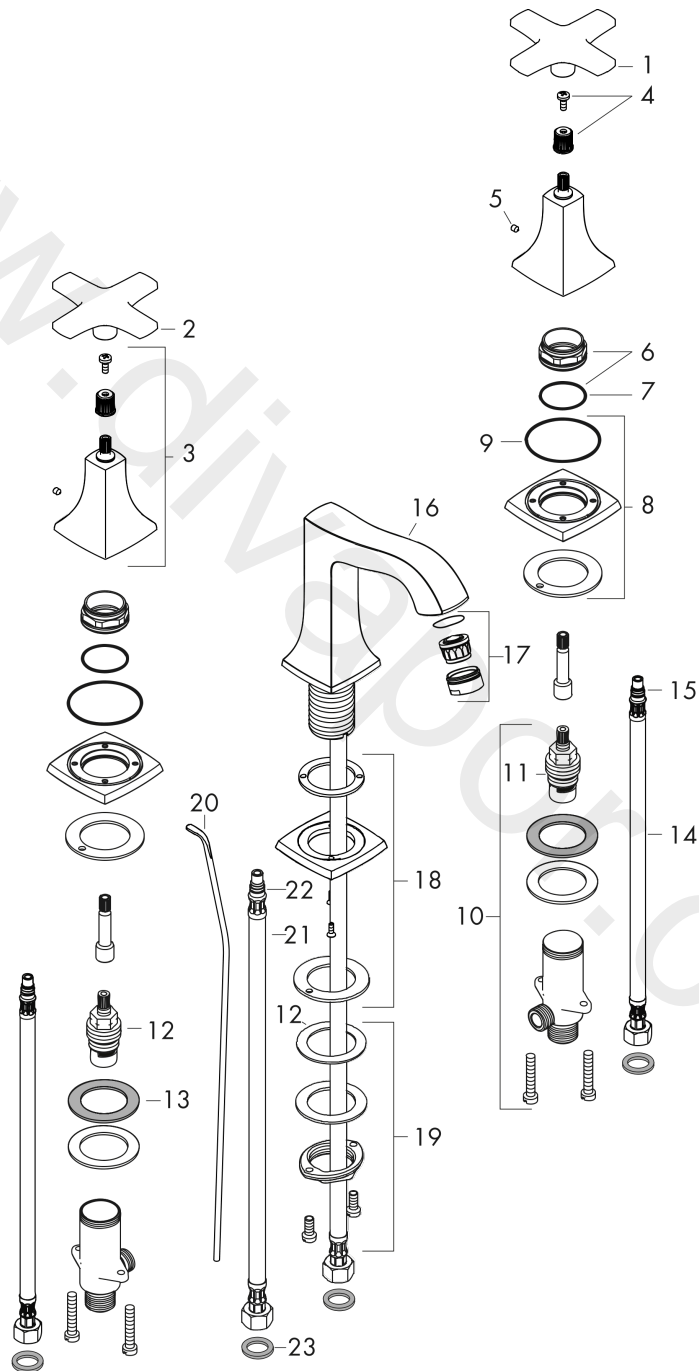

Metropol Classic

3-hole basin mixer 110 with cross handles and pop-up waste set

Surfaces: Article Number: **31306090**

Exploded Drawing

Year of production: **10/16 - 06/22**

Metropol Classic**3-hole basin mixer 110 with cross handles and pop-up waste set**Surfaces: Article Number: **31306090****Spare part list**Year of production: **10/16 - 06/22**

Pos.	Description	Article Number	Price	PU
1	handle for cold water	92827990	£ 173,00	1
2	handle for hot water	92826990	£ 173,00	1
3	escutcheon for handle	92824000	£ 79,00	1
4	handle fixing set	98932000	£ 16,10	1
5	hollow set screw M4x5	92846000	£ 13,30	1
6	nut	92825000	£ 35,00	1
7	O-ring 29x1,5	92738000	£ 3,30	1
8	escutcheon	92823990	£ 79,00	1
9	O-ring 48x1,5	92159000	£ 3,30	1
10	stop valve cpl.	97357000	£ 137,00	1
11	shut off unit left closing	94008000	£ 43,00	1
12	shut off unit right closing	94009000	£ 43,00	1
13	lever collar	97548000	£ 3,30	1
14	connection hose 450 mm M10x1 G3/8	96507000	£ 43,00	1
15	O-ring 8x1,75	97827000	£ 3,30	1
16	spout cpl.	95394000	£ 275,00	1
17	aerator M24x1 (5 l/min)	13185990	£ 51,00	1
18	escutcheon for spout	92814990	£ 79,00	1
19	fixing set (Ø 32)	13961000	£ 25,00	1
20	pull rod	96657000	£ 13,30	1
21	connection hose 450 mm M8x0,75 G3/8	97206000	£ 35,00	1
22	O-ring 7x1,5	98422000	£ 3,30	1
23	sealing set	95581000	£ 6,10	1
a	pop up waste	94139000	£ 96,00	1
b	fixation extension 35 mm	13898000	£ 79,00	1