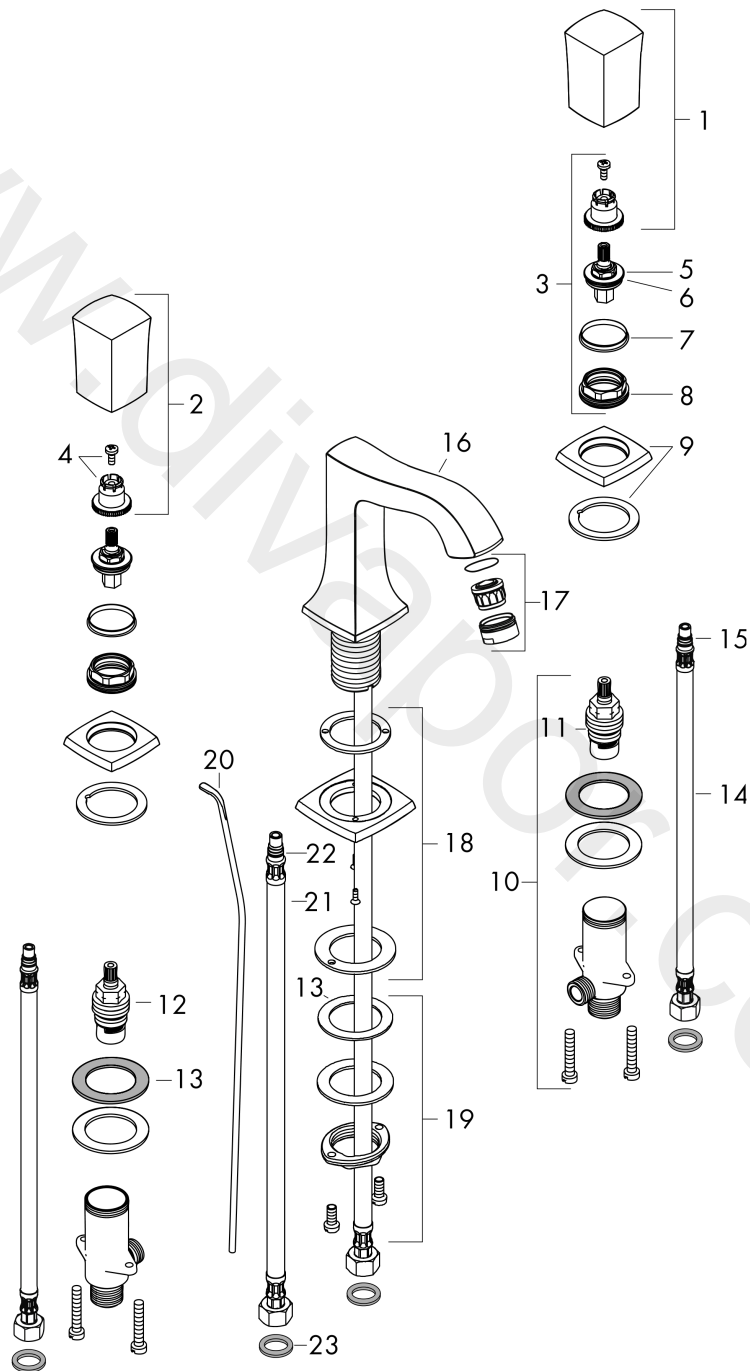

Metropol Classic

3-hole basin mixer 160 with zero handles and pop-up waste set

Surfaces: Article Number: **31305090**

Exploded Drawing

Year of production: **10/16 - 12/20**

Metropol Classic

3-hole basin mixer 160 with zero handles and pop-up waste set

Surfaces: Article Number: **31305090**

Spare part list

Year of production: **10/16 - 12/20**

Pos.	Description	Article Number	Price	PU
1	handle for hot water	92869090	£ 173,00	1
2	handle for cold water	92870090	£ 173,00	1
3	nut	92873000	-	1
4	handle fixing set	94184000	£ 6,10	1
5	adapter for handle	92872000	£ 79,00	1
6	O-ring 22x1,5	98173000	£ 3,30	1
7	set of color-rings cold / hot water	97127000	£ 16,10	1
8	O-ring 29x1,5	92738000	£ 3,30	1
9	escutcheon for handle	92871990	£ 51,00	1
10	stop valve cpl.	97357000	£ 137,00	1
11	shut off unit left closing	94008000	£ 43,00	1
12	shut off unit right closing	94009000	£ 43,00	1
13	lever collar	97548000	£ 3,30	1
14	connection hose 450 mm M10x1 G3/8	96507000	£ 43,00	1
15	O-ring 8x1,75	97827000	£ 3,30	1
16	spout cpl.	92820000	£ 370,00	1
17	aerator M24x1 (5 l/min)	13185990	£ 51,00	1
18	escutcheon for spout	92814990	£ 79,00	1
19	fixing set (Ø 32)	13961000	£ 25,00	1
20	pull rod	96657000	£ 13,30	1
21	connection hose 450 mm M8x0,75 G3/8	97206000	£ 35,00	1
22	O-ring 7x1,5	98422000	£ 3,30	1
23	sealing set	95581000	£ 6,10	1
a	pop up waste	94139000	£ 96,00	1
b	fixation extension 35 mm	13898000	£ 79,00	1