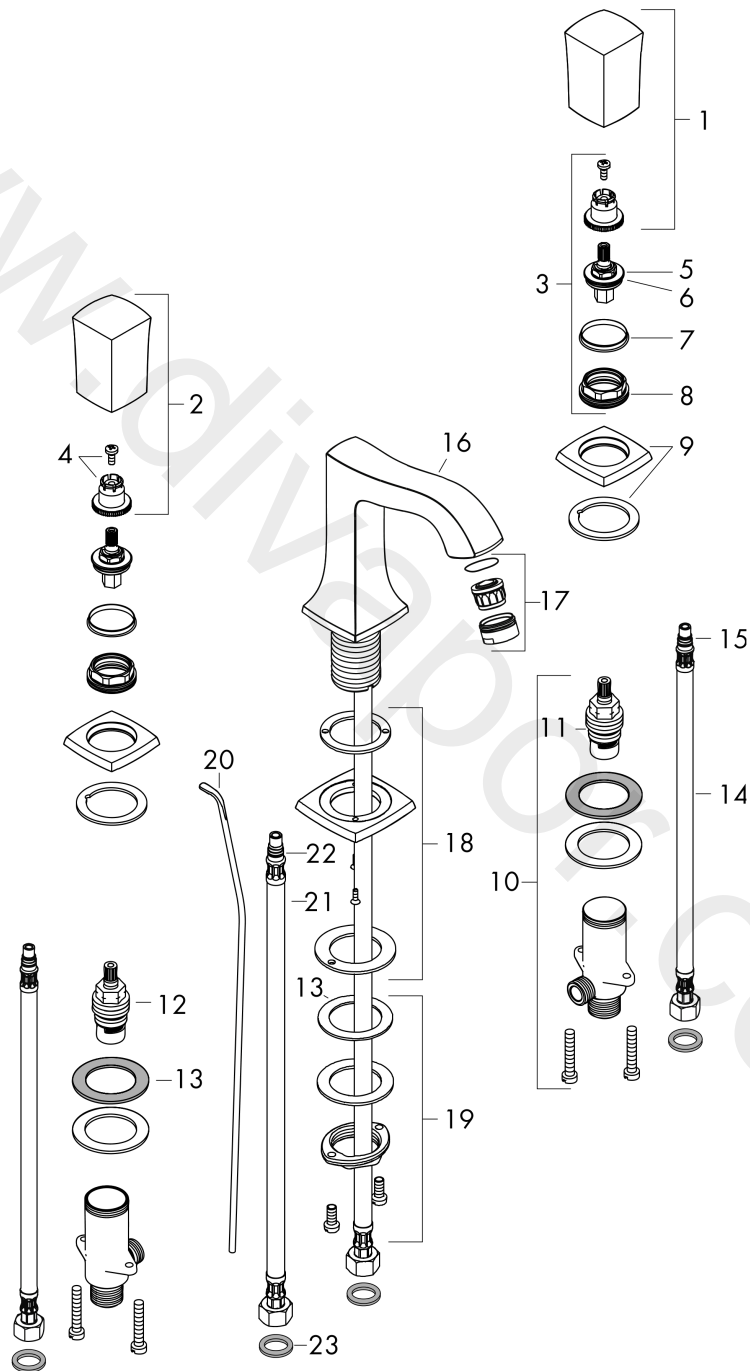

**Metropol Classic**

**3-hole basin mixer 160 with zero handles and pop-up waste set**

Surfaces: Article Number: **31305000**

**Exploded Drawing**

Year of production: **10/16 - 12/20**

**Metropol Classic****3-hole basin mixer 160 with zero handles and pop-up waste set**Surfaces: Article Number: **31305000****Spare part list**Year of production: **10/16 - 12/20**

Pos.	Description	Article Number	Price	PU
1	handle for hot water	92869000	£ 137,00	1
2	handle for cold water	92870000	£ 137,00	1
3	nut	92873000	-	1
4	handle fixing set	94184000	£ 6,10	1
5	adapter for handle	92872000	£ 79,00	1
6	O-ring 22x1,5	98173000	£ 3,30	1
7	set of color-rings cold / hot water	97127000	£ 16,10	1
8	O-ring 29x1,5	92738000	£ 3,30	1
9	escutcheon for handle	92871000	£ 35,00	1
10	stop valve cpl.	97357000	£ 137,00	1
11	shut off unit left closing	94008000	£ 43,00	1
12	shut off unit right closing	94009000	£ 43,00	1
13	lever collar	97548000	£ 3,30	1
14	connection hose 450 mm M10x1 G3/8	96507000	£ 43,00	1
15	O-ring 8x1,75	97827000	£ 3,30	1
16	spout cpl.	92820000	£ 370,00	1
17	aerator M24x1 (5 l/min)	13185000	£ 22,30	1
18	escutcheon for spout	92814000	£ 51,00	1
19	fixing set (Ø 32)	13961000	£ 25,00	1
20	pull rod	96657000	£ 13,30	1
21	connection hose 450 mm M8x0,75 G3/8	97206000	£ 35,00	1
22	O-ring 7x1,5	98422000	£ 3,30	1
23	sealing set	95581000	£ 6,10	1
a	fixation extension 35 mm	13898000	£ 79,00	1
b	pop up waste	94139000	£ 96,00	1