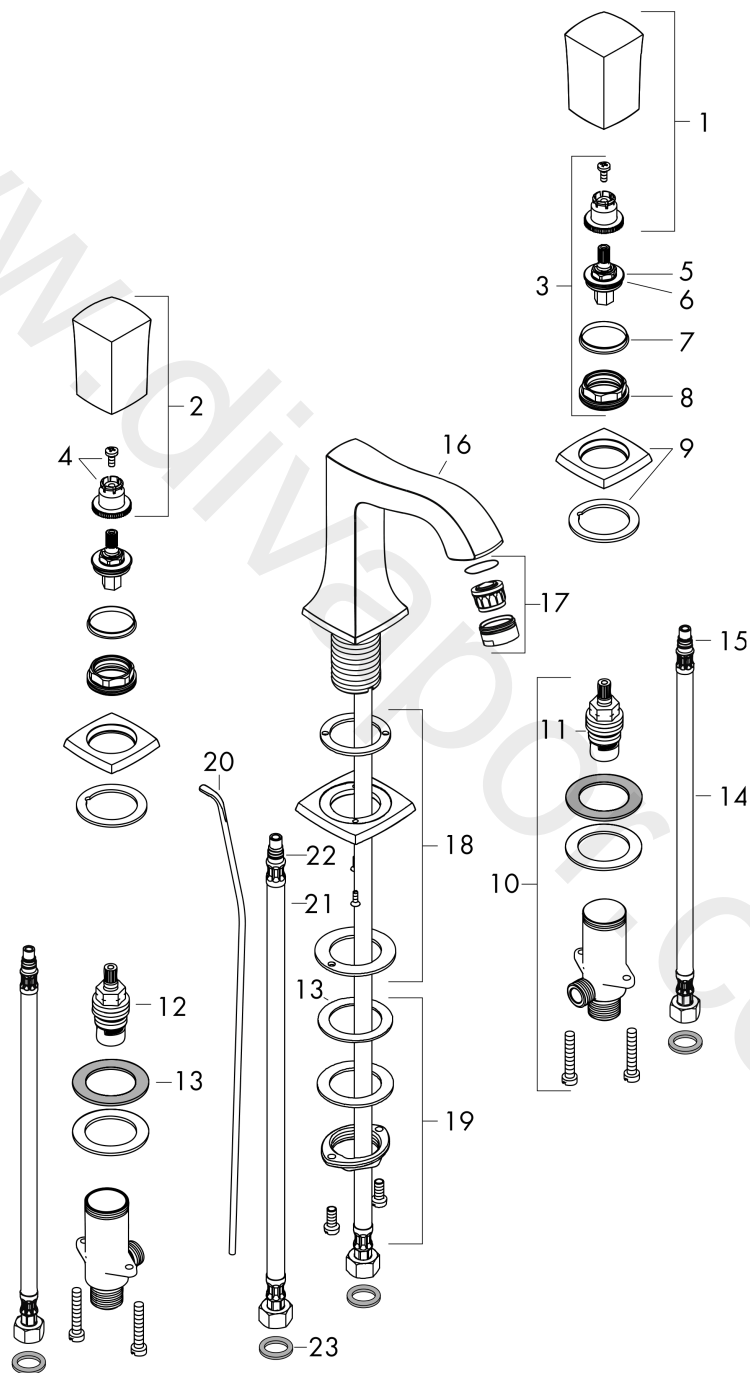

Metropol Classic
3-hole basin mixer 110 with zero handles and pop-up waste set
 Surfaces: Article Number: **31304090**

Exploded Drawing

Year of production: **10/16 - 12/19**

Metropol Classic

3-hole basin mixer 110 with zero handles and pop-up waste set

Surfaces: Article Number: **31304090**

Spare part list

Year of production: **10/16 - 12/19**

Pos.	Description	Article Number	Price	PU
1	handle for hot water	92869090	£ 173,00	1
2	handle for cold water	92870090	£ 173,00	1
3	nut	92873000	-	1
4	handle fixing set	94184000	£ 6,10	1
5	adapter for handle	92872000	£ 79,00	1
6	O-ring 22x1,5	98173000	£ 3,30	1
7	set of color-rings cold / hot water	97127000	£ 16,10	1
8	O-ring 29x1,5	92738000	£ 3,30	1
9	escutcheon for handle	92871990	£ 51,00	1
10	stop valve cpl.	97357000	£ 137,00	1
11	shut off unit left closing	94008000	£ 43,00	1
12	shut off unit right closing	94009000	£ 43,00	1
13	lever collar	97548000	£ 3,30	1
14	connection hose 450 mm M10x1 G3/8	96507000	£ 43,00	1
15	O-ring 8x1,75	97827000	£ 3,30	1
16	spout cpl.	95394000	£ 275,00	1
17	aerator M24x1 (5 l/min)	13185990	£ 51,00	1
18	escutcheon for spout	92814990	£ 79,00	1
19	fixing set (Ø 32)	13961000	£ 25,00	1
20	pull rod	96657000	£ 13,30	1
21	connection hose 450 mm M8x0,75 G3/8	97206000	£ 35,00	1
22	O-ring 7x1,5	98422000	£ 3,30	1
23	sealing set	95581000	£ 6,10	1
a	pop up waste	94139000	£ 96,00	1
b	fixation extension 35 mm	13898000	£ 79,00	1