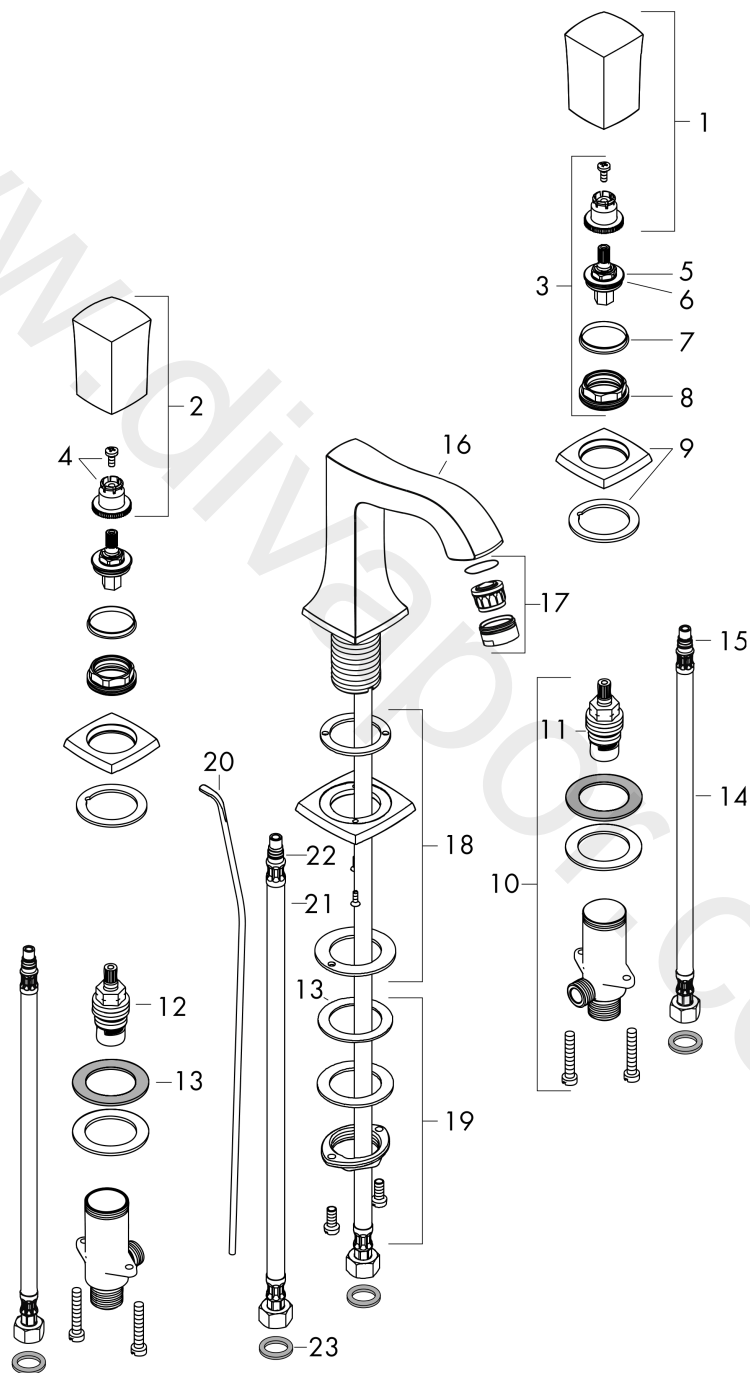

Metropol Classic
3-hole basin mixer 110 with zero handles and pop-up waste set
 Surfaces: Article Number: **31304000**

Exploded Drawing

Year of production: **10/16 - 12/20**

Metropol Classic

3-hole basin mixer 110 with zero handles and pop-up waste set

Surfaces: Article Number: **31304000**

Spare part list

Year of production: **10/16 - 12/20**

Pos.	Description	Article Number	Price	PU
1	handle for cold water	92870000	£ 137,00	1
2	handle for hot water	92869000	£ 137,00	1
3	nut	92873000	-	1
4	handle fixing set	94184000	£ 6,10	1
5	adapter for handle	92872000	£ 79,00	1
6	O-ring 22x1,5	98173000	£ 3,30	1
7	set of color-rings cold / hot water	97127000	£ 16,10	1
8	O-ring 29x1,5	92738000	£ 3,30	1
9	escutcheon for handle	92871000	£ 35,00	1
10	stop valve cpl.	97357000	£ 137,00	1
11	shut off unit left closing	94008000	£ 43,00	1
12	shut off unit right closing	94009000	£ 43,00	1
13	lever collar	97548000	£ 3,30	1
14	connection hose 450 mm M10x1 G3/8	96507000	£ 43,00	1
15	O-ring 8x1,75	97827000	£ 3,30	1
16	spout cpl.	95394000	£ 275,00	1
17	aerator M24x1 (5 l/min)	13185000	£ 22,30	1
18	escutcheon for spout	92814000	£ 51,00	1
19	fixing set (Ø 32)	13961000	£ 25,00	1
20	pull rod	96657000	£ 13,30	1
22	O-ring 7x1,5	98422000	£ 3,30	1
21	sealing set	95581000	£ 6,10	1
a	pop up waste	94139000	£ 96,00	1
b	fixation extension 35 mm	13898000	£ 79,00	1