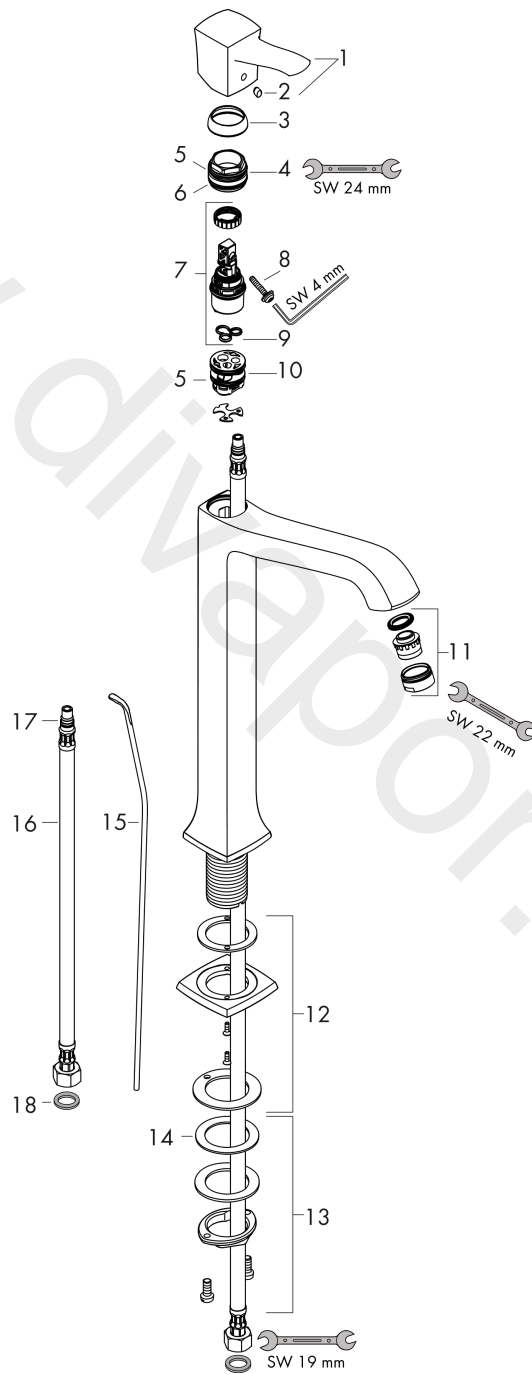

Metropol Classic

Single lever basin mixer 260 with lever handle for wash bowls with pop-up waste set

Surfaces: Article Number: **31303090**

Exploded Drawing

Year of production: **10/16 - 06/22**

Metropol Classic

Single lever basin mixer 260 with lever handle for wash bowls with pop-up waste set

Surfaces: Article Number: **31303090**

Spare part list

Year of production: **10/16 - 06/22**

Pos.	Description	Article Number	Price	PU
1	handle	92815090	£ 96,00	1
2	screw cover	96338000	£ 3,30	1
3	flange	98863000	£ 51,00	1
4	nut	98864000	£ 43,00	1
5	O-ring 23x2	98398000	£ 3,30	1
6	O-ring 25x1,5	98146000	£ 3,30	1
7	cartridge, assy	97685000	£ 64,00	1
8	locking screw for handle	95140000	£ 6,10	1
9	seal	98865000	£ 35,00	1
10	adapter for cartridge	98866000	£ 35,00	1
11	aerator M24x1 (5 l/min)	13185990	£ 51,00	1
12	escutcheon for spout	92814990	£ 79,00	1
13	fixing set (Ø 32)	13961000	£ 25,00	1
14	lever collar	97548000	£ 3,30	1
15	pull rod	96657000	£ 13,30	1
16	connection hose 900 mm M8x0,75 G3/8	96316000	£ 43,00	1
17	O-ring 7x1,5	98422000	£ 3,30	1
18	sealing set	95581000	£ 6,10	1
a	pop up waste	94139000	£ 96,00	1
b	fixation extension 35 mm	13898000	£ 79,00	1