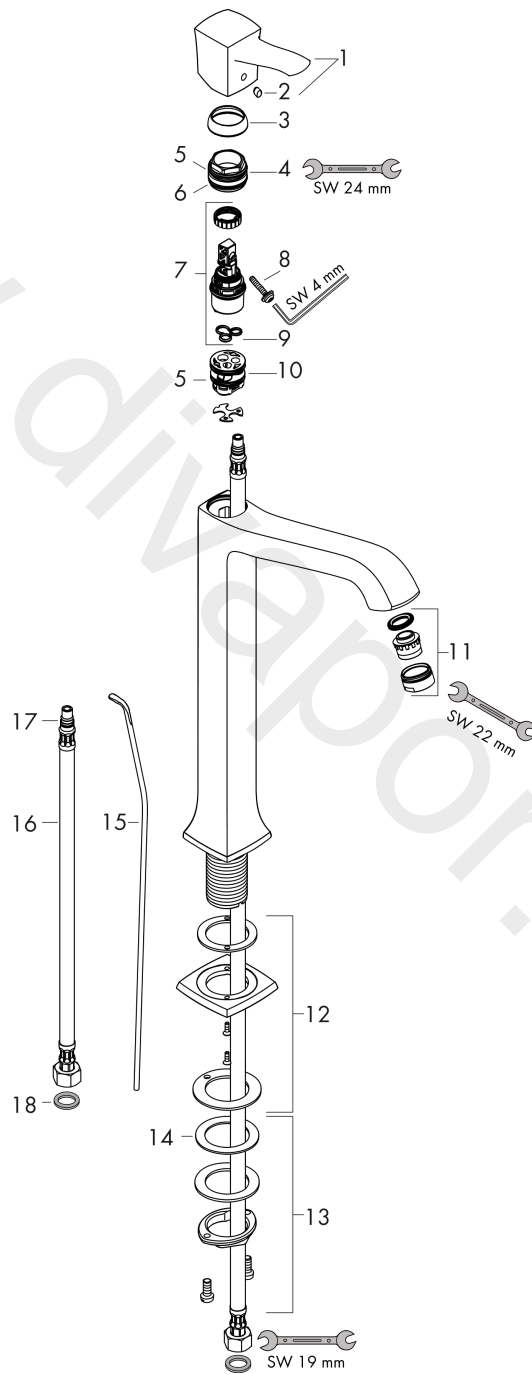

**Metropol Classic**

**Single lever basin mixer 260 with lever handle for wash bowls with pop-up waste set**

Surfaces: Article Number: **31303000**

**Exploded Drawing**

Year of production: **10/16 - 06/22**

## Metropol Classic

Single lever basin mixer 260 with lever handle for wash bowls with pop-up waste set

Surfaces: Article Number: **31303000**

### Spare part list

Year of production: **10/16 - 06/22**

Pos.	Description	Article Number	Price	PU
1	handle	92815000	£ 64,00	1
2	screw cover	96338000	£ 3,30	1
3	flange	98863000	£ 51,00	1
4	nut	98864000	£ 43,00	1
5	O-ring 23x2	98398000	£ 3,30	1
6	O-ring 25x1,5	98146000	£ 3,30	1
7	cartridge, assy	97685000	£ 64,00	1
8	locking screw for handle	95140000	£ 6,10	1
9	seal	98865000	£ 35,00	1
10	adapter for cartridge	98866000	£ 35,00	1
11	aerator M24x1 (5 l/min)	13185000	£ 22,30	1
12	escutcheon for spout	92814000	£ 51,00	1
13	fixing set (Ø 32)	13961000	£ 25,00	1
14	lever collar	97548000	£ 3,30	1
15	pull rod	96657000	£ 13,30	1
16	connection hose 900 mm M8x0,75 G3/8	96316000	£ 43,00	1
17	O-ring 7x1,5	98422000	£ 3,30	1
18	sealing set	95581000	£ 6,10	1
a	pop up waste	94139000	£ 96,00	1
b	fixation extension 35 mm	13898000	£ 79,00	1