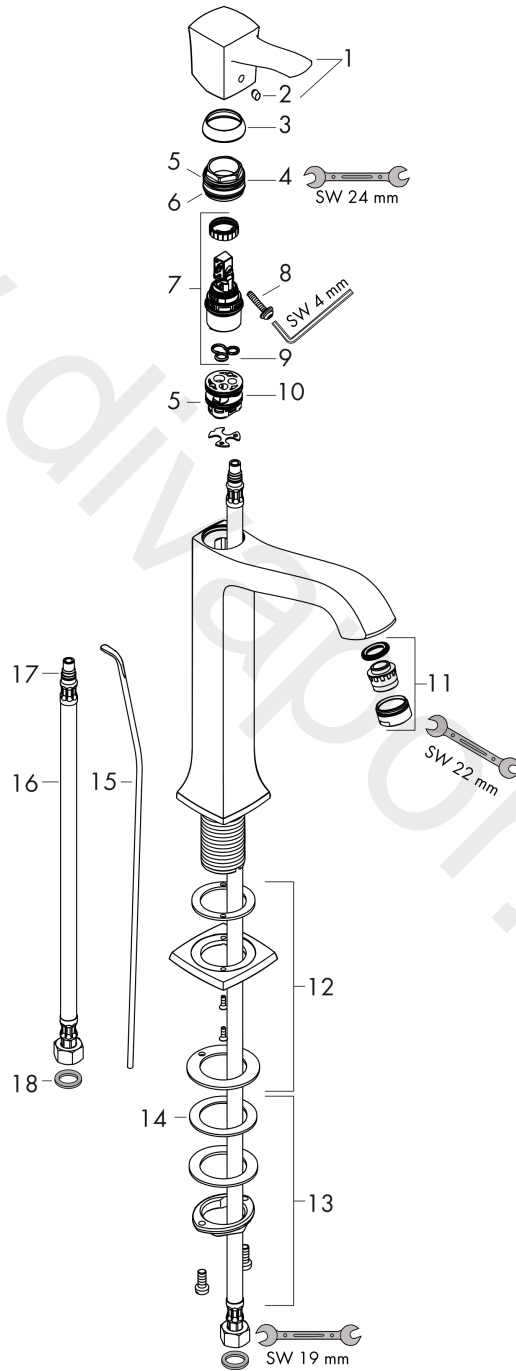

Metropol Classic

Single lever basin mixer 160 with lever handle for wash bowls with pop-up waste set

Surfaces: Article Number: **31302090**

Exploded Drawing

Year of production: **10/16 - 06/22**

Metropol Classic

Single lever basin mixer 160 with lever handle for wash bowls with pop-up waste set

Surfaces: Article Number: **31302090**

Spare part list

Year of production: **10/16 - 06/22**

Pos.	Description	Article Number	Price	PU
1	handle	92815090	£ 96,00	1
2	screw cover	96338000	£ 3,30	1
3	flange	98863000	£ 51,00	1
4	nut	98864000	£ 43,00	1
5	O-ring 23x2	98398000	£ 3,30	1
6	O-ring 25x1,5	98146000	£ 3,30	1
7	cartridge, assy	97685000	£ 64,00	1
8	locking screw for handle	95140000	£ 6,10	1
9	seal	98865000	£ 35,00	1
10	adapter for cartridge	98866000	£ 35,00	1
11	aerator M24x1 (5 l/min)	13185990	£ 51,00	1
12	escutcheon for spout	92814990	£ 79,00	1
13	fixing set (Ø 32)	13961000	£ 25,00	1
14	lever collar	97548000	£ 3,30	1
15	pull rod	96657000	£ 13,30	1
16	connection hose 600 mm M8x0,75 G3/8	96556000	£ 25,00	1
17	O-ring 7x1,5	98422000	£ 3,30	1
18	sealing set	95581000	£ 6,10	1
a	pop up waste	94139000	£ 96,00	1
b	fixation extension 35 mm	13898000	£ 79,00	1