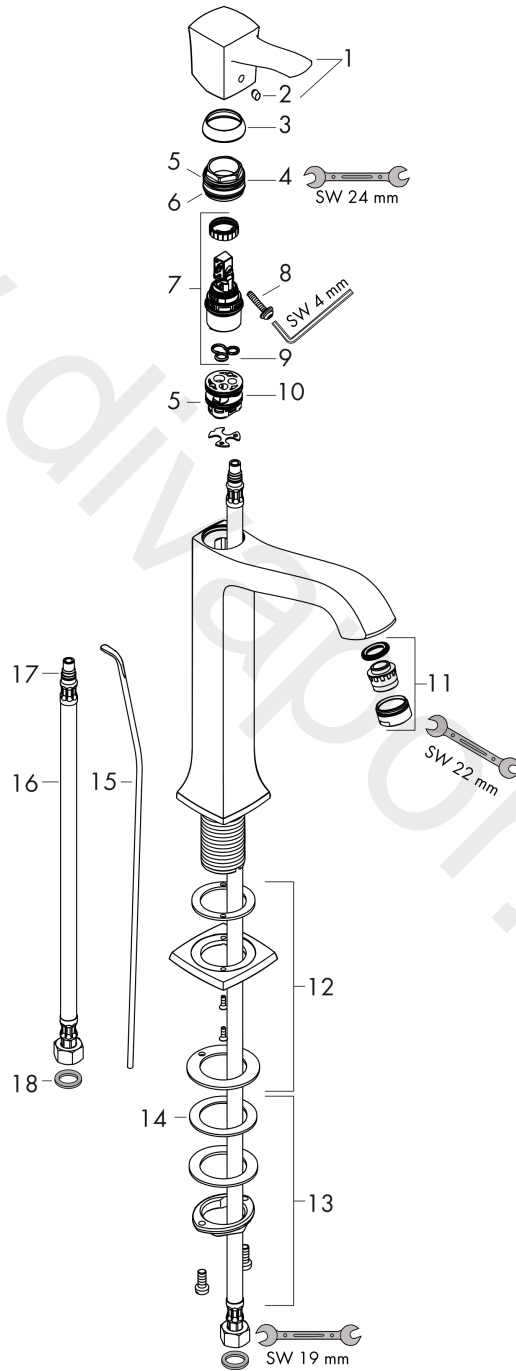

Metropol Classic

Single lever basin mixer 160 with lever handle for wash bowls with pop-up waste set

Surfaces: Article Number: **31302000**

Exploded Drawing

Year of production: **10/16 - 06/22**

Metropol Classic

Single lever basin mixer 160 with lever handle for wash bowls with pop-up waste set

Surfaces: Article Number: **31302000**

Spare part list

Year of production: **10/16 - 06/22**

Pos.	Description	Article Number	Price	PU
1	handle	92815000	£ 64,00	1
2	screw cover	96338000	£ 3,30	1
3	flange	98863000	£ 51,00	1
4	nut	98864000	£ 43,00	1
5	O-ring 23x2	98398000	£ 3,30	1
6	O-ring 25x1,5	98146000	£ 3,30	1
7	cartridge, assy	97685000	£ 64,00	1
8	locking screw for handle	95140000	£ 6,10	1
9	seal	98865000	£ 35,00	1
10	adapter for cartridge	98866000	£ 35,00	1
11	aerator M24x1 (5 l/min)	13185000	£ 22,30	1
12	escutcheon for spout	92814000	£ 51,00	1
13	fixing set (Ø 32)	13961000	£ 25,00	1
14	lever collar	97548000	£ 3,30	1
15	pull rod	96657000	£ 13,30	1
16	connection hose 600 mm M8x0,75 G3/8	96556000	£ 25,00	1
17	O-ring 7x1,5	98422000	£ 3,30	1
18	sealing set	95581000	£ 6,10	1
a	pop up waste	94139000	£ 96,00	1
b	fixation extension 35 mm	13898000	£ 79,00	1