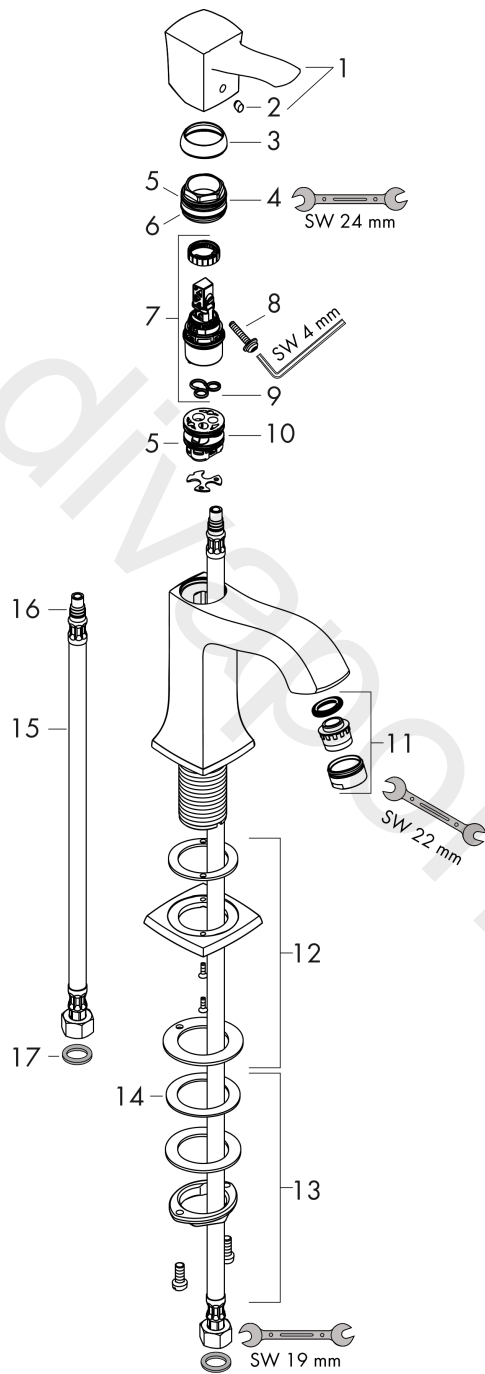

**Metropol Classic**  
**Single lever basin mixer 110 with lever handle without waste set**  
 Surfaces: Article Number: **31301090**

**Exploded Drawing**

Year of production: **10/16 - 06/22**

**Metropol Classic**  
**Single lever basin mixer 110 with lever handle without waste set**  
 Surfaces: Article Number: **31301090**

## Spare part list

Year of production: **10/16 - 06/22**

Pos.	Description	Article Number	Price	PU
1	handle	92815090	£ 96,00	1
2	screw cover	96338000	£ 3,30	1
3	flange	98863000	£ 51,00	1
4	nut	98864000	£ 43,00	1
5	O-ring 23x2	98398000	£ 3,30	1
6	O-ring 25x1,5	98146000	£ 3,30	1
7	cartridge, assy	97685000	£ 64,00	1
8	locking screw for handle	95140000	£ 6,10	1
9	seal	98865000	£ 35,00	1
10	adapter for cartridge	98866000	£ 35,00	1
11	aerator M24x1 (5 l/min)	13185990	£ 51,00	1
12	escutcheon for spout	92814990	£ 79,00	1
13	fixing set (Ø 32)	13961000	£ 25,00	1
14	lever collar	97548000	£ 3,30	1
15	connection hose 450 mm M8x0,75 G3/8	97206000	£ 35,00	1
16	O-ring 7x1,5	98422000	£ 3,30	1
17	sealing set	95581000	£ 6,10	1
a	fixation extension 35 mm	13898000	£ 79,00	1