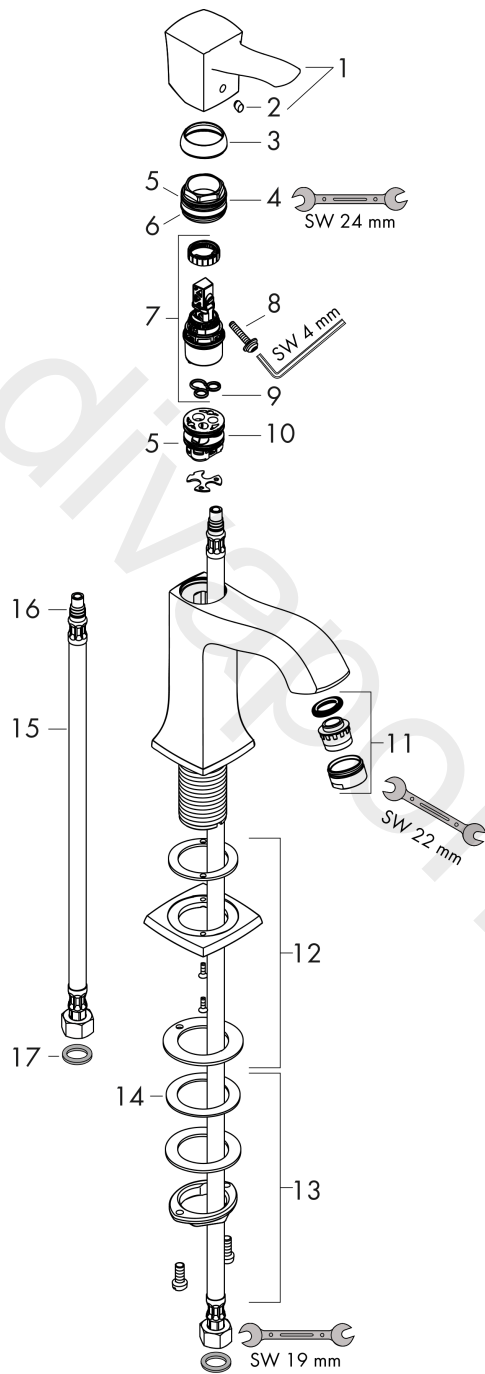

**Metropol Classic**  
**Single lever basin mixer 110 with lever handle without waste set**  
 Surfaces: Article Number: **31301000**

**Exploded Drawing**

Year of production: **10/16 - 06/22**

**Metropol Classic**  
**Single lever basin mixer 110 with lever handle without waste set**  
 Surfaces: Article Number: **31301000**

## Spare part list

Year of production: **10/16 - 06/22**

Pos.	Description	Article Number	Price	PU
1	handle	92815000	£ 64,00	1
2	screw cover	96338000	£ 3,30	1
3	flange	98863000	£ 51,00	1
4	nut	98864000	£ 43,00	1
5	O-ring 23x2	98398000	£ 3,30	1
6	O-ring 25x1,5	98146000	£ 3,30	1
7	cartridge, assy	97685000	£ 64,00	1
8	locking screw for handle	95140000	£ 6,10	1
9	seal	98865000	£ 35,00	1
10	adapter for cartridge	98866000	£ 35,00	1
11	aerator M24x1 (5 l/min)	13185000	£ 22,30	1
12	escutcheon for spout	92814000	£ 51,00	1
13	fixing set (Ø 32)	13961000	£ 25,00	1
14	lever collar	97548000	£ 3,30	1
15	connection hose 450 mm M8x0,75 G3/8	97206000	£ 35,00	1
16	O-ring 7x1,5	98422000	£ 3,30	1
17	sealing set	95581000	£ 6,10	1
a	fixation extension 35 mm	13898000	£ 79,00	1