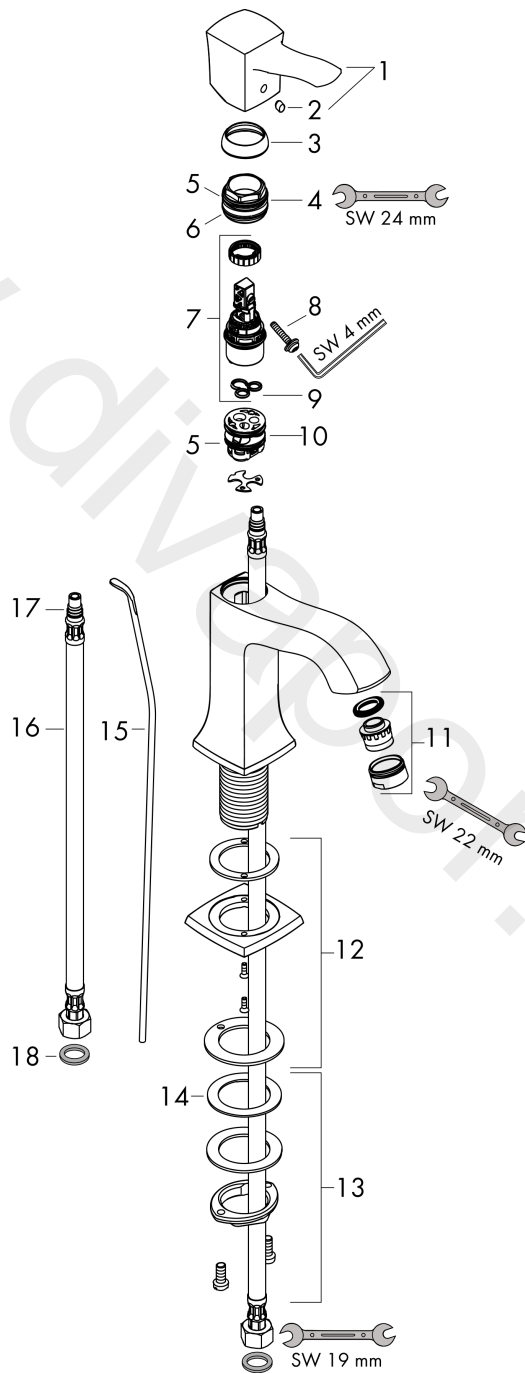

Metropol Classic

Single lever basin mixer 110 with lever handle and pop-up waste set

Surfaces: Article Number: **31300000**

Exploded Drawing

Year of production: **10/16 - 06/22**

Metropol Classic**Single lever basin mixer 110 with lever handle and pop-up waste set**Surfaces: Article Number: **31300000****Spare part list**Year of production: **10/16 - 06/22**

Pos.	Description	Article Number	Price	PU
1	handle	92815000	£ 64,00	1
2	screw cover	96338000	£ 3,30	1
3	flange	98863000	£ 51,00	1
4	nut	98864000	£ 43,00	1
5	O-ring 23x2	98398000	£ 3,30	1
6	O-ring 25x1,5	98146000	£ 3,30	1
7	cartridge, assy	97685000	£ 64,00	1
8	locking screw for handle	95140000	£ 6,10	1
9	seal	98865000	£ 35,00	1
10	adapter for cartridge	98866000	£ 35,00	1
11	aerator M24x1 (5 l/min)	13185000	£ 22,30	1
12	escutcheon for spout	92814000	£ 51,00	1
13	fixing set (Ø 32)	13961000	£ 25,00	1
14	lever collar	97548000	£ 3,30	1
15	pull rod	96657000	£ 13,30	1
16	connection hose 450 mm M8x0,75 G3/8	97206000	£ 35,00	1
17	O-ring 7x1,5	98422000	£ 3,30	1
18	sealing set	95581000	£ 6,10	1
a	pop up waste	94139000	£ 96,00	1
b	fixation extension 35 mm	13898000	£ 79,00	1