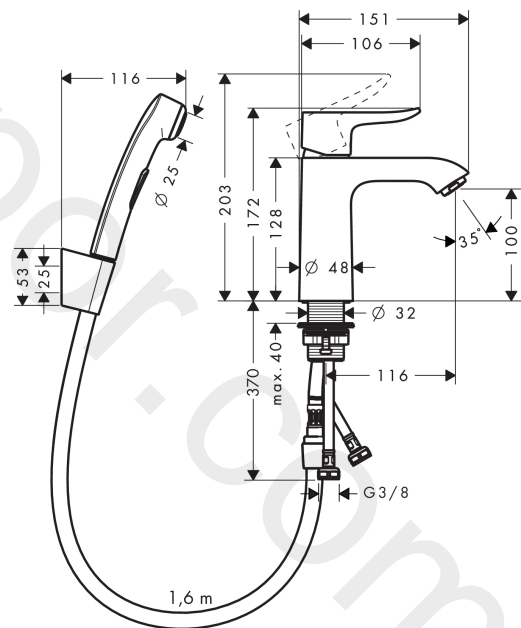

Scale drawing