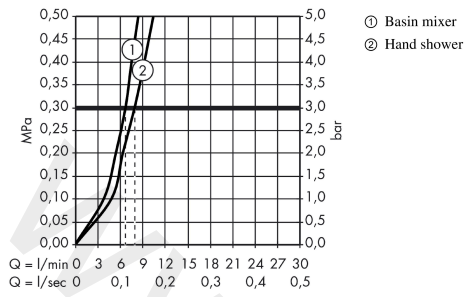

Metris

Single lever basin mixer with bidette hand shower and shower hose 160 cm

Finish: **Chrome** Article Number: **31285000**

Flowchart