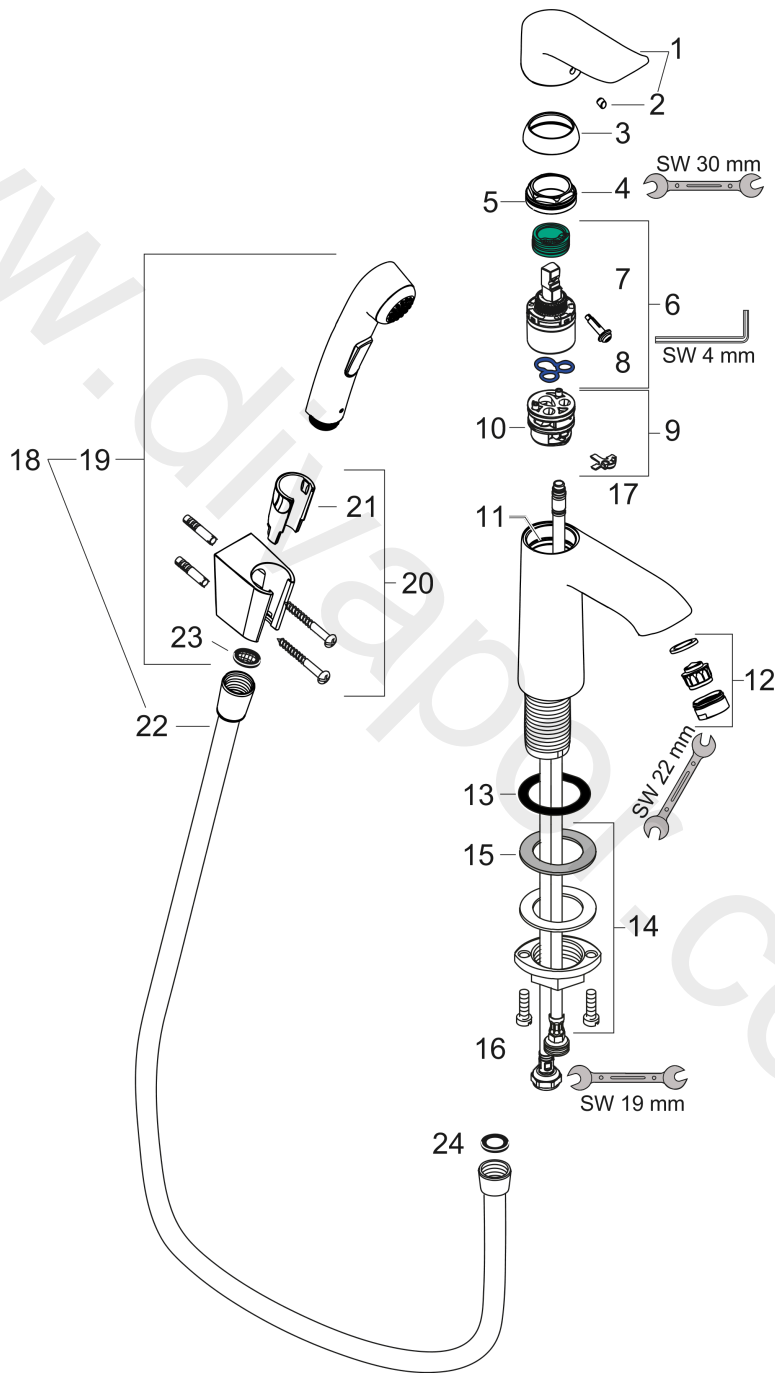

Metris

Single lever basin mixer with bidette hand shower and shower hose 160 cm

Finish: **Chrome** Article Number: **31285000**

Exploded Drawing

Year of production: >03/17

Metris

Single lever basin mixer with bidette hand shower and shower hose 160 cm

Finish: **Chrome** Article Number: **31285000**

Spare part list

Year of production: >03/17

Pos.	Description	Article Number	Price	PU
1	handle	95519000	£ 43,00	1
2	screw cover	96338000	£ 3,30	1
3	flange	97406000	£ 20,50	1
4	nut	97209000	£ 16,10	1
5	O-Ring 32x2	98193000	£ 3,30	1
6	cartridge, assy	92730000	£ 35,00	1
7	locking screw for handle	95140000	£ 6,10	1
8	seal	95008000	£ 9,00	1
9	adapter for cartridge	92845000	£ 16,10	1
10	O-Ring 30x2	98186000	£ 3,30	1
11	O-ring 35x2	92604000	£ 6,10	1
12	aerator M24x1 (15 l/min)	13913000	£ 14,00	1
13	flat seal	98749000	£ 6,10	1
14	fixing set (Ø 32)	13961000	£ 25,00	1
15	lever collar	97548000	£ 3,30	1
16	connection hose 450 mm M8x0,75 G3/8	97206000	£ 35,00	1
17	O-ring 6,6x1,6	93019000	£ 3,30	1
18	handshower and hose	32128000	£ 110,00	1
19	handshower	96907000	£ 84,00	1
20	shower holder	28331000	£ 43,00	1
21	guide	98918000	£ 3,30	1
22	shower hose Isiflex'B 1,60 m	28276000	£ 38,00	1
23	filter packing	94246000	£ 3,30	1
24	seal	98058000	£ 3,30	1
a	push-open waste set	50105000	£ 40,00	1
b	fixation extension 35 mm	13898000	£ 79,00	1