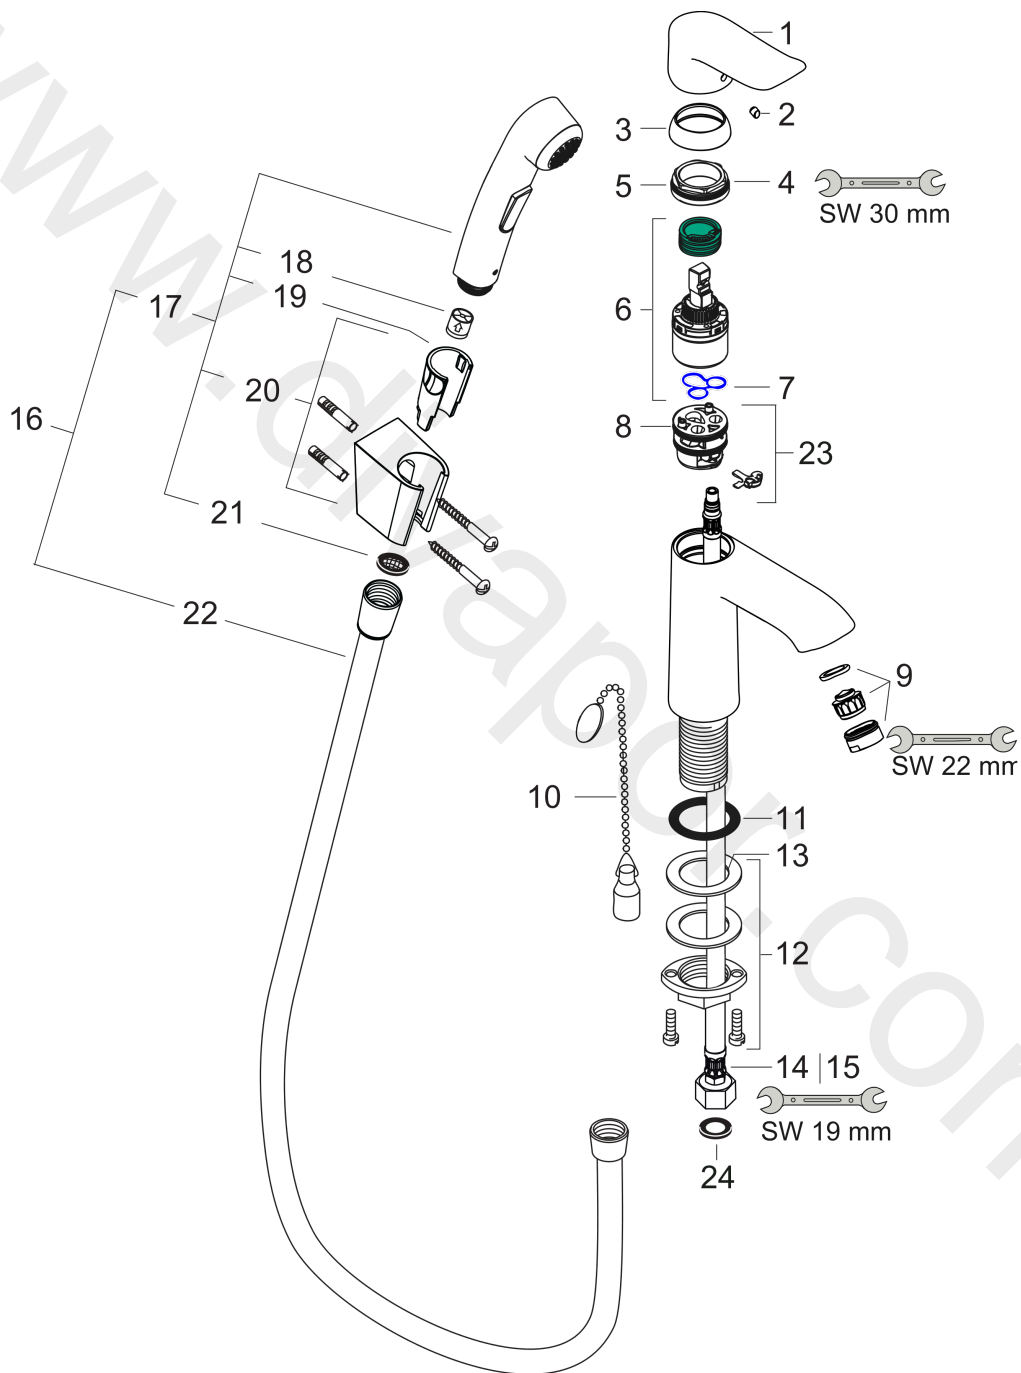

Metris

Single lever basin mixer with bidette hand shower and shower hose 160 cm

Surfaces: Article Number: **31285000**

Exploded Drawing

Year of production: **01/11 - 09/13**

Metris

Single lever basin mixer with bidette hand shower and shower hose 160 cm

Surfaces: Article Number: **31285000**

Spare part list

Year of production: 01/11 - 09/13

| Pos. | Description | Article Number | Price | PU |
|------|-------------------------------------|----------------|----------|----|
| 1 | handle | 95519000 | £ 43,00 | 1 |
| 2 | screw cover | 96338000 | £ 3,30 | 1 |
| 3 | flange | 97406000 | £ 20,50 | 1 |
| 4 | nut | 97209000 | £ 16,10 | 1 |
| 5 | O-Ring 32x2 | 98193000 | £ 3,30 | 1 |
| 6 | cartridge, assy | 92730000 | £ 35,00 | 1 |
| 7 | seal | 95008000 | £ 9,00 | 1 |
| 8 | O-Ring 30x2 | 98186000 | £ 3,30 | 1 |
| 9 | aerator M24x1 (15 l/min) | 13913000 | £ 14,00 | 1 |
| 10 | chain for plug | 97109000 | £ 16,10 | 1 |
| 11 | flat seal | 98749000 | £ 6,10 | 1 |
| 12 | fixing set (Ø 32) | 13961000 | £ 25,00 | 1 |
| 13 | lever collar | 97548000 | £ 3,30 | 1 |
| 14 | connection hose 450 mm M8x0,75 G3/8 | 97206000 | £ 35,00 | 1 |
| 15 | O-ring 7x1,5 | 98422000 | £ 3,30 | 1 |
| 16 | handshower and hose | 32128000 | £ 110,00 | 1 |
| 17 | handshower | 96907000 | £ 84,00 | 1 |
| 18 | set of non return valves DW 15 | 97350000 | £ 20,50 | 1 |
| 19 | guide | 98918000 | £ 3,30 | 1 |
| 20 | shower holder | 28331000 | £ 43,00 | 1 |
| 21 | filter packing | 94246000 | £ 3,30 | 1 |
| 22 | shower hose Isiflex'B 1,60 m | 28276000 | £ 38,00 | 1 |
| 23 | adapter for cartridge | 92845000 | £ 16,10 | 1 |
| 24 | sealing set | 95581000 | £ 6,10 | 1 |
| a | fixation extension 35 mm | 13898000 | £ 79,00 | 1 |