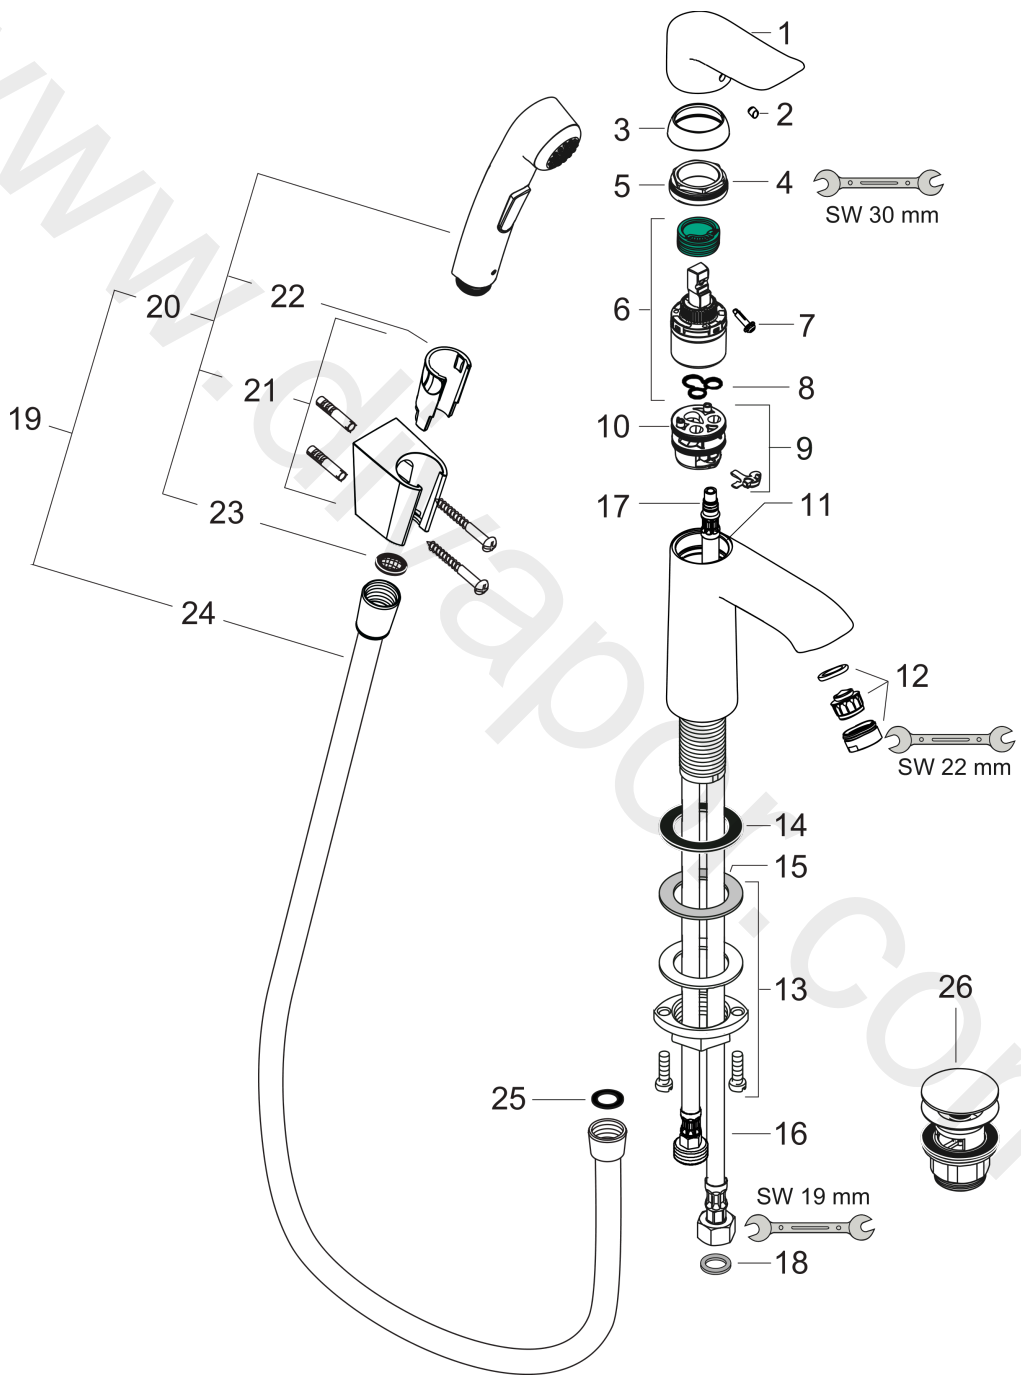

Metris

Single lever basin mixer with bidette hand shower and shower hose 160 cm

Surfaces: Article Number: **31285000**

Exploded Drawing

Year of production: **10/13 - 02/17**

Metris**Single lever basin mixer with bidette hand shower and shower hose 160 cm**Surfaces: Article Number: **31285000****Spare part list**Year of production: **10/13 - 02/17**

Pos.	Description	Article Number	Price	PU
1	handle	95519000	£ 43,00	1
2	screw cover	96338000	£ 3,30	1
3	flange	97406000	£ 20,50	1
4	nut	97209000	£ 16,10	1
5	O-Ring 32x2	98193000	£ 3,30	1
6	cartridge, assy	92730000	£ 35,00	1
7	locking screw for handle	95140000	£ 6,10	1
8	seal	95008000	£ 9,00	1
9	adapter for cartridge	92845000	£ 16,10	1
10	O-Ring 30x2	98186000	£ 3,30	1
11	O-ring 35x2	92604000	£ 6,10	1
12	aerator M24x1 (15 l/min)	13913000	£ 14,00	1
13	fixing set (Ø 32)	13961000	£ 25,00	1
14	flat seal	98749000	£ 6,10	1
15	lever collar	97548000	£ 3,30	1
16	connection hose 450 mm M8x0,75 G3/8	97206000	£ 35,00	1
17	O-ring 7x1,5	98422000	£ 3,30	1
18	sealing set	95581000	£ 6,10	1
19	handshower and hose	32128000	£ 110,00	1
20	handshower	96907000	£ 84,00	1
21	shower holder	28331000	£ 43,00	1
22	guide	98918000	£ 3,30	1
23	filter packing	94246000	£ 3,30	1
24	shower hose Isiflex'B 1,60 m	28276000	£ 38,00	1
25	seal	98058000	£ 3,30	1
26	push-open waste set	50105000	£ 40,00	1
a	fixation extension 35 mm	13898000	£ 79,00	1