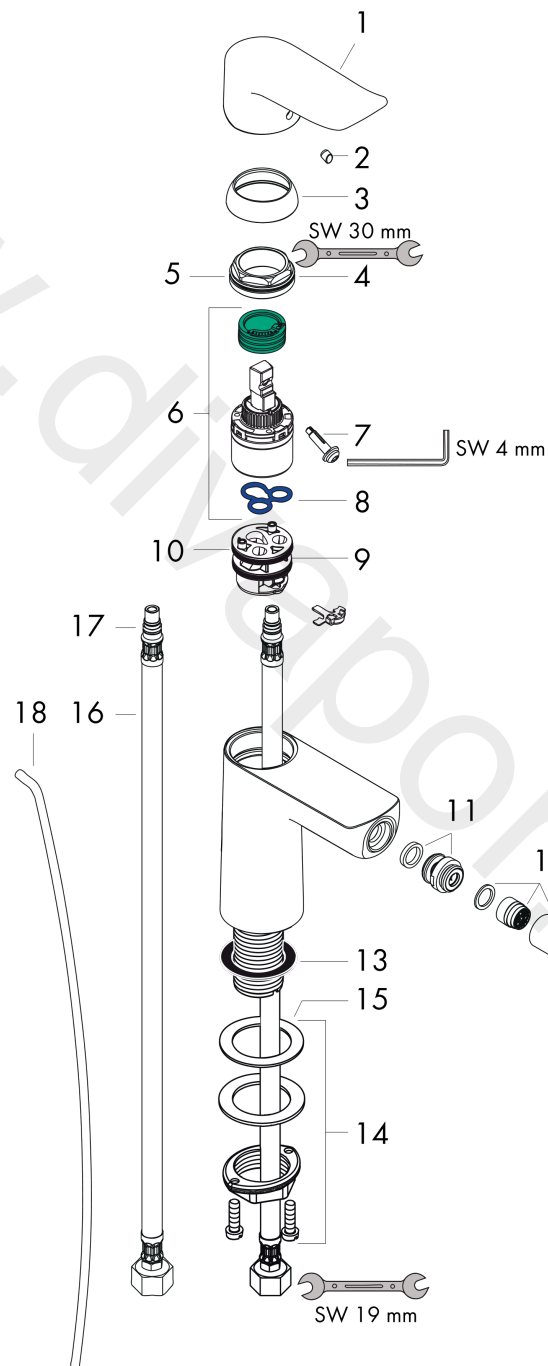

**Metris**  
**Single lever bidet mixer with pop-up waste set**  
 Surfaces: Article Number: **31280000**

**Exploded Drawing**

Year of production: **01/11 - 03/17**

### Single lever bidet mixer with pop-up waste set

Surfaces: Article Number: **31280000**

## Spare part list

Year of production: 01/11 - 03/17

Pos.	Description	Article Number	Price	PU
1	handle	95519000	£ 43,00	1
2	screw cover	96338000	£ 3,30	1
3	flange	97406000	£ 20,50	1
4	nut	97209000	£ 16,10	1
5	O-Ring 32x2	98193000	£ 3,30	1
6	cartridge, assy	92730000	£ 35,00	1
7	locking screw for handle	95140000	£ 6,10	1
8	seal	95008000	£ 9,00	1
9	adapter for cartridge	98750000	£ 13,30	1
10	O-Ring 30x2	98186000	£ 3,30	1
11	ball joint	97362000	£ 43,00	1
12	aerator laminar M16x1 (7 l/min)	97360000	£ 43,00	1
13	flat seal	98749000	£ 6,10	1
14	fixing set (Ø 32)	13961000	£ 25,00	1
15	lever collar	97548000	£ 3,30	1
16	connection hose 450 mm M8x0,75 G3/8	97206000	£ 35,00	1
17	O-ring 7x1,5	98422000	£ 3,30	1
18	pull rod	96657000	£ 13,30	1
a	pop up waste	94139000	£ 96,00	1
b	fixation extension 35 mm	13898000	£ 79,00	1