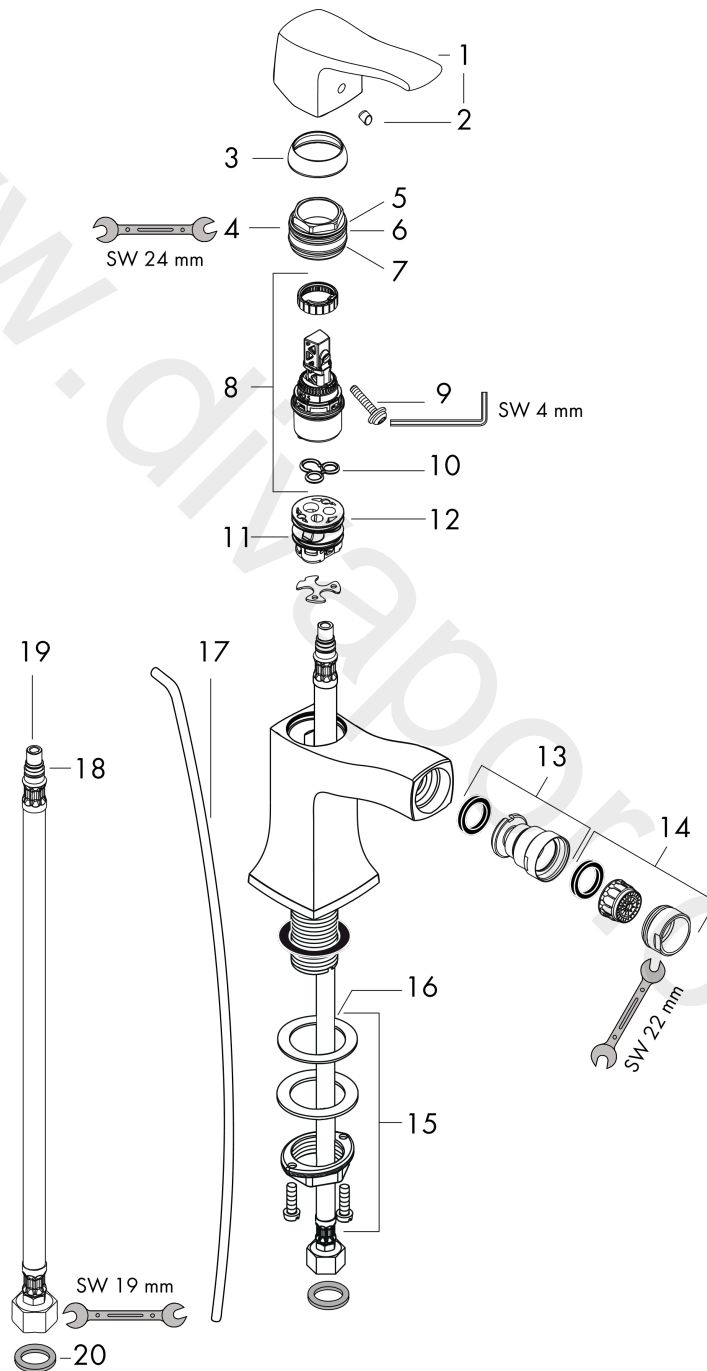

Metris Classic
Single lever bidet mixer with pop-up waste set
 Surfaces: Article Number: **31275000**

Exploded Drawing

Year of production: **04/09 - 01/16**

Metris Classic
Single lever bidet mixer with pop-up waste set
 Surfaces: Article Number: **31275000**

Spare part list

Year of production: **04/09 - 01/16**

Pos.	Description	Article Number	Price	PU
1	handle	31291000	£ 51,00	1
2	screw cover	96338000	£ 3,30	1
3	flange	98863000	£ 51,00	1
4	nut	98864000	£ 43,00	1
5	O-Ring 22x2	98185000	£ 3,30	1
6	O-ring 28x1,5	98421000	£ 3,30	1
7	O-ring 25x1,5	98146000	£ 3,30	1
8	cartridge, assy	97685000	£ 64,00	1
9	locking screw for handle	95140000	£ 6,10	1
10	seal	98865000	£ 35,00	1
11	adapter for cartridge	98866000	£ 35,00	1
12	O-ring 23x2	98398000	£ 3,30	1
13	ball joint	92036000	£ 25,00	1
14	aerator M24x1 (7 l/min)	13085000	£ 13,30	1
15	fixing set (Ø 32)	13961000	£ 25,00	1
16	lever collar	97548000	£ 3,30	1
17	pull rod	96657000	£ 13,30	1
18	connection hose 450 mm M8x0,75 G3/8	97206000	£ 35,00	1
19	O-ring 7x1,5	98422000	£ 3,30	1
20	sealing set	95581000	£ 6,10	1
a	fixation extension 35 mm	13898000	£ 79,00	1