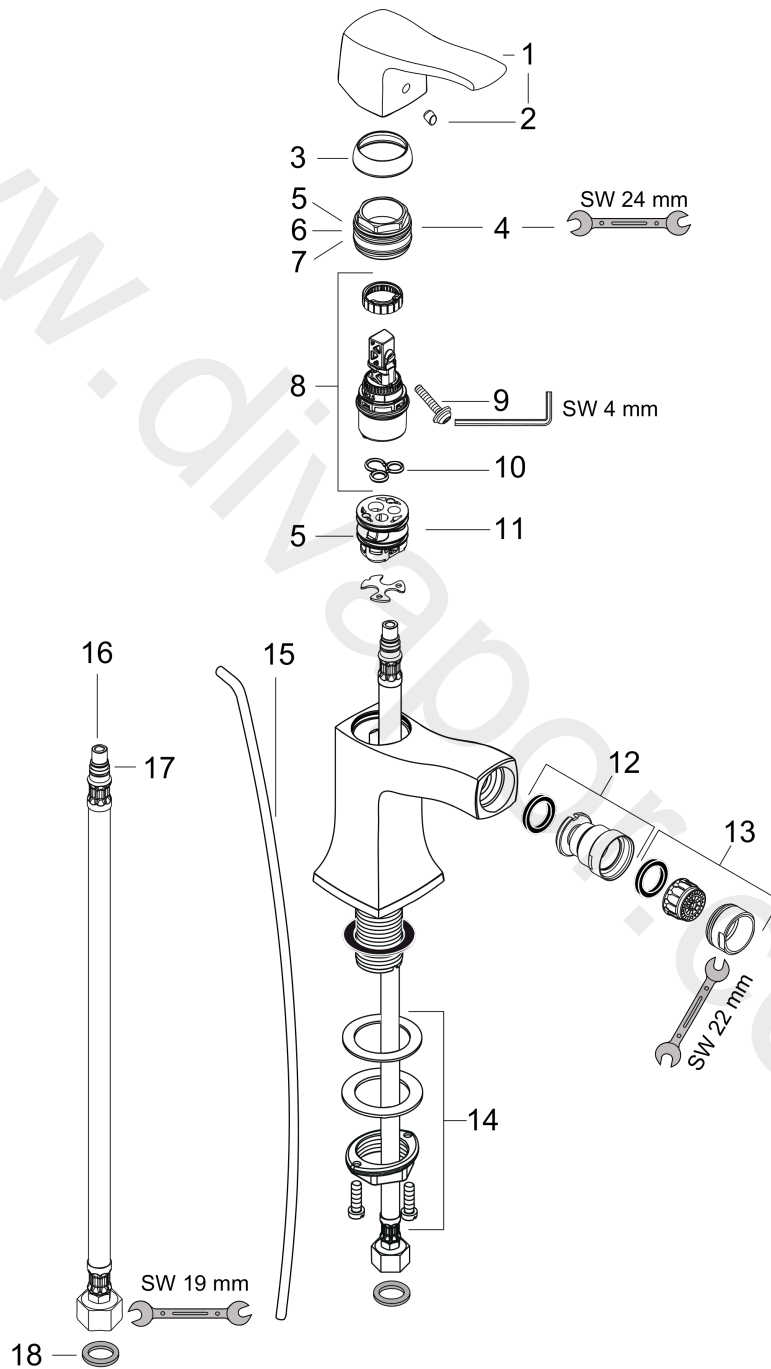

Metris Classic
Single lever bidet mixer with pop-up waste set
 Surfaces: Article Number: **31275000**

Exploded Drawing

Year of production: **02/16 - 12/20**

Metris Classic
Single lever bidet mixer with pop-up waste set
 Surfaces: Article Number: **31275000**

Spare part list

Year of production: 02/16 - 12/20

Pos.	Description	Article Number	Price	PU
1	handle	31291000	£ 51,00	1
2	screw cover	96338000	£ 3,30	1
3	flange	98863000	£ 51,00	1
4	nut	98864000	£ 43,00	1
5	O-ring 23x2	98398000	£ 3,30	1
6	O-ring 27x1,5	92527000	£ 13,30	1
7	O-ring 25x1,5	98146000	£ 3,30	1
8	cartridge, assy	97685000	£ 64,00	1
9	locking screw for handle	95140000	£ 6,10	1
10	seal	98865000	£ 35,00	1
11	adapter for cartridge	98866000	£ 35,00	1
12	O-Ring 22x2	98185000	£ 3,30	1
13	ball joint	92036000	£ 25,00	1
14	aerator M24x1 (7 l/min)	13085000	£ 13,30	1
15	fixing set (Ø 32)	13961000	£ 25,00	1
16	lever collar	97548000	£ 3,30	1
17	pull rod	96657000	£ 13,30	1
18	connection hose 450 mm M8x0,75 G3/8	97206000	£ 35,00	1
19	O-ring 7x1,5	98422000	£ 3,30	1
20	sealing set	95581000	£ 6,10	1
a	fixation extension 35 mm	13898000	£ 79,00	1