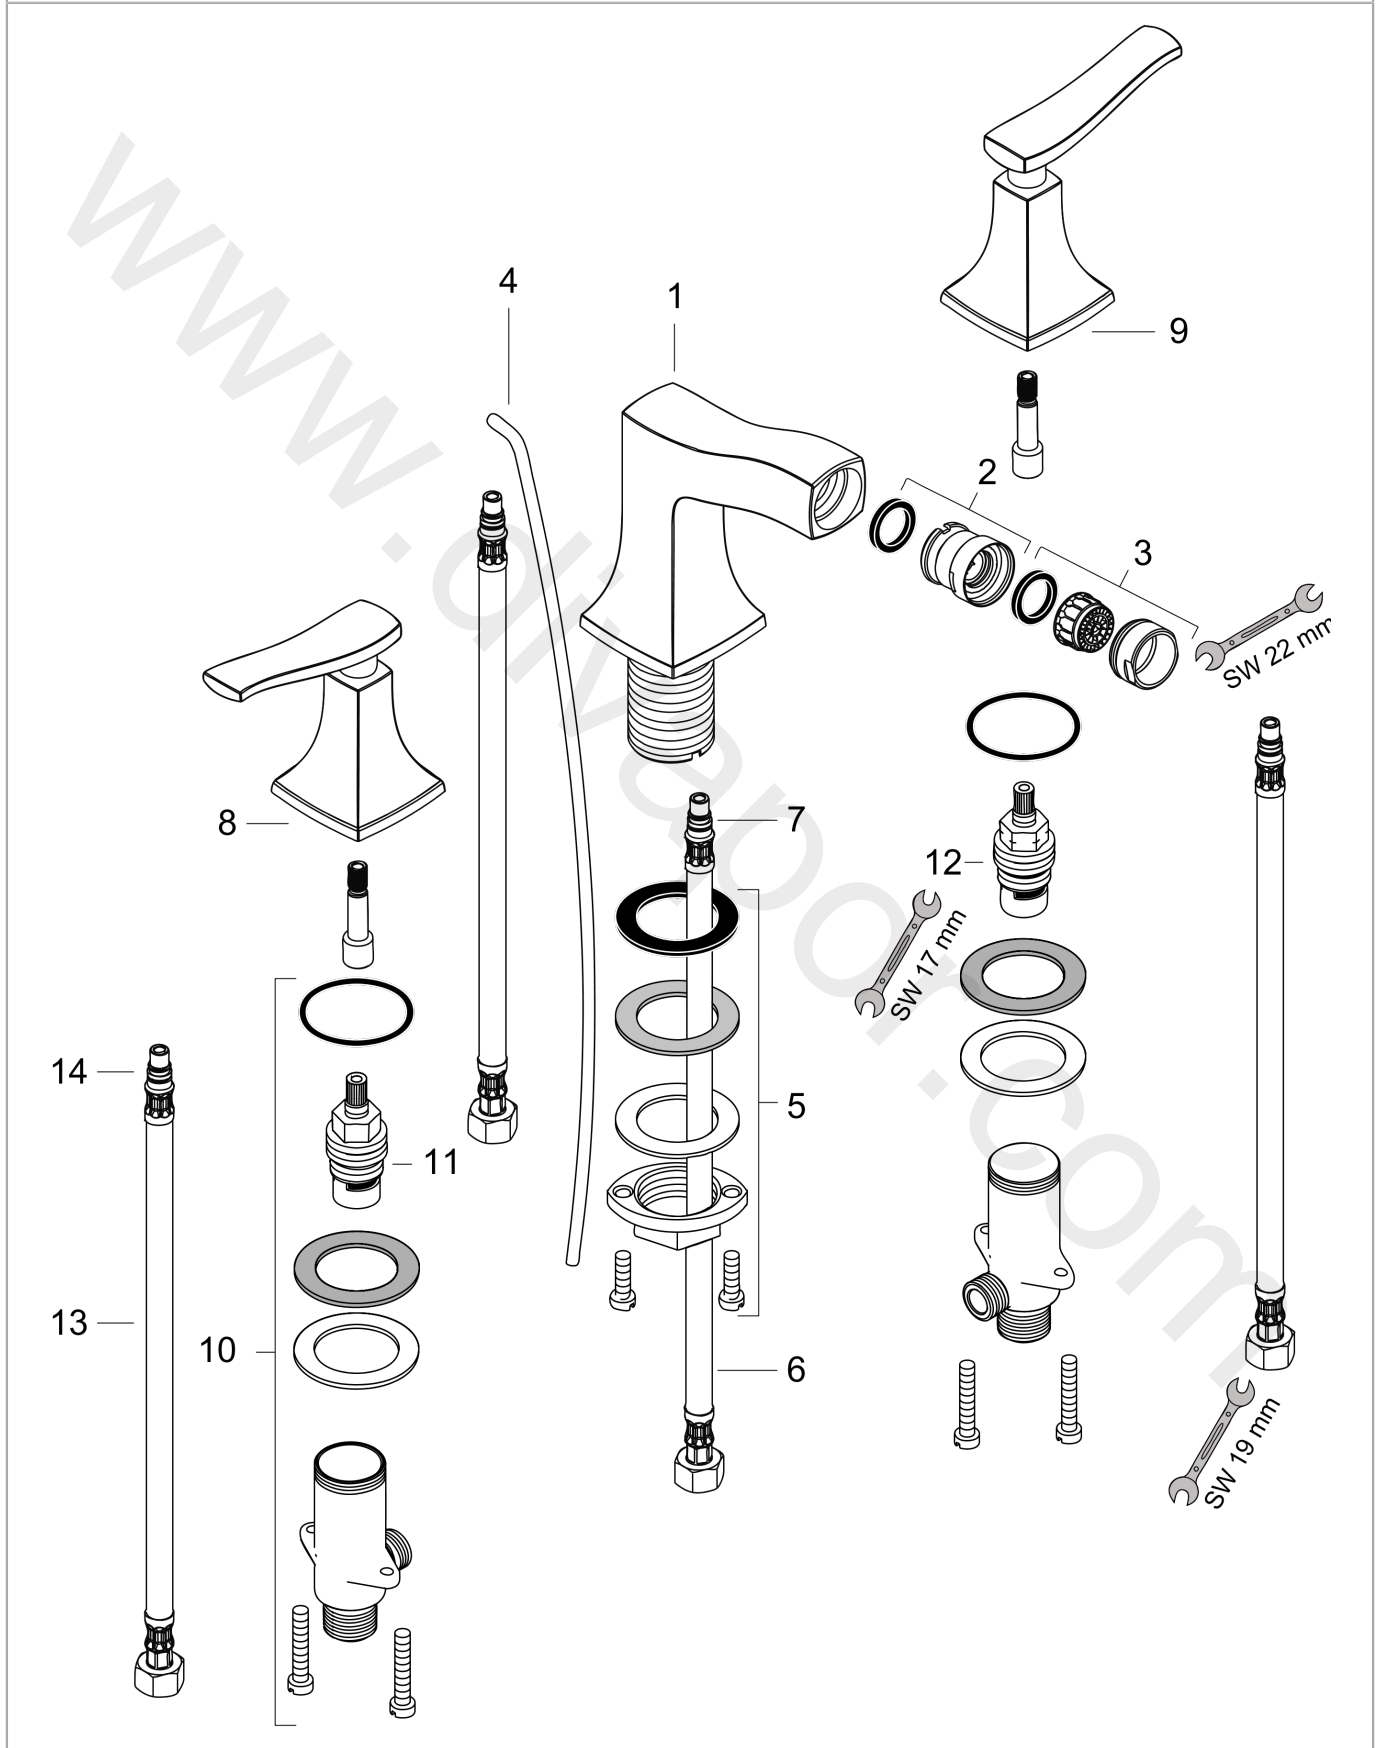

**Metris Classic**  
**3-Hole Bidet Mixer DN15**  
 Surfaces: Article Number: **31273000**

Exploded Drawing

Year of production: 04/09 - 12/11

**Metris Classic**  
**3-Hole Bidet Mixer DN15**  
 Surfaces: Article Number: **31273000**

## Spare part list

Year of production: **04/09 - 12/11**

Pos.	Description	Article Number	Price	PU
1	spout cpl.	95395000	£ 275,00	1
2	ball joint	92036000	£ 25,00	1
3	aerator M24x1 (7 l/min)	13085000	£ 13,30	1
4	pull rod	96657000	£ 13,30	1
5	fixing set (Ø 32)	13961000	£ 25,00	1
6	connection hose 450 mm M8x0,75 G3/8	97206000	£ 35,00	1
7	O-ring 7x1,5	98422000	£ 3,30	1
8	handle for hot water	31292000	£ 96,00	1
9	handle for cold water	31293000	£ 96,00	1
10	stop valve cpl.	97357000	£ 137,00	1
11	shut off unit right closing	94009000	£ 43,00	1
12	shut off unit left closing	94008000	£ 43,00	1
13	connection hose 450 mm M10x1 G3/8	96507000	£ 43,00	1
14	O-ring 8x1,75	97827000	£ 3,30	1
a	pop up waste	94139000	£ 96,00	1
b	fixation extension 35 mm	13898000	£ 79,00	1