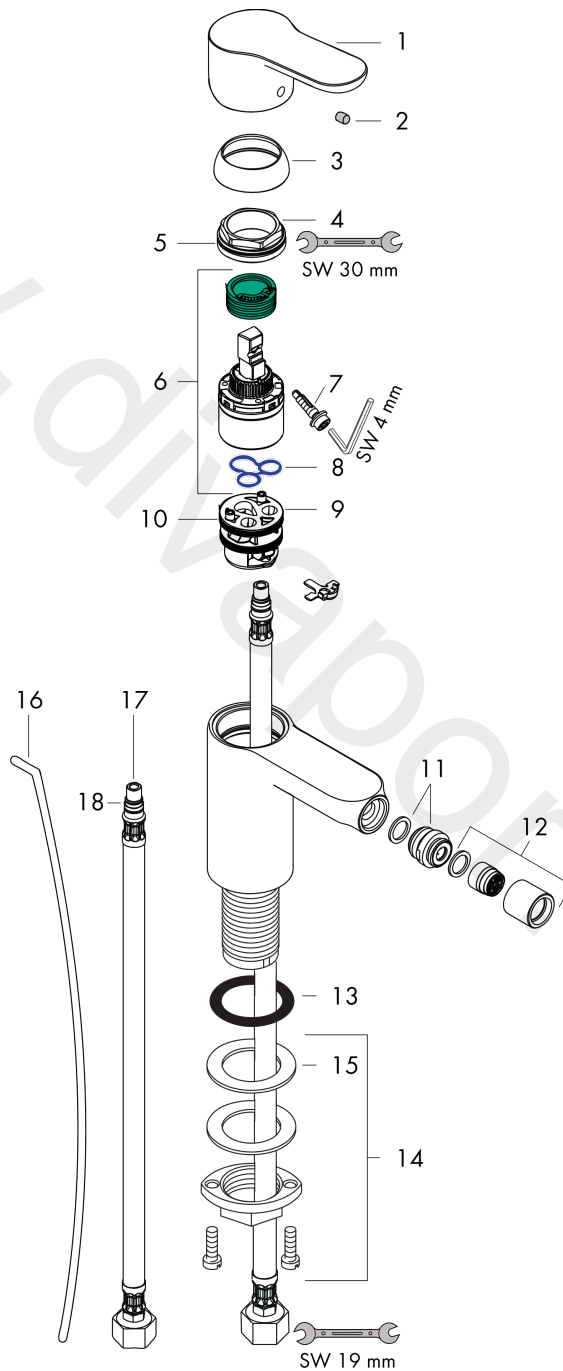

**Metris Puro**  
**Single Lever Bidet Mixer DN15**  
 Surfaces: Article Number: **31265000**

**Exploded Drawing**

Year of production: **04/10 - 12/17**

**Metris Puro****Single Lever Bidet Mixer DN15**Surfaces: Article Number: **31265000****Spare part list**Year of production: **04/10 - 12/17**

Pos.	Description	Article Number	Price	PU
1	handle	95618000	-	1
2	screw cover	96338000	£ 3,30	1
3	flange	97406000	£ 20,50	1
4	nut	97209000	£ 16,10	1
5	O-Ring 32x2	98193000	£ 3,30	1
6	cartridge, assy	92730000	£ 35,00	1
7	locking screw for handle	95140000	£ 6,10	1
8	seal	95008000	£ 9,00	1
9	adapter for cartridge	98750000	£ 13,30	1
10	O-Ring 30x2	98186000	£ 3,30	1
11	ball joint	97362000	£ 43,00	1
12	aerator laminar M16x1 (7 l/min)	97360000	£ 43,00	1
13	flat seal	98749000	£ 6,10	1
14	fixing set (Ø 32)	13961000	£ 25,00	1
15	lever collar	97548000	£ 3,30	1
16	connection hose 450 mm M8x0,75 G3/8	97206000	£ 35,00	1
17	O-ring 7x1,5	98422000	£ 3,30	1
18	pull rod	96657000	£ 13,30	1
a	fixation extension 35 mm	13898000	£ 79,00	1