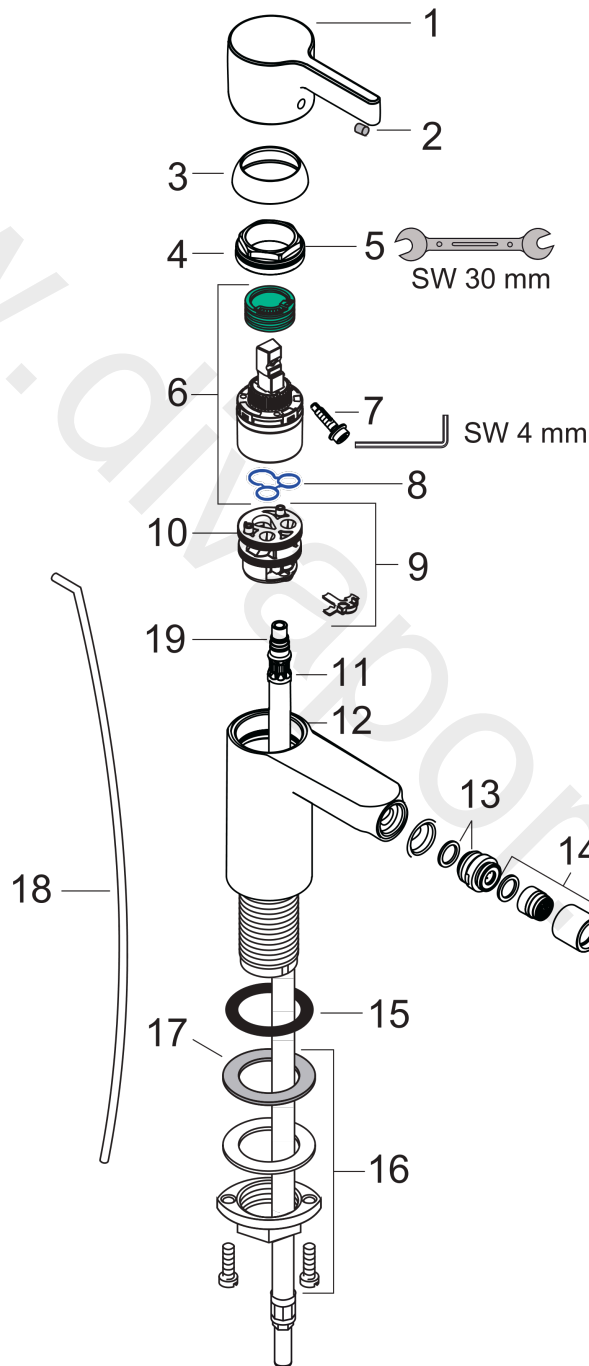

**Metris S**  
**Single lever bidet mixer with pop-up waste set**  
 Surfaces: Article Number: **31261000**

**Exploded Drawing**

Year of production: **05/09 - 09/10**

### Single lever bidet mixer with pop-up waste set

Surfaces: Article Number: **31261000**

#### Spare part list

Year of production: **05/09 - 09/10**

Pos.	Description	Article Number	Price	PU
1	handle	31093000	£ 43,00	1
2	screw cover	96338000	£ 3,30	1
3	flange	97406000	£ 20,50	1
4	nut	97209000	£ 16,10	1
5	O-Ring 32x2	98193000	£ 3,30	1
6	cartridge, assy	92730000	£ 35,00	1
7	locking screw for handle	95140000	£ 6,10	1
8	seal	95008000	£ 9,00	1
9	adapter for cartridge	98750000	£ 13,30	1
10	O-Ring 30x2	98186000	£ 3,30	1
11	connection hose 450 mm M8x0,75 G3/8	97206000	£ 35,00	1
12	O-ring 35x2	92604000	£ 6,10	1
13	ball joint	97362000	£ 43,00	1
14	aerator laminar M16x1 (7 l/min)	97360000	£ 43,00	1
15	flat seal	98749000	£ 6,10	1
16	fixing set (Ø 32)	13961000	£ 25,00	1
17	lever collar	97548000	£ 3,30	1
18	pull rod	96657000	£ 13,30	1
19	O-ring 7x1,5	98422000	£ 3,30	1
a	pop up waste	94139000	£ 96,00	1
b	fixation extension 35 mm	13898000	£ 79,00	1
c	locking screw for handle	96059000	£ 9,00	1