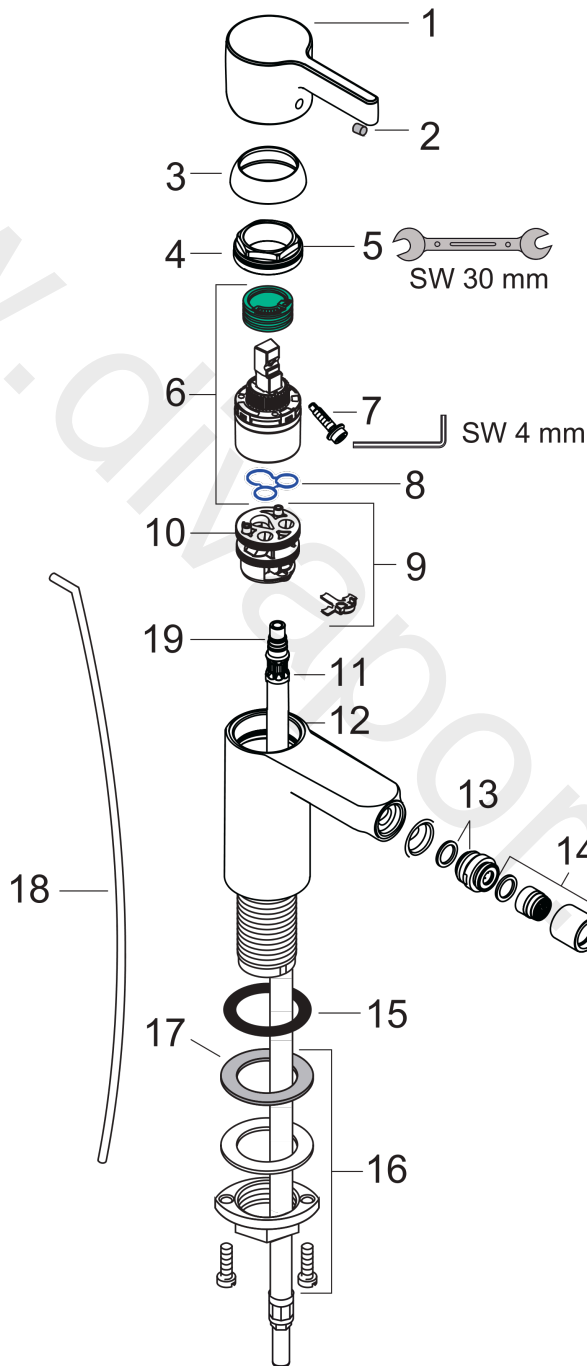

Metris S
Single lever bidet mixer with pop-up waste set
 Surfaces: Article Number: **31261000**

Exploded Drawing

Year of production: **04/05 - 04/09**

Metris S**Single lever bidet mixer with pop-up waste set**Surfaces: Article Number: **31261000****Spare part list**Year of production: **04/05 - 04/09**

Pos.	Description	Article Number	Price	PU
1	handle	31093000	£ 43,00	1
2	screw cover	96338000	£ 3,30	1
3	flange	97406000	£ 20,50	1
4	nut	97209000	£ 16,10	1
5	O-Ring 32x2	98193000	£ 3,30	1
6	cartridge, assy	92730000	£ 35,00	1
7	locking screw for handle	96059000	£ 9,00	1
8	seal	95008000	£ 9,00	1
9	adapter for cartridge	98750000	£ 13,30	1
10	O-Ring 30x2	98186000	£ 3,30	1
11	connection hose 450 mm M8x0,75 G3/8	97206000	£ 35,00	1
12	O-ring 35x2	92604000	£ 6,10	1
13	ball joint	97362000	£ 43,00	1
14	aerator laminar M16x1 (7 l/min)	97360000	£ 43,00	1
15	flat seal	98749000	£ 6,10	1
16	fixing set (Ø 32)	13961000	£ 25,00	1
17	lever collar	97548000	£ 3,30	1
18	pull rod	96657000	£ 13,30	1
19	O-ring 7x1,5	98422000	£ 3,30	1
a	pop up waste	94139000	£ 96,00	1
b	fixation extension 35 mm	13898000	£ 79,00	1