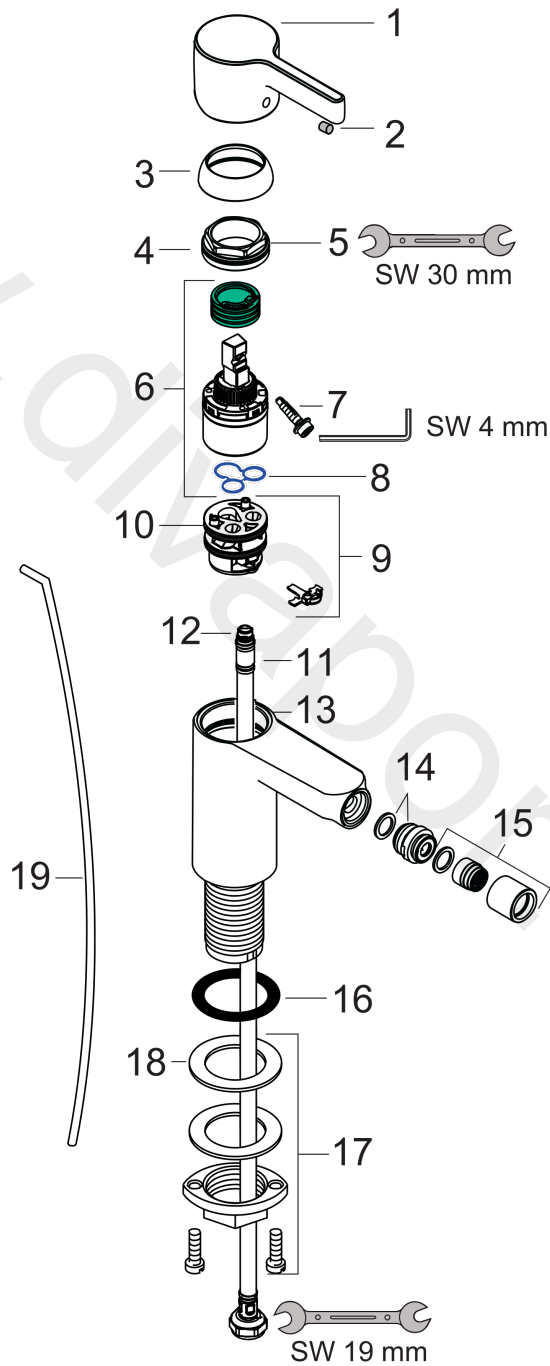

Metris S

Single lever bidet mixer with pop-up waste set

Finish: **Chrome** Article Number: **31261000**

Description

product features

- consists of: single lever bidet mixer, waste set
- projection: 122 mm
- aerator with ball pivot
- spray type: laminar spray
- maximum flow rate at 3 bar: 7,2 l/min
- ceramic cartridge
- temperature limitation adjustable
- suitable for continuous flow water heaters
- material waste set: metal
- connection type: G 3/8 connections
- connection dimension: DN15

Article Details

Price excl. VAT

325,00 £

Product image

Scale drawing

Flowchart

Metris S
Single lever bidet mixer with pop-up waste set
 Finish: **Chrome** Article Number: **31261000**

Exploded Drawing

Year of production: >04/17

Metris S

Single lever bidet mixer with pop-up waste set

Finish: **Chrome** Article Number: **31261000**

Spare part list

Year of production: >04/17

Pos.	Description	Article Number	Price	PU
1	handle	31093000	£ 43,00	1
2	screw cover	96338000	£ 3,30	1
3	flange	97406000	£ 20,50	1
4	nut	97209000	£ 16,10	1
5	O-Ring 32x2	98193000	£ 3,30	1
6	cartridge, assy	92730000	£ 35,00	1
7	locking screw for handle	95140000	£ 6,10	1
8	seal	95008000	£ 9,00	1
9	adapter for cartridge	98750000	£ 13,30	1
10	O-Ring 30x2	98186000	£ 3,30	1
11	connection hose 450 mm M8x0,75 G3/8	97206000	£ 35,00	1
12	O-ring 6,6x1,6	93019000	£ 3,30	1
13	O-ring 35x2	92604000	£ 6,10	1
14	ball joint	97362000	£ 43,00	1
15	aerator laminar M16x1 (7 l/min)	97360000	£ 43,00	1
16	flat seal	98749000	£ 6,10	1
17	fixing set (Ø 32)	13961000	£ 25,00	1
18	lever collar	97548000	£ 3,30	1
19	pull rod	96657000	£ 13,30	1
a	pop up waste	94139000	£ 96,00	1
b	fixation extension 35 mm	13898000	£ 79,00	1