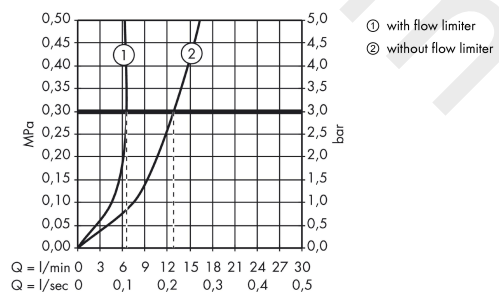

Metris S

Single lever bidet mixer with pop-up waste set

Finish: **Chrome** Article Number: **31261000**

Description

product features

- consists of: single lever bidet mixer, waste set
- projection: 122 mm
- aerator with ball pivot
- spray type: laminar spray
- maximum flow rate at 3 bar: 7,2 l/min
- ceramic cartridge
- temperature limitation adjustable
- suitable for continuous flow water heaters
- material waste set: metal
- connection type: G 3/8 connections
- connection dimension: DN15

Article Details

Price excl. VAT

325,00 £

Product image

Scale drawing

Flowchart

Metris S
Single lever bidet mixer with pop-up waste set
 Finish: **Chrome** Article Number: **31261000**

Exploded Drawing