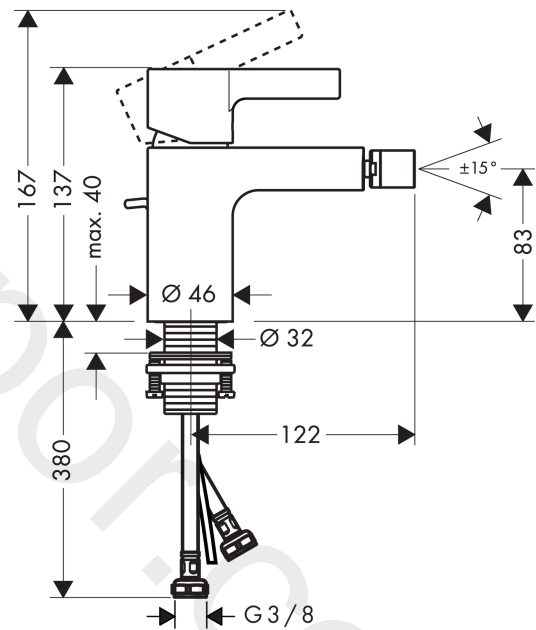

Metris S

Single lever bidet mixer with pop-up waste set

Finish: **Chrome** Article Number: **31261000**

Description

product features

- consists of: single lever bidet mixer, waste set
- projection: 122 mm
- aerator with ball pivot
- spray type: laminar spray
- maximum flow rate at 3 bar: 7,2 l/min
- ceramic cartridge
- temperature limitation adjustable
- suitable for continuous flow water heaters
- material waste set: metal
- connection type: G 3/8 connections
- connection dimension: DN15

Article Details

Price excl. VAT

325,00 £

Product image

Scale drawing

Flowchart

Metris S
Single lever bidet mixer with pop-up waste set
 Finish: **Chrome** Article Number: **31261000**

Exploded Drawing

Year of production: >04/17

Metris S

Single lever bidet mixer with pop-up waste set

Finish: **Chrome** Article Number: **31261000**

Spare part list

Year of production: >04/17

Pos.	Description	Article Number	Price	PU
1	handle	31093000	£ 43,00	1
2	screw cover	96338000	£ 3,30	1
3	flange	97406000	£ 20,50	1
4	nut	97209000	£ 16,10	1
5	O-Ring 32x2	98193000	£ 3,30	1
6	cartridge, assy	92730000	£ 35,00	1
7	locking screw for handle	95140000	£ 6,10	1
8	seal	95008000	£ 9,00	1
9	adapter for cartridge	98750000	£ 13,30	1
10	O-Ring 30x2	98186000	£ 3,30	1
11	connection hose 450 mm M8x0,75 G3/8	97206000	£ 35,00	1
12	O-ring 6,6x1,6	93019000	£ 3,30	1
13	O-ring 35x2	92604000	£ 6,10	1
14	ball joint	97362000	£ 43,00	1
15	aerator laminar M16x1 (7 l/min)	97360000	£ 43,00	1
16	flat seal	98749000	£ 6,10	1
17	fixing set (Ø 32)	13961000	£ 25,00	1
18	lever collar	97548000	£ 3,30	1
19	pull rod	96657000	£ 13,30	1
a	pop up waste	94139000	£ 96,00	1
b	fixation extension 35 mm	13898000	£ 79,00	1