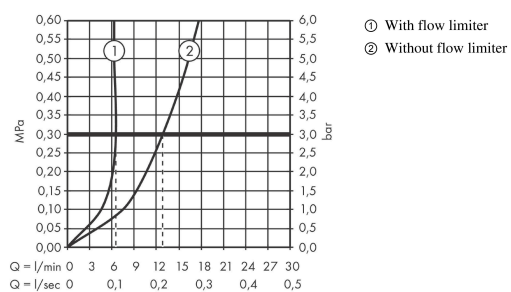

Metris S

Single lever bidet mixer with pop-up waste set

Finish: **Chrome** Article Number: **31261000**

Description

product features

- consists of: single lever bidet mixer, waste set
- projection: 122 mm
- aerator with ball pivot
- spray type: laminar spray
- maximum flow rate at 3 bar: 7,2 l/min
- ceramic cartridge
- temperature limitation adjustable
- suitable for continuous flow water heaters
- material waste set: metal
- connection type: G 3/8 connections
- connection dimension: DN15

Article Details

Price excl. VAT

325,00 £

Product image

Scale drawing

Flowchart

Metris S
Single lever bidet mixer with pop-up waste set
 Finish: **Chrome** Article Number: **31261000**

Exploded Drawing