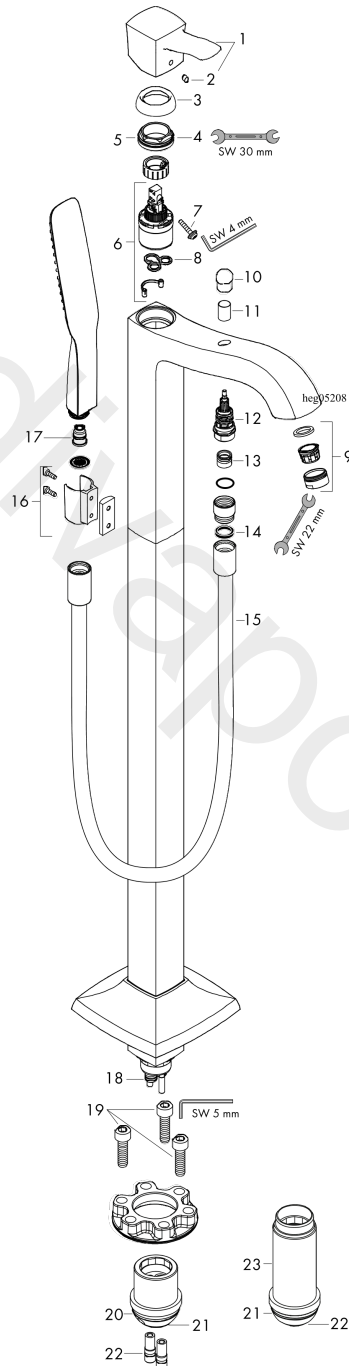

Metropol Classic
Single lever bath mixer floor-standing with lever handle 2 ticks
 Finish: **Chrome** Article Number: **31241009**

Description

product features

- consists of: single lever bath mixer floor standing, baton hand shower, shower hose, shower holder
- 2 functions
- projection: 210 mm
- spray type mixer: normal spray
- spray type hand shower: RainAir
- maximum flow rate at 3 bar: 20,8 l/min
- flow rate for bath spout at 3 bar: 20,8 l/min
- flow rate of hand shower at 3 bar: 5,7 l/min
- ceramic cartridge
- temperature limitation adjustable
- diverter with automatic resetting
- protected against backflow, according to DIN EN 1717
- connection dimension: DN15
- connection type: basic set
- deck mounted
- min. operating pressure: 1 bar
- max. operating pressure: 10 bar

Exploded Drawing

Year of production: >04/20

Metropol Classic
Single lever bath mixer floor-standing with lever handle 2 ticks
 Finish: **Chrome** Article Number: **31241009**

Spare part list

Year of production: >04/20

Pos.	Description	Article Number	Price	PU
1	handle	92817000	£ 79,00	1
2	screw cover	96338000	£ 3,30	1
3	flange	97406000	£ 20,50	1
4	nut	97209000	£ 16,10	1
5	O-Ring 32x2	98193000	£ 3,30	1
6	cartridge, assy	92730000	£ 35,00	1
7	locking screw for handle	95140000	£ 6,10	1
8	seal	95008000	£ 9,00	1
9	aerator M24x1 (38 l/min)	95871000	£ 20,50	1
10	diverter knob	97981000	£ 20,50	1
11	sleeve	97979000	£ 16,10	1
12	selector	97978019	-	1
13	non return valve	92839000	£ 16,10	1
14	seal	98058000	£ 3,30	1
15	shower hose 1,25 m	28282000	£ 67,00	1
16	shower holder, assy	96295000	£ 35,00	1
17	back flow preventor cartridge	93339009	£ 20,50	1
18	O-ring 9x1,5	98117000	£ 3,30	1
19	hexagon socket screw M10x35	97670000	£ 16,10	1
20	O-ring 44x2,5	98162000	£ 3,30	1
21	O-ring 29x3	98371000	£ 6,10	1
22	O-ring 7x2	98419000	£ 3,30	1
23	extension set 60 mm	97686000	£ 320,00	1