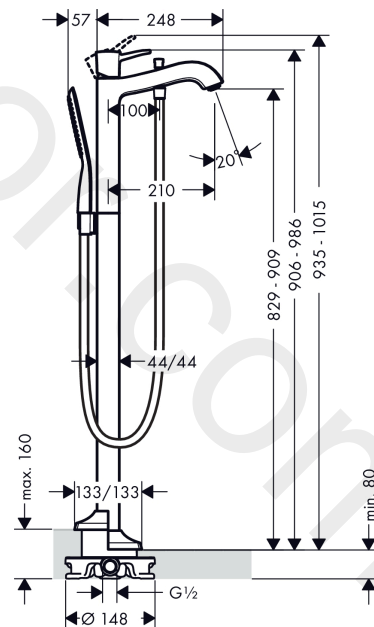

Scale drawing