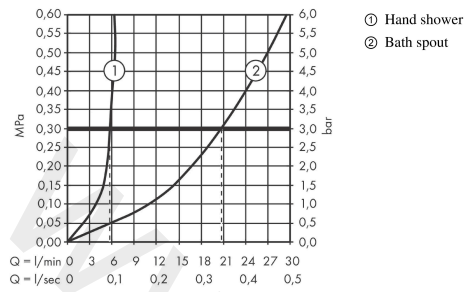

Metropol Classic
Single lever bath mixer floor-standing with lever handle 2 ticks
Finish: **Chrome** Article Number: **31241009**

Flowchart