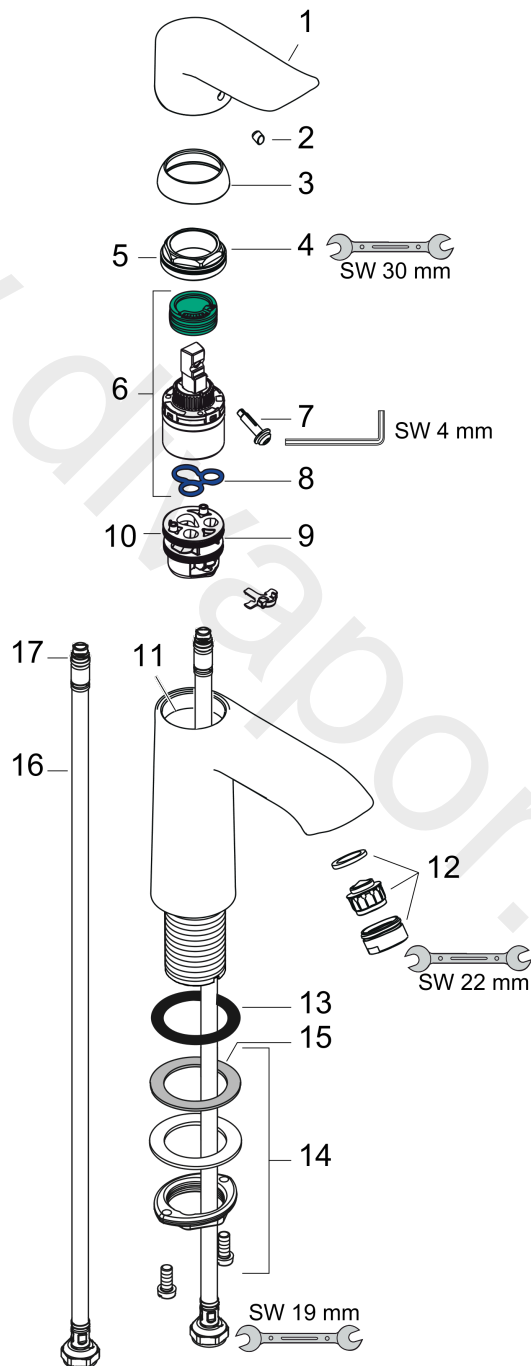

Metris

Single lever basin mixer 110 LowFlow without waste set

Finish: **Chrome** Article Number: **31204000**

Description

product features

- ComfortZone 110
- projection: 116 mm
- spout height: 100 mm
- handle variant: lever handle
- spray type: normal spray
- maximum flow rate at 3 bar: 3,5 l/min
- ceramic cartridge
- temperature limitation adjustable
- suitable for continuous flow water heaters
- connection type: G 3/8 connections
- connection dimension: DN15
- EU taxonomy: max. 6 l/min - Substantial Contribution (SC) possible
- WRAS 2305009
- WRAS 2305009 - Approval letter 2305009

Article Details

Price excl. VAT

300,00 £

Technology

Product image

Scale drawing

Metris

Single lever basin mixer 110 LowFlow without waste set

Finish: **Chrome** Article Number: **31204000**

Flowchart

Metris
Single lever basin mixer 110 LowFlow without waste set
 Finish: **Chrome** Article Number: **31204000**

Exploded Drawing

Year of production: >04/17

Metris

Single lever basin mixer 110 LowFlow without waste set

Finish: **Chrome** Article Number: **31204000**

Spare part list

Year of production: >04/17

Pos.	Description	Article Number	Price	PU
1	handle	95519000	£ 43,00	1
2	screw cover	96338000	£ 3,30	1
3	flange	97406000	£ 20,50	1
4	nut	97209000	£ 16,10	1
5	O-Ring 32x2	98193000	£ 3,30	1
6	cartridge, assy	95646000	£ 96,00	1
7	locking screw for handle	95140000	£ 6,10	1
8	seal	95008000	£ 9,00	1
9	adapter for cartridge	98750000	£ 13,30	1
10	O-Ring 30x2	98186000	£ 3,30	1
11	O-ring 35x2	92604000	£ 6,10	1
12	aerator M24x1	98453000	£ 20,50	1
13	flat seal	98749000	£ 6,10	1
14	fixing set (Ø 32)	13961000	£ 25,00	1
15	lever collar	97548000	£ 3,30	1
16	connection hose 450 mm M8x0,75 G3/8	97206000	£ 35,00	1
17	O-ring 6,6x1,6	93019000	£ 3,30	1