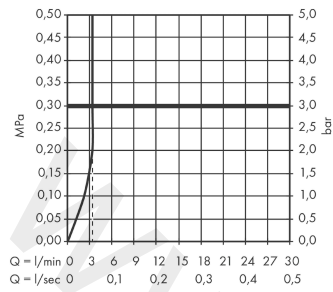

Metris

Single lever basin mixer 110 LowFlow without waste set

Finish: **Chrome** Article Number: **31204000**

Flowchart