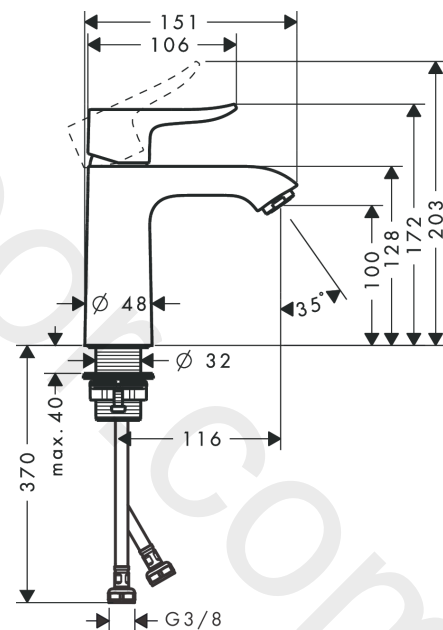

Metris

Single lever basin mixer 110 LowFlow without waste set

Finish: **Chrome** Article Number: **31204000**

Description

product features

- ComfortZone 110
- projection: 116 mm
- spout height: 100 mm
- handle variant: lever handle
- spray type: normal spray
- maximum flow rate at 3 bar: 3,5 l/min
- ceramic cartridge
- temperature limitation adjustable
- suitable for continuous flow water heaters
- connection type: G 3/8 connections
- connection dimension: DN15
- EU taxonomy: max. 6 l/min - Substantial Contribution (SC) possible
- WRAS 2305009
- WRAS 2305009 - Approval letter 2305009

Article Details

Price excl. VAT

300,00 £

Technology

Product image

Scale drawing

Metris

Single lever basin mixer 110 LowFlow without waste set

Finish: **Chrome** Article Number: **31204000**

Flowchart

Metris
Single lever basin mixer 110 LowFlow without waste set
 Finish: **Chrome** Article Number: **31204000**

Exploded Drawing

Year of production: >04/17

Metris

Single lever basin mixer 110 LowFlow without waste set

Finish: **Chrome** Article Number: **31204000**

Spare part list

Year of production: >04/17

Pos.	Description	Article Number	Price	PU
1	handle	95519000	£ 43,00	1
2	screw cover	96338000	£ 3,30	1
3	flange	97406000	£ 20,50	1
4	nut	97209000	£ 16,10	1
5	O-Ring 32x2	98193000	£ 3,30	1
6	cartridge, assy	95646000	£ 96,00	1
7	locking screw for handle	95140000	£ 6,10	1
8	seal	95008000	£ 9,00	1
9	adapter for cartridge	98750000	£ 13,30	1
10	O-Ring 30x2	98186000	£ 3,30	1
11	O-ring 35x2	92604000	£ 6,10	1
12	aerator M24x1	98453000	£ 20,50	1
13	flat seal	98749000	£ 6,10	1
14	fixing set (Ø 32)	13961000	£ 25,00	1
15	lever collar	97548000	£ 3,30	1
16	connection hose 450 mm M8x0,75 G3/8	97206000	£ 35,00	1
17	O-ring 6,6x1,6	93019000	£ 3,30	1