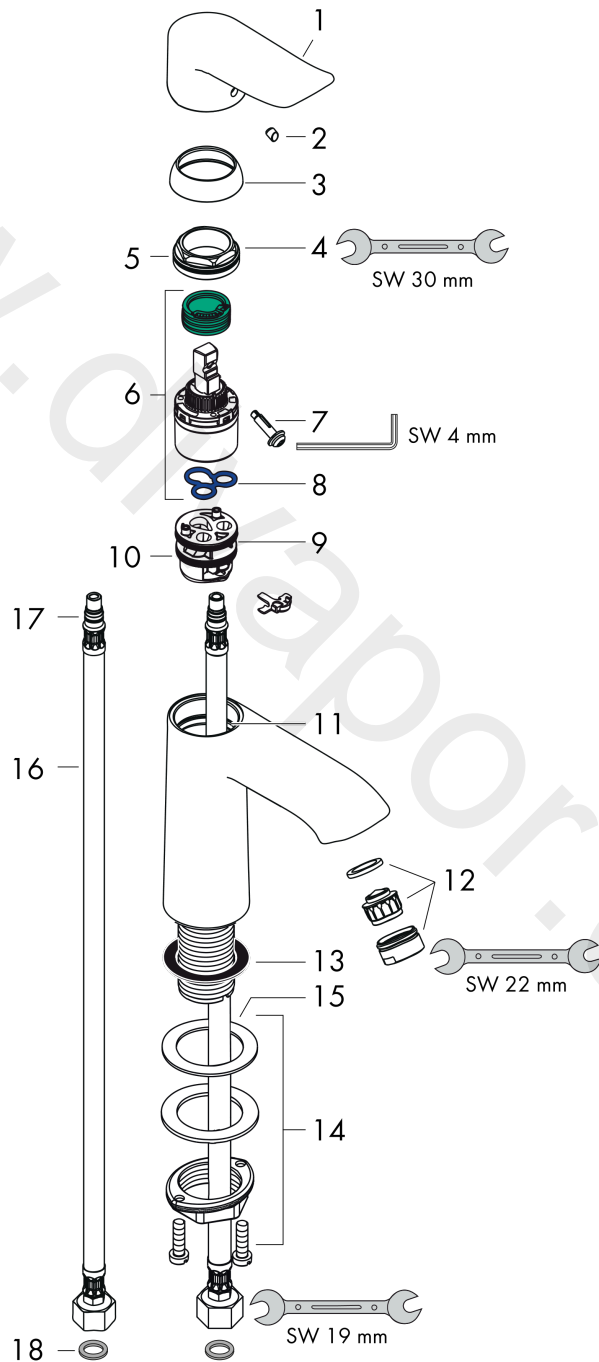

Metris
Single lever basin mixer 110 LowFlow without waste set
 Surfaces: Article Number: **31204000**

Exploded Drawing

Year of production: **03/13 - 03/17**

Metris**Single lever basin mixer 110 LowFlow without waste set**Surfaces: Article Number: **31204000****Spare part list**Year of production: **03/13 - 03/17**

Pos.	Description	Article Number	Price	PU
1	handle	95519000	£ 43,00	1
2	screw cover	96338000	£ 3,30	1
3	flange	97406000	£ 20,50	1
4	nut	97209000	£ 16,10	1
5	O-Ring 32x2	98193000	£ 3,30	1
6	cartridge, assy	95646000	£ 96,00	1
7	locking screw for handle	95140000	£ 6,10	1
8	seal	95008000	£ 9,00	1
9	adapter for cartridge	98750000	£ 13,30	1
10	O-Ring 30x2	98186000	£ 3,30	1
11	O-ring 35x2	92604000	£ 6,10	1
12	aerator M24x1	98453000	£ 20,50	1
13	flat seal	98749000	£ 6,10	1
14	fixing set (Ø 32)	13961000	£ 25,00	1
15	lever collar	97548000	£ 3,30	1
16	connection hose 450 mm M8x0,75 G3/8	97206000	£ 35,00	1
17	O-ring 7x1,5	98422000	£ 3,30	1