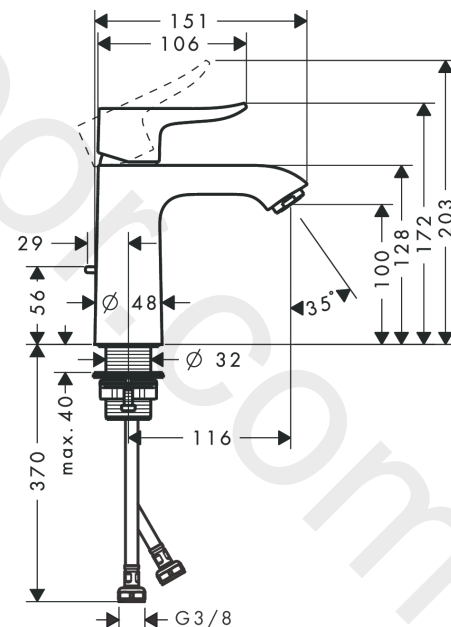

Scale drawing