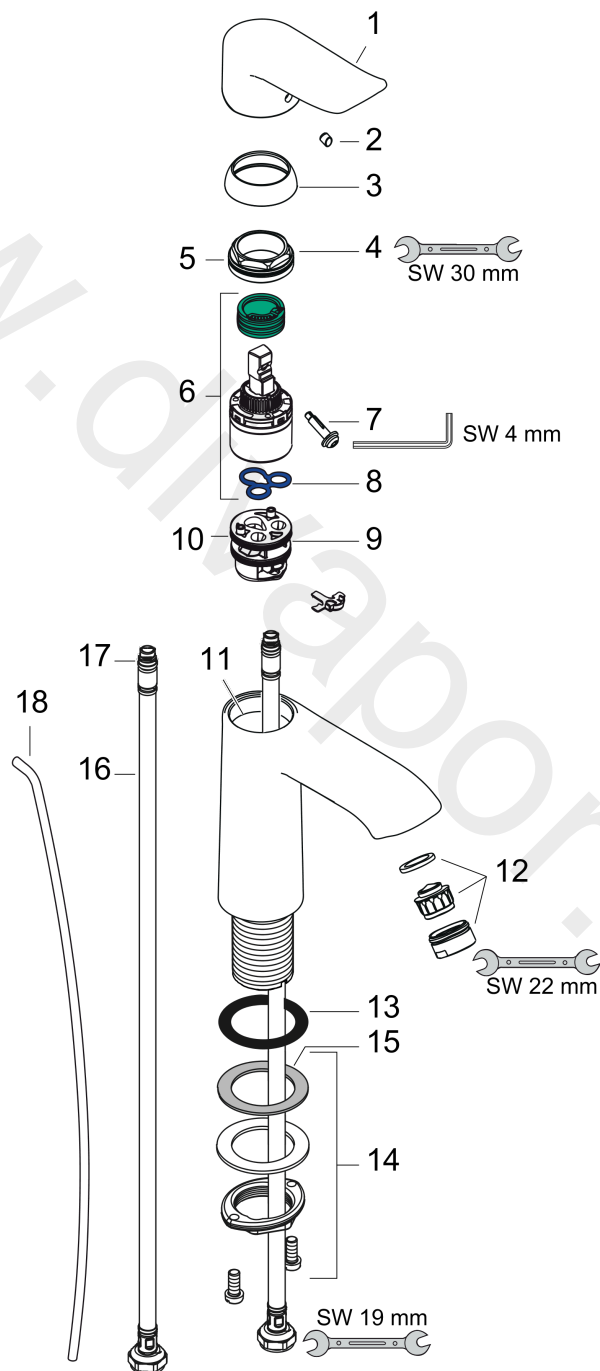

Metris

Single lever basin mixer 110 LowFlow with pop-up waste set

Finish: **Chrome** Article Number: **31203000**

Description

product features

- consists of: single lever basin mixer, waste set
- ComfortZone 110
- projection: 116 mm
- spout height: 100 mm
- handle variant: lever handle
- spray type: normal spray
- maximum flow rate at 3 bar: 3,5 l/min
- ceramic cartridge
- temperature limitation adjustable
- suitable for continuous flow water heaters
- pop-up waste set G 1¼
- material waste set: metal
- connection type: G ¾ connections
- connection dimension: DN15
- EU taxonomy: max. 6 l/min - Substantial Contribution (SC) possible
- WRAS 2305009
- WRAS 2305009 - Approval letter 2305009

Year of production: >04/17

Metris**Single lever basin mixer 110 LowFlow with pop-up waste set**Finish: **Chrome** Article Number: **31203000****Spare part list**

Year of production: >04/17

| Pos. | Description | Article Number | Price | PU |
|------|-------------------------------------|----------------|---------|----|
| 1 | handle | 95519000 | £ 43,00 | 1 |
| 2 | screw cover | 96338000 | £ 3,30 | 1 |
| 3 | flange | 97406000 | £ 20,50 | 1 |
| 4 | nut | 97209000 | £ 16,10 | 1 |
| 5 | O-Ring 32x2 | 98193000 | £ 3,30 | 1 |
| 6 | cartridge, assy | 95646000 | £ 96,00 | 1 |
| 7 | locking screw for handle | 95140000 | £ 6,10 | 1 |
| 8 | seal | 95008000 | £ 9,00 | 1 |
| 9 | adapter for cartridge | 98750000 | £ 13,30 | 1 |
| 10 | O-Ring 30x2 | 98186000 | £ 3,30 | 1 |
| 11 | O-ring 35x2 | 92604000 | £ 6,10 | 1 |
| 12 | aerator M24x1 | 98453000 | £ 20,50 | 1 |
| 13 | flat seal | 98749000 | £ 6,10 | 1 |
| 14 | fixing set (Ø 32) | 13961000 | £ 25,00 | 1 |
| 15 | lever collar | 97548000 | £ 3,30 | 1 |
| 16 | connection hose 450 mm M8x0,75 G3/8 | 97206000 | £ 35,00 | 1 |
| 17 | O-ring 6,6x1,6 | 93019000 | £ 3,30 | 1 |
| 18 | pull rod | 96657000 | £ 13,30 | 1 |
| a | pop up waste | 94139000 | £ 96,00 | 1 |
| b | fixation extension 35 mm | 13898000 | £ 79,00 | 1 |