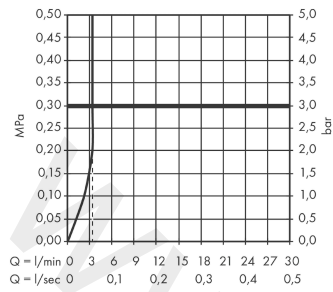

Metris

Single lever basin mixer 110 LowFlow with pop-up waste set

Finish: **Chrome** Article Number: **31203000**

Flowchart

www.divapor.com