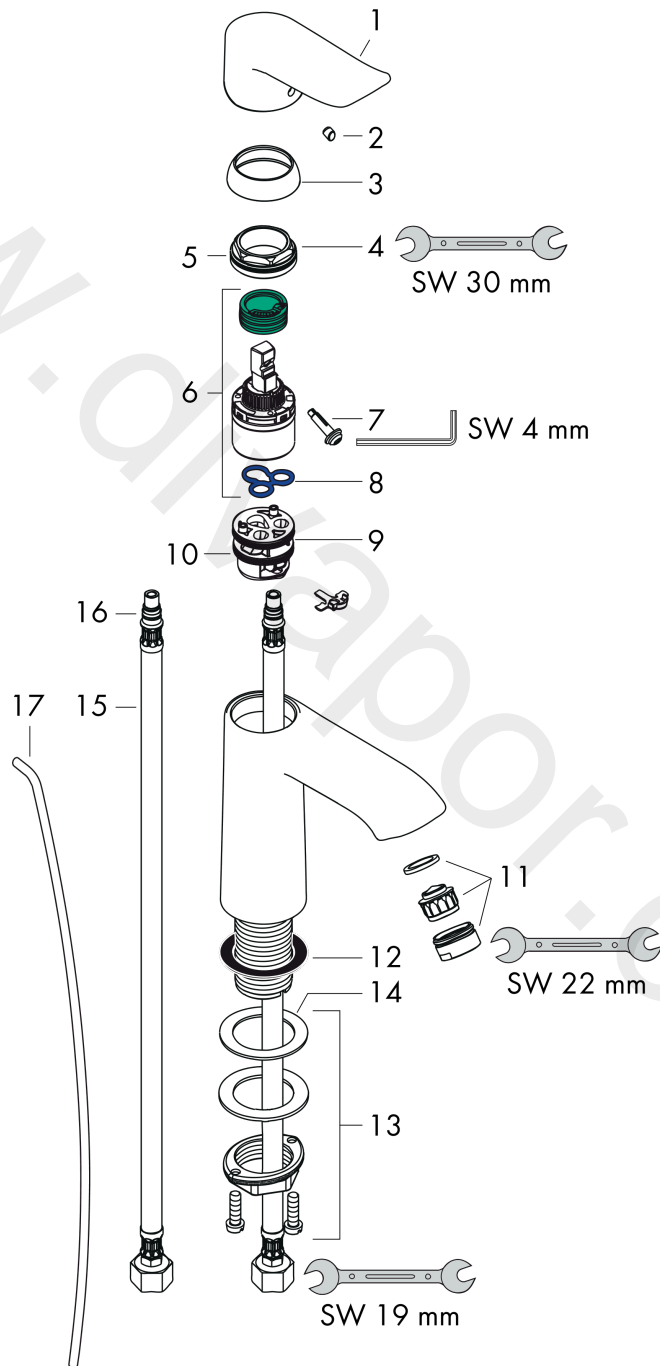

Metris

Single lever basin mixer 110 LowFlow with pop-up waste set

Surfaces: Article Number: **31203000**

Exploded Drawing

Year of production: **03/13 - 03/17**

Metris

Single lever basin mixer 110 LowFlow with pop-up waste set

Surfaces: Article Number: **31203000**

Spare part list

Year of production: **03/13 - 03/17**

Pos.	Description	Article Number	Price	PU
1	handle	95519000	£ 43,00	1
2	screw cover	96338000	£ 3,30	1
3	flange	97406000	£ 20,50	1
4	nut	97209000	£ 16,10	1
5	O-Ring 32x2	98193000	£ 3,30	1
6	cartridge, assy	95646000	£ 96,00	1
7	locking screw for handle	95140000	£ 6,10	1
8	seal	95008000	£ 9,00	1
9	adapter for cartridge	98750000	£ 13,30	1
10	O-Ring 30x2	98186000	£ 3,30	1
11	aerator M24x1	98453000	£ 20,50	1
12	flat seal	98749000	£ 6,10	1
13	fixing set (Ø 32)	13961000	£ 25,00	1
14	lever collar	97548000	£ 3,30	1
15	connection hose 450 mm M8x0,75 G3/8	97206000	£ 35,00	1
16	O-ring 7x1,5	98422000	£ 3,30	1
17	pull rod	96657000	£ 13,30	1
a	pop up waste	94139000	£ 96,00	1
b	fixation extension 35 mm	13898000	£ 79,00	1