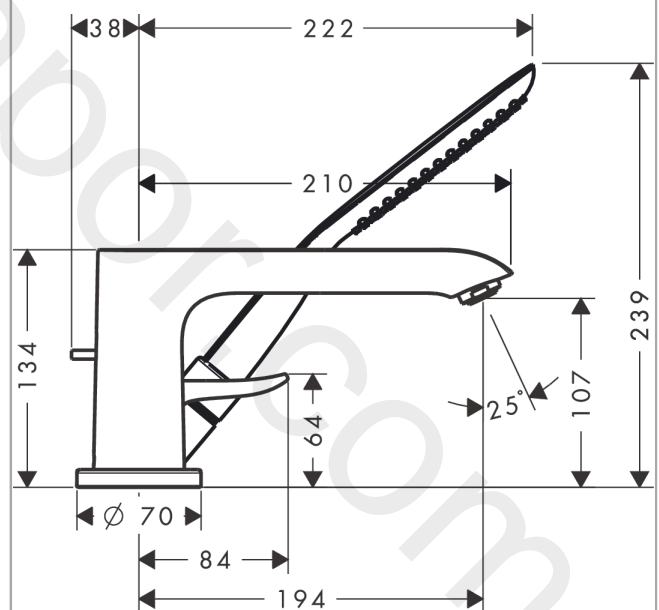

Scale drawing