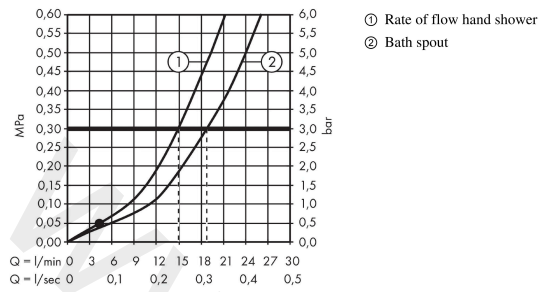

Metris

3-hole rim mounted single lever bath mixer

Finish: **Chrome** Article Number: **31190000**

Flowchart