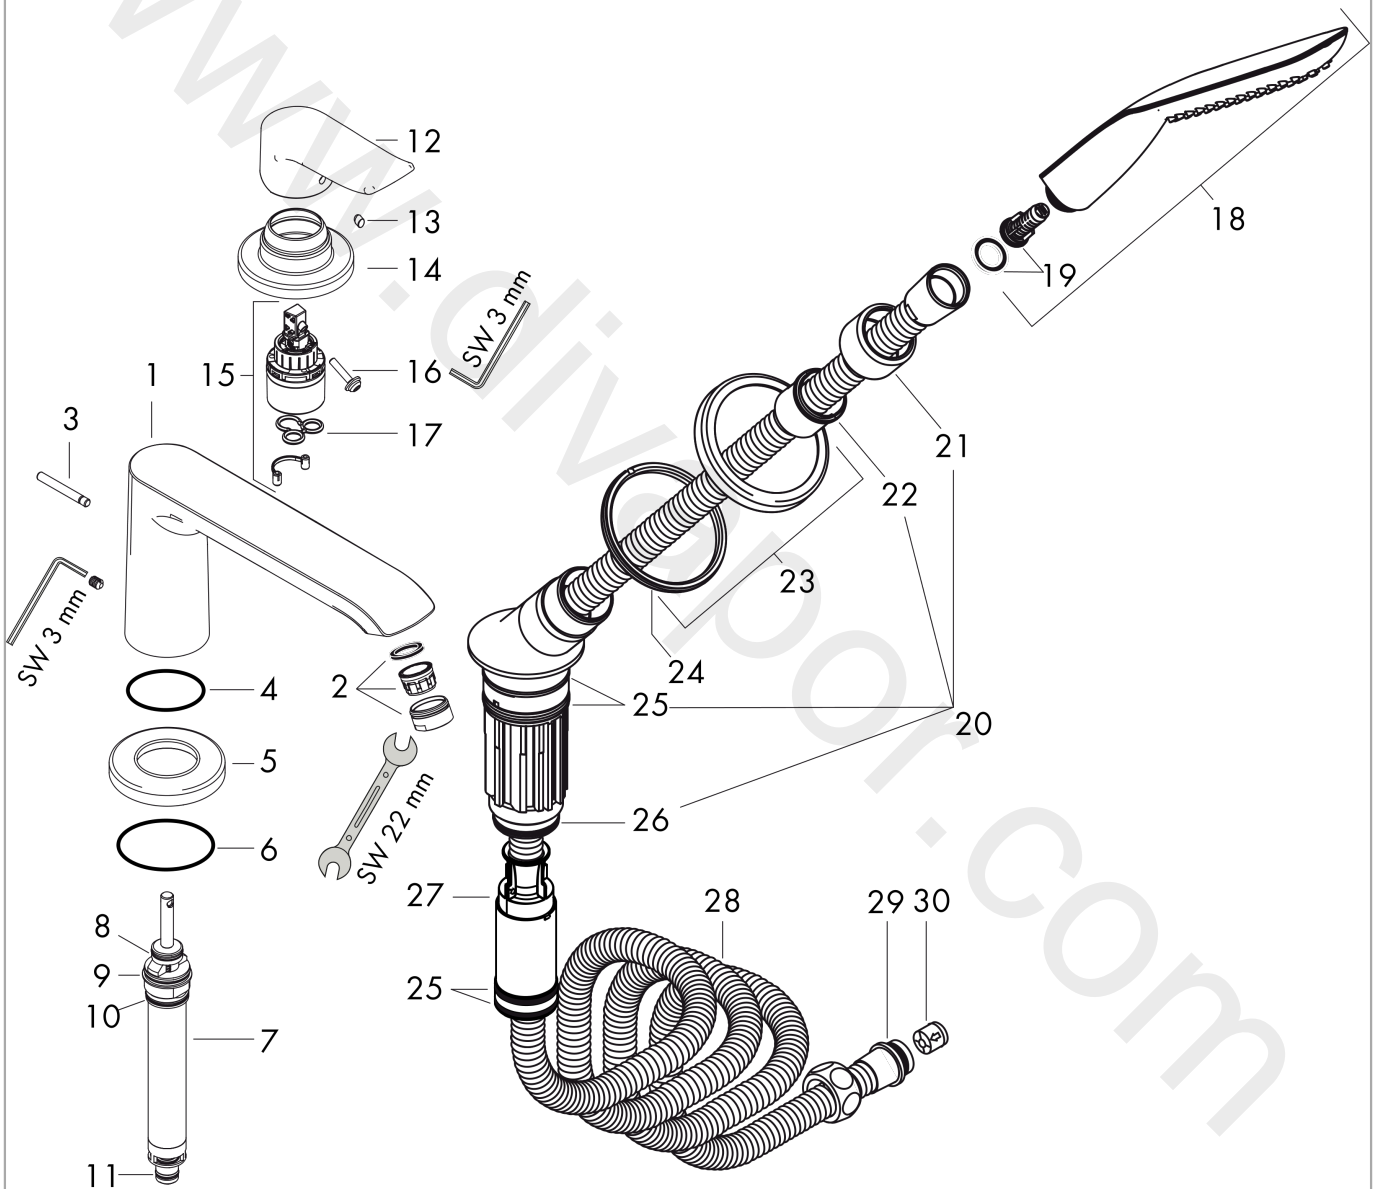

Metris
3-hole rim mounted single lever bath mixer
Finish: **Chrome** Article Number: **31190000**

Exploded Drawing

Year of production: >09/11

Metris

3-hole rim mounted single lever bath mixer

Finish: **Chrome** Article Number: **31190000**

Spare part list

Year of production: >09/11

Pos.	Description	Article Number	Price	PU
1	spout cpl.	95799000	£ 585,00	1
2	aerator M24x1 (30 l/min)	96512000	£ 16,10	1
3	diverter knob	98707000	£ 25,00	1
4	O-ring 43x1,5	98148000	£ 3,30	1
5	escutcheon Ø 70 mm	97779000	£ 79,00	1
6	O-ring 58x3	98202000	£ 3,30	1
7	selector assy	96775000	£ 79,00	1
8	O-Ring 14x2,5	98189000	£ 3,30	1
9	O-Ring 23x2,5	98183000	£ 3,30	1
10	O-Ring 22x2	98185000	£ 3,30	1
11	O-ring 9x2,5	98217000	£ 3,30	1
12	handle	95519000	£ 43,00	1
13	screw cover	96338000	£ 3,30	1
14	escutcheon	95797000	£ 35,00	1
15	cartridge, assy	92730000	£ 35,00	1
16	locking screw for handle	95140000	£ 6,10	1
17	seal	95008000	£ 9,00	1
18	handshower	28558000	£ 157,00	1
19	filter insert	97708000	£ 6,10	1
20	shower holder, assy	95996000	£ 137,00	1
21	nut	97584000	£ 16,10	1
22	insert for shower holder	96942000	£ 13,30	1
23	escutcheon for shower holder	95753000	£ 64,00	1
24	nut	97149000	£ 13,30	1
25	O-ring 38x2,5	98198000	£ 6,10	1
26	O-Ring 28x2	98194000	£ 3,30	1
27	hose brake	98656000	£ 20,50	1
28	shower hose 2,00 m	94148000	£ 79,00	1
29	O-ring 11x2	98127000	£ 3,30	1
30	set of non return valves DW 15	94074000	£ 16,10	1
a	concealed item	13437180	£ 1.090,00	1