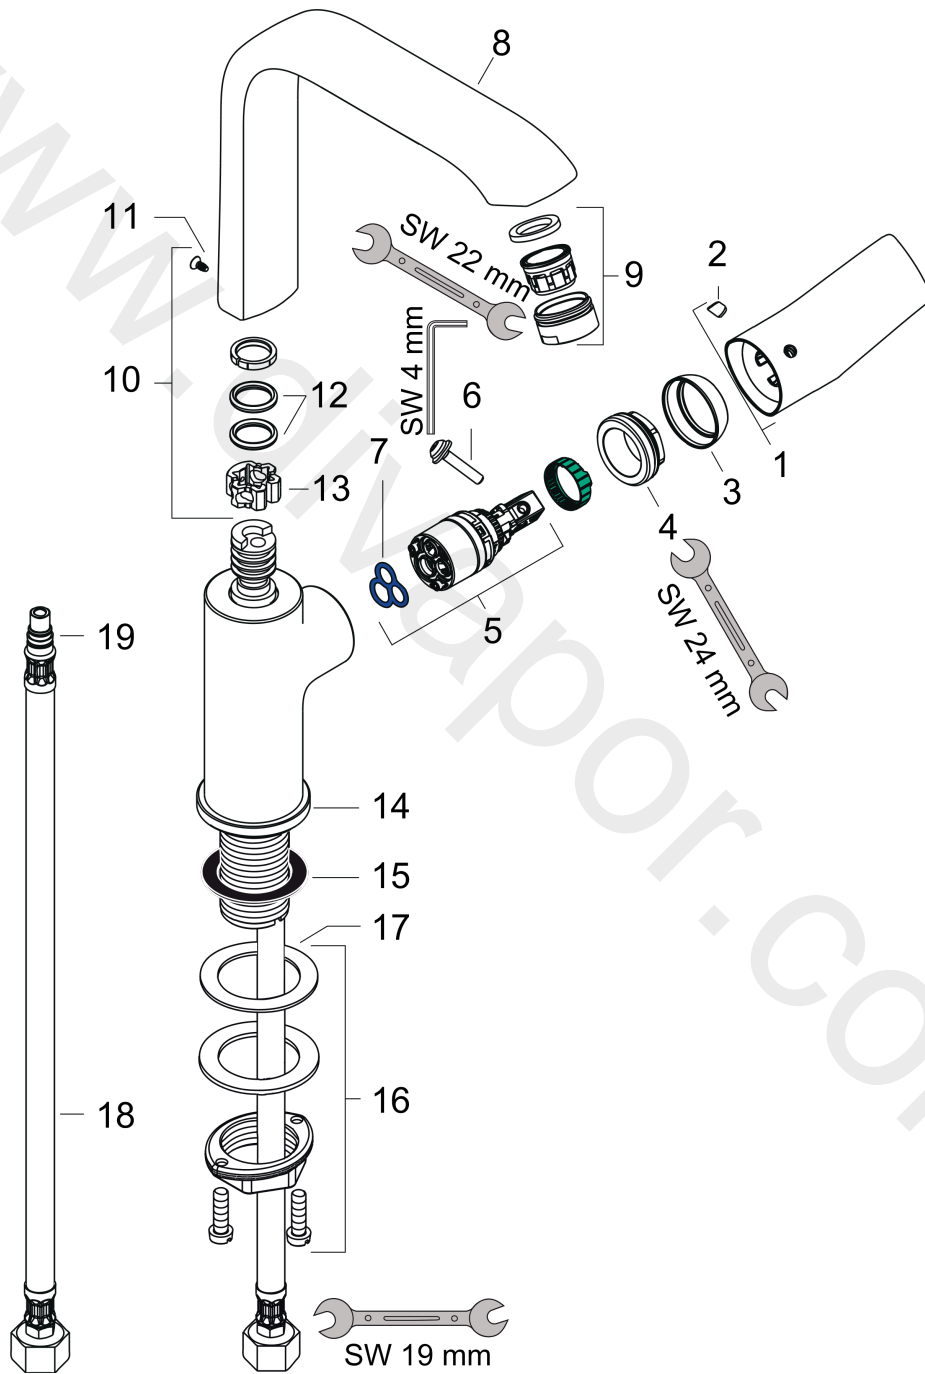

Exploded Drawing

Year of production: >01/11

Metris

Single lever basin mixer 230 with push-open waste set

Finish: **Chrome** Article Number: **31187000**

Spare part list

Year of production: >01/11

| Pos. | Description | Article Number | Price | PU |
|------|-------------------------------------|----------------|----------|----|
| 1 | handle | 95761000 | £ 51,00 | 1 |
| 2 | screw cover | 96338000 | £ 3,30 | 1 |
| 3 | flange | 95493000 | £ 20,50 | 1 |
| 4 | nut | 95178000 | £ 43,00 | 1 |
| 5 | cartridge, assy | 97685000 | £ 64,00 | 1 |
| 6 | locking screw for handle | 95140000 | £ 6,10 | 1 |
| 7 | seal | 98865000 | £ 35,00 | 1 |
| 8 | spout cpl. | 95974000 | £ 275,00 | 1 |
| 9 | aerator M24x1 (5 l/min) | 13185000 | £ 22,30 | 1 |
| 10 | sealing set | 92646000 | £ 20,50 | 1 |
| 11 | screw | 97662000 | £ 9,00 | 1 |
| 12 | O-Ring 14x2,5 | 98189000 | £ 3,30 | 1 |
| 13 | axialring | 97558000 | £ 3,30 | 1 |
| 14 | escutcheon Ø 46 mm | 95268000 | £ 25,00 | 1 |
| 15 | flat seal | 98749000 | £ 6,10 | 1 |
| 16 | fixing set (Ø 32) | 13961000 | £ 25,00 | 1 |
| 17 | lever collar | 97548000 | £ 3,30 | 1 |
| 18 | connection hose 450 mm M8x0,75 G3/8 | 97206000 | £ 35,00 | 1 |
| 19 | O-ring 7x1,5 | 98422000 | £ 3,30 | 1 |
| a | fixation extension 35 mm | 13898000 | £ 79,00 | 1 |
| b | push-open waste set | 50100000 | £ 78,00 | 1 |