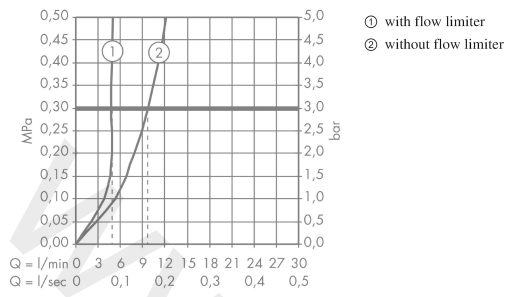

Metris

Single lever basin mixer 230 with push-open waste set

Finish: **Chrome** Article Number: **31187000**

Flowchart

www.divapor.com