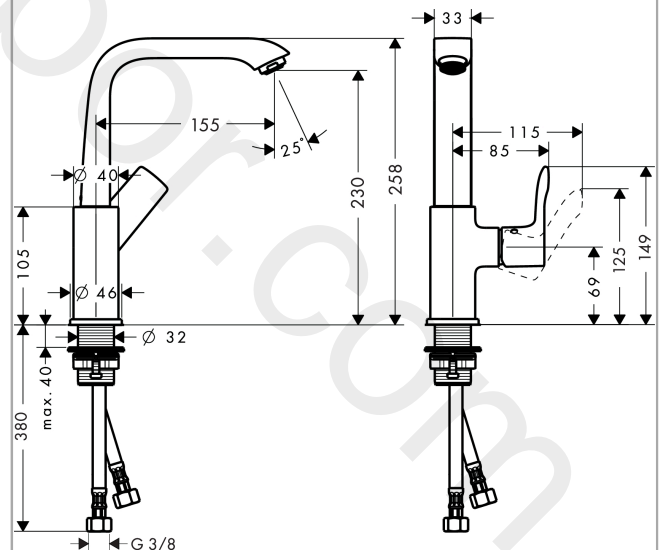

Scale drawing