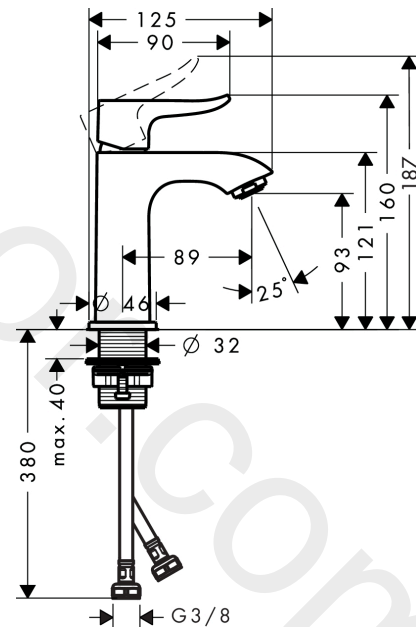

Scale drawing