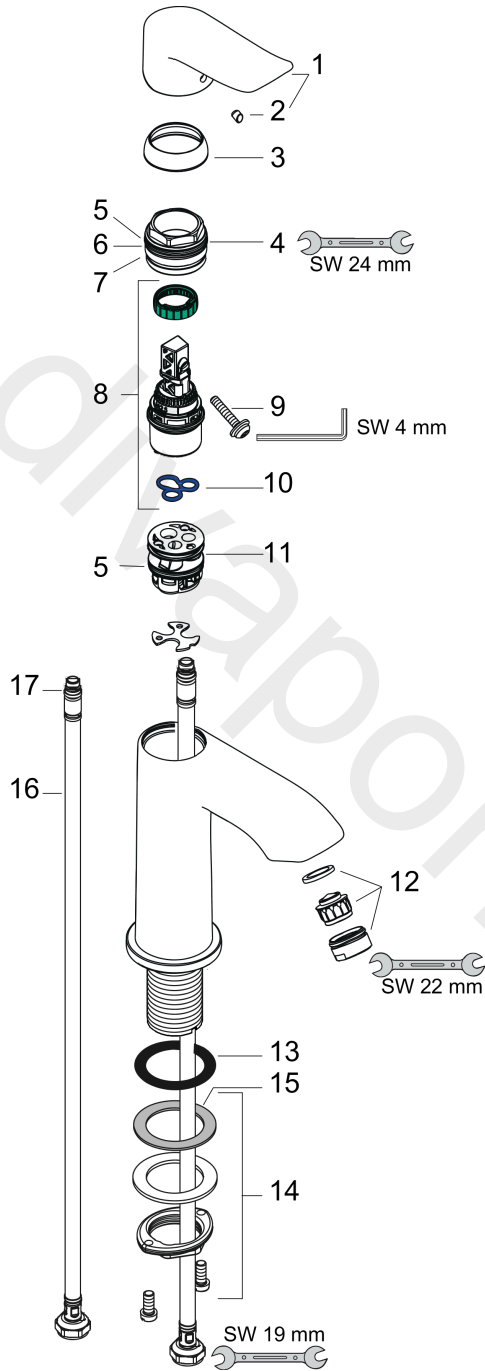

##### product features

- ComfortZone 100
- projection: 89 mm
- spout height: 93 mm
- handle variant: lever handle
- spray type: normal spray
- maximum flow rate at 3 bar: 5 l/min
- ceramic cartridge
- temperature limitation adjustable
- suitable for continuous flow water heaters
- connection type: G 3/8 connections
- connection dimension: DN15
- EU taxonomy: max. 6 l/min - Substantial Contribution (SC) possible
- WRAS 2207703
- WRAS 2207703 - Approval letter

#### Scale drawing

**Metris**

**Single lever basin mixer 100 for handrinse basins without waste set**

Finish: **Chrome** Article Number: **31186000**

**Flowchart**

**Metris**

**Single lever basin mixer 100 for handrinse basins without waste set**

Finish: **Chrome** Article Number: **31186000**

**Exploded Drawing**

Year of production: >04/17

### Spare part list

Year of production: >04/17

Pos.	Description	Article Number	Price	PU
1	handle	95520000	£ 43,00	1
2	screw cover	96338000	£ 3,30	1
3	flange	98863000	£ 51,00	1
4	nut	98864000	£ 43,00	1
5	O-ring 23x2	98398000	£ 3,30	1
6	O-ring 27x1,5	92527000	£ 13,30	1
7	O-ring 25x1,5	98146000	£ 3,30	1
8	cartridge, assy	97685000	£ 64,00	1
9	locking screw for handle	95140000	£ 6,10	1
10	seal	98865000	£ 35,00	1
11	adapter for cartridge	98866000	£ 35,00	1
12	aerator M24x1 (5 l/min)	13185000	£ 22,30	1
13	flat seal	98749000	£ 6,10	1
14	fixing set (Ø 32)	13961000	£ 25,00	1
15	lever collar	97548000	£ 3,30	1
16	connection hose 450 mm M8x0,75 G3/8	97206000	£ 35,00	1
17	O-ring 6,6x1,6	93019000	£ 3,30	1
a	fixation extension 35 mm	13898000	£ 79,00	1