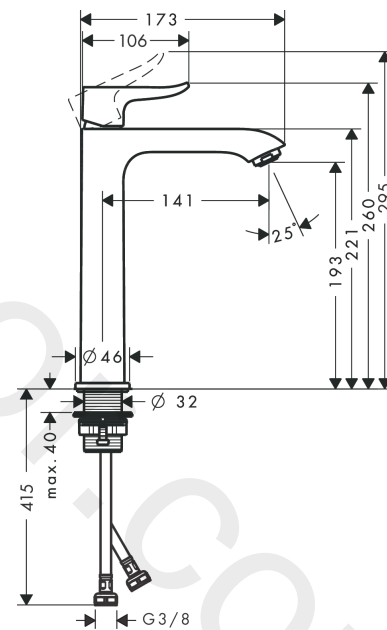

Metris

Single lever basin mixer 200 without waste set

Finish: **Chrome** Article Number: **31185000**

Description

product features

- ComfortZone 200
- projection: 141 mm
- spout height: 193 mm
- handle variant: lever handle
- spray type: normal spray
- maximum flow rate at 3 bar: 5 l/min
- ceramic cartridge
- temperature limitation adjustable
- suitable for continuous flow water heaters
- connection type: G 3/8 connections
- connection dimension: DN15
- EU taxonomy: max. 6 l/min - Substantial Contribution (SC) possible

Article Details

Price excl. VAT

362,50 £

Technology

Certificates / Sustainability

Product image

Scale drawing

Flowchart

Metris
Single lever basin mixer 200 without waste set
 Finish: **Chrome** Article Number: **31185000**

Exploded Drawing

Year of production: >04/17

Metris**Single lever basin mixer 200 without waste set**Finish: **Chrome** Article Number: **31185000****Spare part list**

Year of production: >04/17

Pos.	Description	Article Number	Price	PU
1	handle	95520000	£ 43,00	1
2	screw cover	96338000	£ 3,30	1
3	flange	98863000	£ 51,00	1
4	nut	98864000	£ 43,00	1
5	O-ring 23x2	98398000	£ 3,30	1
6	O-ring 27x1,5	92527000	£ 13,30	1
7	O-ring 25x1,5	98146000	£ 3,30	1
8	cartridge, assy	97685000	£ 64,00	1
9	locking screw for handle	95140000	£ 6,10	1
10	seal	98865000	£ 35,00	1
11	adapter for cartridge	98866000	£ 35,00	1
12	aerator M24x1 (5 l/min)	13185000	£ 22,30	1
13	flat seal	98749000	£ 6,10	1
14	fixing set (Ø 32)	13961000	£ 25,00	1
15	lever collar	97548000	£ 3,30	1
16	connection hose 600 mm M8x0,75 G3/8	96556000	£ 25,00	1
17	O-ring 6,6x1,6	93019000	£ 3,30	1