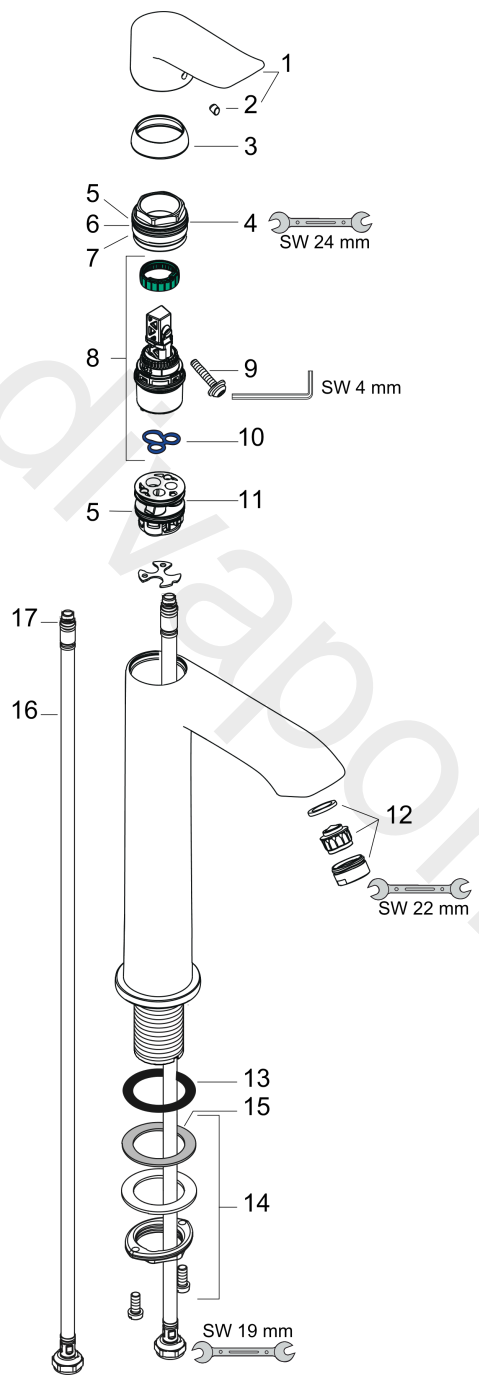

Metris

Single lever basin mixer 200 without waste set

Finish: **Chrome** Article Number: **31185000**

Description

product features

- ComfortZone 200
- projection: 141 mm
- spout height: 193 mm
- handle variant: lever handle
- spray type: normal spray
- maximum flow rate at 3 bar: 5 l/min
- ceramic cartridge
- temperature limitation adjustable
- suitable for continuous flow water heaters
- connection type: G 3/8 connections
- connection dimension: DN15
- EU taxonomy: max. 6 l/min - Substantial Contribution (SC) possible

Article Details

Price excl. VAT

362,50 £

Technology

Certificates / Sustainability

Product image

Scale drawing

Flowchart

Metris
Single lever basin mixer 200 without waste set
 Finish: **Chrome** Article Number: **31185000**

Exploded Drawing

Year of production: >04/17

Metris**Single lever basin mixer 200 without waste set**Finish: **Chrome** Article Number: **31185000****Spare part list**

Year of production: >04/17

Pos.	Description	Article Number	Price	PU
1	handle	95520000	£ 43,00	1
2	screw cover	96338000	£ 3,30	1
3	flange	98863000	£ 51,00	1
4	nut	98864000	£ 43,00	1
5	O-ring 23x2	98398000	£ 3,30	1
6	O-ring 27x1,5	92527000	£ 13,30	1
7	O-ring 25x1,5	98146000	£ 3,30	1
8	cartridge, assy	97685000	£ 64,00	1
9	locking screw for handle	95140000	£ 6,10	1
10	seal	98865000	£ 35,00	1
11	adapter for cartridge	98866000	£ 35,00	1
12	aerator M24x1 (5 l/min)	13185000	£ 22,30	1
13	flat seal	98749000	£ 6,10	1
14	fixing set (Ø 32)	13961000	£ 25,00	1
15	lever collar	97548000	£ 3,30	1
16	connection hose 600 mm M8x0,75 G3/8	96556000	£ 25,00	1
17	O-ring 6,6x1,6	93019000	£ 3,30	1