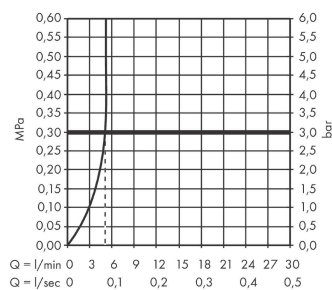

Metris

Single lever basin mixer 200 without waste set

Finish: **Chrome** Article Number: **31185000**

Description

product features

- ComfortZone 200
- projection: 141 mm
- spout height: 193 mm
- handle variant: lever handle
- spray type: normal spray
- maximum flow rate at 3 bar: 5 l/min
- ceramic cartridge
- temperature limitation adjustable
- suitable for continuous flow water heaters
- connection type: G 3/8 connections
- connection dimension: DN15
- EU taxonomy: max. 6 l/min - Substantial Contribution (SC) possible

Article Details

Price excl. VAT

362,50 £

Technology

Certificates / Sustainability

Product image

Scale drawing

Flowchart