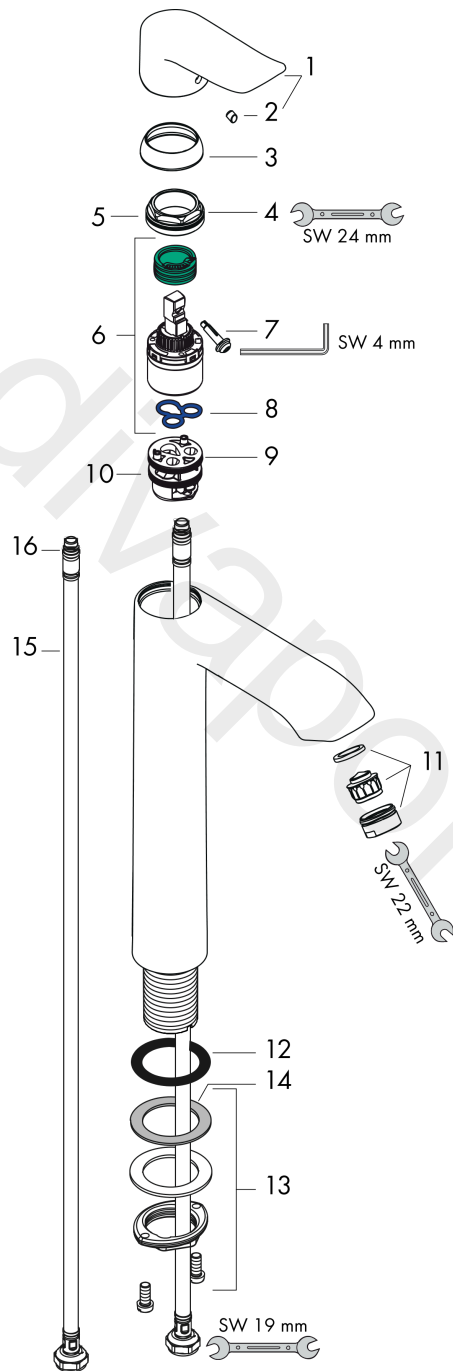

Metris

Single lever basin mixer 260 for wash bowls without waste set

Finish: **Chrome** Article Number: **31184000**

Description

product features

- ComfortZone 260
- projection: 197 mm
- spout height: 254 mm
- handle variant: lever handle
- spray type: normal spray
- maximum flow rate at 3 bar: 5 l/min
- ceramic cartridge
- temperature limitation adjustable
- suitable for continuous flow water heaters
- connection type: G 3/8 connections
- connection dimension: DN15
- EU taxonomy: max. 6 l/min - Substantial Contribution (SC) possible

Metris

Single lever basin mixer 260 for wash bowls without waste set

Finish: **Chrome** Article Number: **31184000**

Exploded Drawing

Year of production: >04/17

Metris

Single lever basin mixer 260 for wash bowls without waste set

Finish: **Chrome** Article Number: **31184000**

Spare part list

Year of production: >04/17

Pos.	Description	Article Number	Price	PU
1	handle	95519000	£ 43,00	1
2	screw cover	96338000	£ 3,30	1
3	flange	97406000	£ 20,50	1
4	nut	97209000	£ 16,10	1
5	O-Ring 32x2	98193000	£ 3,30	1
6	cartridge, assy	92730000	£ 35,00	1
7	locking screw for handle	95140000	£ 6,10	1
8	seal	95008000	£ 9,00	1
9	adapter for cartridge	98750000	£ 13,30	1
10	O-Ring 30x2	98186000	£ 3,30	1
11	aerator M24x1 (5 l/min)	13185000	£ 22,30	1
12	flat seal	98749000	£ 6,10	1
13	fixing set (Ø 32)	13961000	£ 25,00	1
14	lever collar	97548000	£ 3,30	1
15	connection hose 900 mm M8x0,75 G3/8	96316000	£ 43,00	1
16	O-ring 6,6x1,6	93019000	£ 3,30	1
a	fixation extension 35 mm	13898000	£ 79,00	1