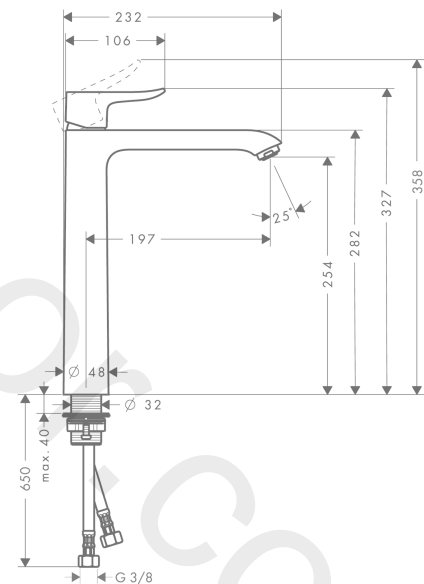

Metris

Single lever basin mixer 260 for wash bowls without waste set

Finish: **Chrome** Article Number: **31184000**

Description

product features

- ComfortZone 260
- projection: 197 mm
- spout height: 254 mm
- handle variant: lever handle
- spray type: normal spray
- maximum flow rate at 3 bar: 5 l/min
- ceramic cartridge
- temperature limitation adjustable
- suitable for continuous flow water heaters
- connection type: G 3/8 connections
- connection dimension: DN15
- EU taxonomy: max. 6 l/min - Substantial Contribution (SC) possible

Article Details

Price excl. VAT

400,00 £

Technology

Certificates / Sustainability

Product image

Scale drawing

Flowchart

Metris

Single lever basin mixer 260 for wash bowls without waste set

Finish: **Chrome** Article Number: **31184000**

Exploded Drawing

Year of production: >04/17

Metris

Single lever basin mixer 260 for wash bowls without waste set

Finish: **Chrome** Article Number: **31184000**

Spare part list

Year of production: >04/17

Pos.	Description	Article Number	Price	PU
1	handle	95519000	£ 43,00	1
2	screw cover	96338000	£ 3,30	1
3	flange	97406000	£ 20,50	1
4	nut	97209000	£ 16,10	1
5	O-Ring 32x2	98193000	£ 3,30	1
6	cartridge, assy	92730000	£ 35,00	1
7	locking screw for handle	95140000	£ 6,10	1
8	seal	95008000	£ 9,00	1
9	adapter for cartridge	98750000	£ 13,30	1
10	O-Ring 30x2	98186000	£ 3,30	1
11	aerator M24x1 (5 l/min)	13185000	£ 22,30	1
12	flat seal	98749000	£ 6,10	1
13	fixing set (Ø 32)	13961000	£ 25,00	1
14	lever collar	97548000	£ 3,30	1
15	connection hose 900 mm M8x0,75 G3/8	96316000	£ 43,00	1
16	O-ring 6,6x1,6	93019000	£ 3,30	1
a	fixation extension 35 mm	13898000	£ 79,00	1