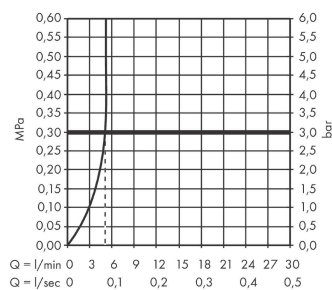

Metris

Single lever basin mixer 260 for wash bowls without waste set

Finish: **Chrome** Article Number: **31184000**

Description

product features

- ComfortZone 260
- projection: 197 mm
- spout height: 254 mm
- handle variant: lever handle
- spray type: normal spray
- maximum flow rate at 3 bar: 5 l/min
- ceramic cartridge
- temperature limitation adjustable
- suitable for continuous flow water heaters
- connection type: G 3/8 connections
- connection dimension: DN15
- EU taxonomy: max. 6 l/min - Substantial Contribution (SC) possible

Article Details

Price excl. VAT

400,00 £

Technology

Certificates / Sustainability

Product image

Scale drawing

Flowchart