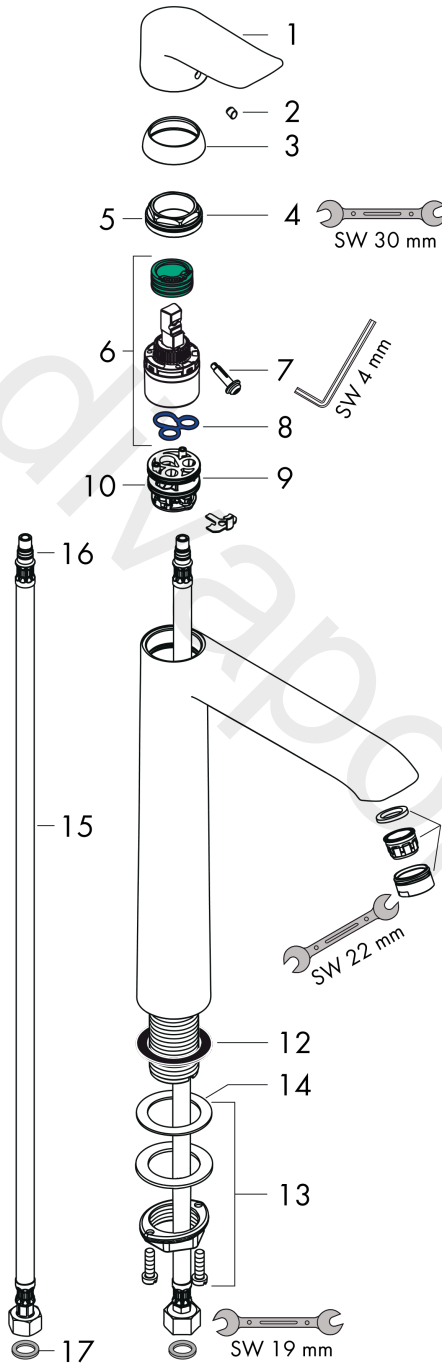

Metris

Single lever basin mixer 260 for wash bowls without waste set

Surfaces: Article Number: **31184000**

Exploded Drawing

Year of production: **01/12 - 03/17**

Metris

Single lever basin mixer 260 for wash bowls without waste set

Surfaces: Article Number: **31184000**

Spare part list

Year of production: 01/12 - 03/17

Pos.	Description	Article Number	Price	PU
1	handle	95519000	£ 43,00	1
2	screw cover	96338000	£ 3,30	1
3	flange	97406000	£ 20,50	1
4	nut	97209000	£ 16,10	1
5	O-Ring 32x2	98193000	£ 3,30	1
6	cartridge, assy	92730000	£ 35,00	1
7	locking screw for handle	95140000	£ 6,10	1
8	seal	95008000	£ 9,00	1
9	adapter for cartridge	98750000	£ 13,30	1
10	O-Ring 30x2	98186000	£ 3,30	1
11	aerator M24x1 (5 l/min)	13185000	£ 22,30	1
12	flat seal	98749000	£ 6,10	1
13	fixing set (Ø 32)	13961000	£ 25,00	1
14	lever collar	97548000	£ 3,30	1
15	connection hose 900 mm M8x0,75 G3/8	96316000	£ 43,00	1
16	O-ring 7x1,5	98422000	£ 3,30	1
17	sealing set	95581000	£ 6,10	1
a	fixation extension 35 mm	13898000	£ 79,00	1