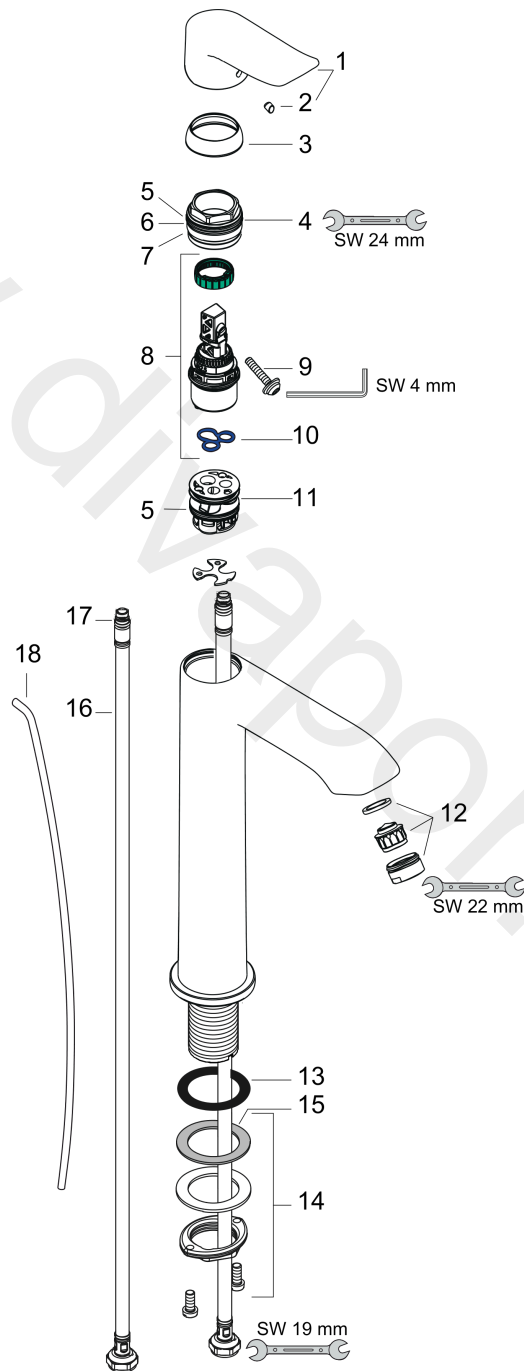

**Metris**

**Single lever basin mixer 200 with pop-up waste set**

Finish: **Chrome** Article Number: **31183000**

**Flowchart**

www.divapor.com

**Metris**  
**Single lever basin mixer 200 with pop-up waste set**  
 Finish: **Chrome** Article Number: **31183000**

**Exploded Drawing**

Year of production: >04/17

### Single lever basin mixer 200 with pop-up waste set

Finish: **Chrome** Article Number: **31183000**

#### Spare part list

Year of production: >04/17

Pos.	Description	Article Number	Price	PU
1	handle	95520000	£ 43,00	1
2	screw cover	96338000	£ 3,30	1
3	flange	98863000	£ 51,00	1
4	nut	98864000	£ 43,00	1
5	O-ring 23x2	98398000	£ 3,30	1
6	O-ring 27x1,5	92527000	£ 13,30	1
7	O-ring 25x1,5	98146000	£ 3,30	1
8	cartridge, assy	97685000	£ 64,00	1
9	locking screw for handle	95140000	£ 6,10	1
10	seal	98865000	£ 35,00	1
11	adapter for cartridge	98866000	£ 35,00	1
12	aerator M24x1 (5 l/min)	13185000	£ 22,30	1
13	flat seal	98749000	£ 6,10	1
14	fixing set (Ø 32)	13961000	£ 25,00	1
15	lever collar	97548000	£ 3,30	1
16	connection hose 600 mm M8x0,75 G3/8	96556000	£ 25,00	1
17	O-ring 6,6x1,6	93019000	£ 3,30	1
18	pull rod	96657000	£ 13,30	1
a	pop up waste	94139000	£ 96,00	1
b	fixation extension 35 mm	13898000	£ 79,00	1