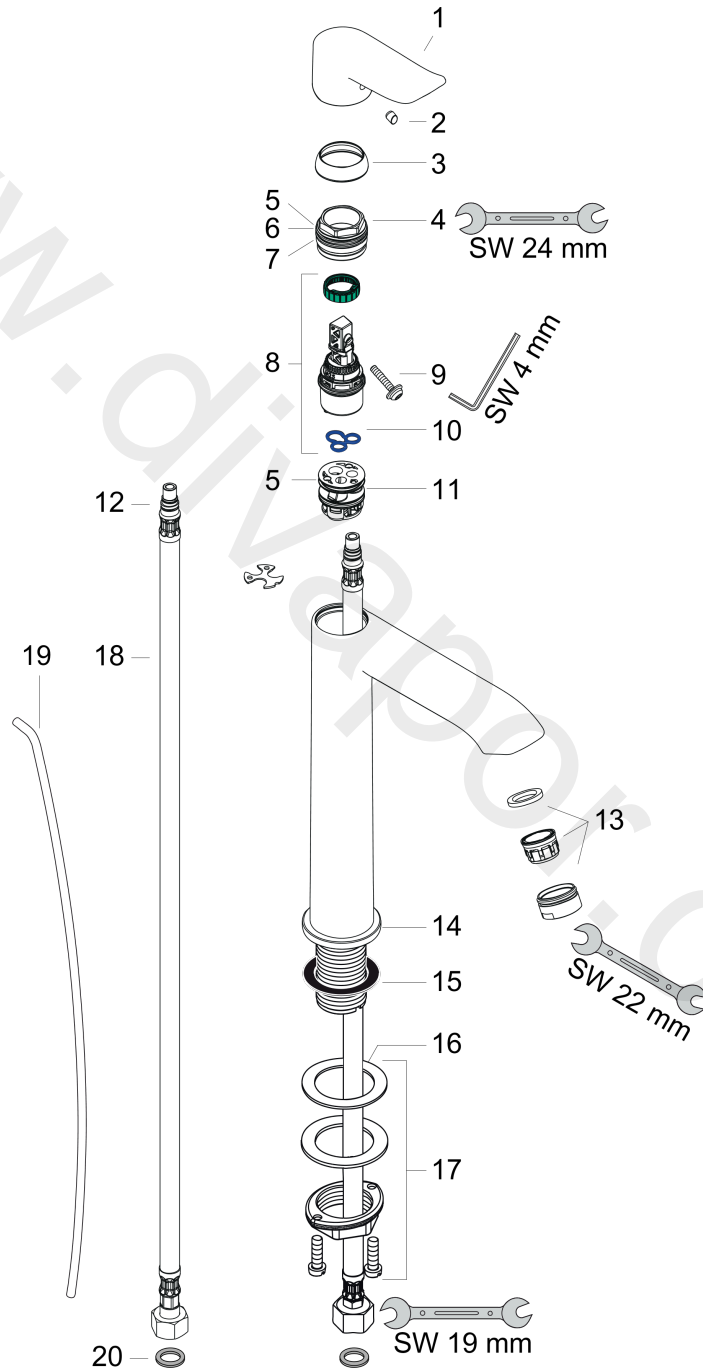

Metris

Single lever basin mixer 200 with pop-up waste set

Surfaces: Article Number: **31183000**

Exploded Drawing

Year of production: **02/16 - 03/17**

Metris

Single lever basin mixer 200 with pop-up waste set

Surfaces: Article Number: **31183000**

Spare part list

Year of production: **02/16 - 03/17**

Pos.	Description	Article Number	Price	PU
1	handle	95520000	£ 43,00	1
2	screw cover	96338000	£ 3,30	1
3	flange	98863000	£ 51,00	1
4	nut	98864000	£ 43,00	1
5	O-ring 23x2	98398000	£ 3,30	1
6	O-ring 27x1,5	92527000	£ 13,30	1
7	O-ring 25x1,5	98146000	£ 3,30	1
8	cartridge, assy	97685000	£ 64,00	1
9	locking screw for handle	95140000	£ 6,10	1
10	seal	98865000	£ 35,00	1
11	adapter for cartridge	98866000	£ 35,00	1
12	O-ring 7x1,5	98422000	£ 3,30	1
13	aerator M24x1 (5 l/min)	13185000	£ 22,30	1
14	escutcheon Ø 46 mm	95268000	£ 25,00	1
15	lever collar	97548000	£ 3,30	1
16	flat seal	98749000	£ 6,10	1
17	fixing set (Ø 32)	13961000	£ 25,00	1
18	connection hose 600 mm M8x0,75 G3/8	96556000	£ 25,00	1
19	pull rod	96657000	£ 13,30	1
20	sealing set	95581000	£ 6,10	1
a	pop up waste	94139000	£ 96,00	1
b	fixation extension 35 mm	13898000	£ 79,00	1