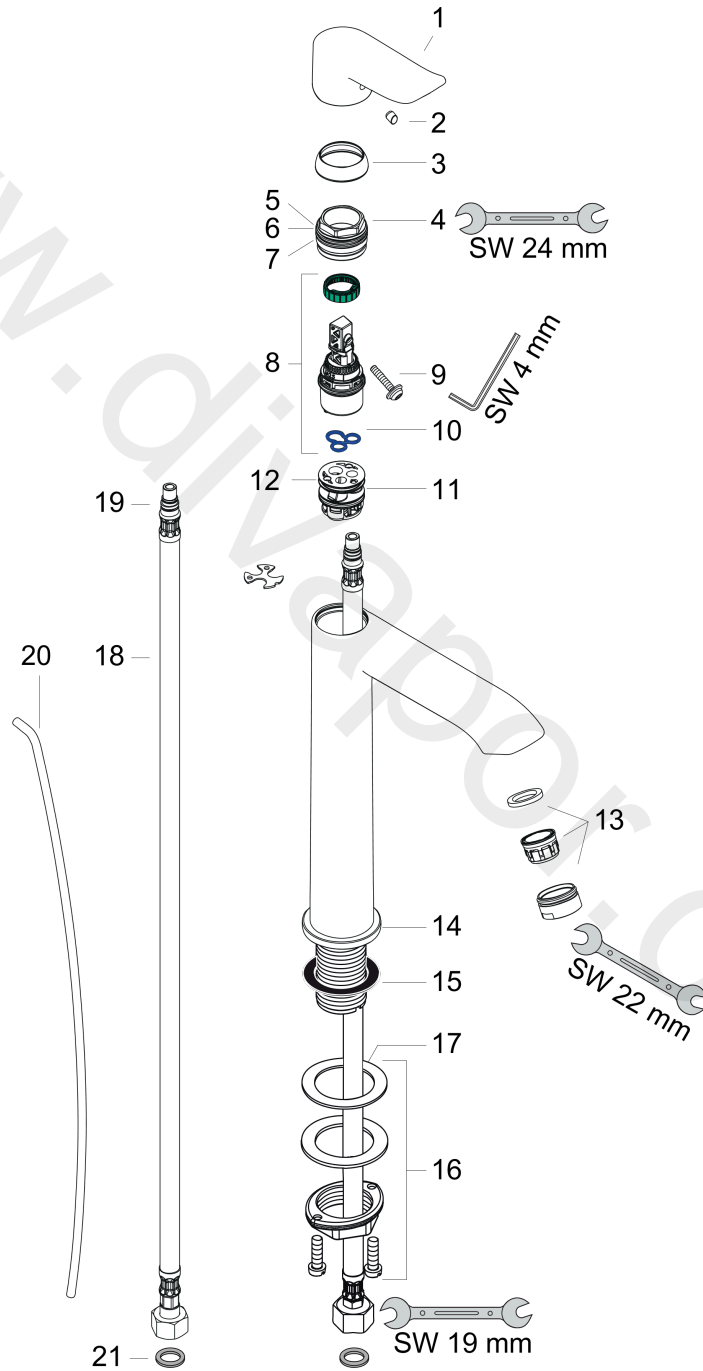

Metris
Single lever basin mixer 200 with pop-up waste set
 Surfaces: Article Number: **31183000**

Exploded Drawing

Year of production: **01/11 - 01/16**

Metris**Single lever basin mixer 200 with pop-up waste set**Surfaces: Article Number: **31183000****Spare part list**Year of production: **01/11 - 01/16**

Pos.	Description	Article Number	Price	PU
1	handle	95520000	£ 43,00	1
2	screw cover	96338000	£ 3,30	1
3	flange	98863000	£ 51,00	1
4	nut	98864000	£ 43,00	1
5	O-Ring 22x2	98185000	£ 3,30	1
6	O-ring 28x1,5	98421000	£ 3,30	1
7	O-ring 25x1,5	98146000	£ 3,30	1
8	cartridge, assy	97685000	£ 64,00	1
9	locking screw for handle	95140000	£ 6,10	1
10	seal	98865000	£ 35,00	1
11	O-ring 23x2	98398000	£ 3,30	1
12	adapter for cartridge	98866000	£ 35,00	1
13	aerator M24x1 (5 l/min)	13185000	£ 22,30	1
14	escutcheon Ø 46 mm	95268000	£ 25,00	1
15	flat seal	98749000	£ 6,10	1
16	fixing set (Ø 32)	13961000	£ 25,00	1
17	lever collar	97548000	£ 3,30	1
18	connection hose 600 mm M8x0,75 G3/8	96556000	£ 25,00	1
19	O-ring 7x1,5	98422000	£ 3,30	1
20	pull rod	96657000	£ 13,30	1
21	sealing set	95581000	£ 6,10	1
a	fixation extension 35 mm	13898000	£ 79,00	1
b	pop up waste	94139000	£ 96,00	1