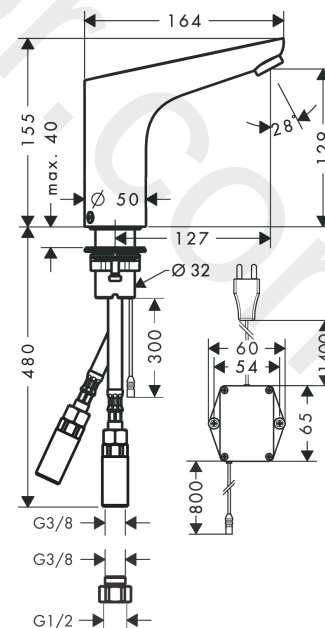

Focus

Electronic basin mixer with temperature pre-adjustment mains connection 230 V

Finish: **Chrome** Article Number: **31174007**

Description

product features

- ComfortZone 130
- projection: 127 mm
- spray type: normal spray
- maximum flow rate at 3 bar: 5 l/min
- temperature limitation adjustable
- temperature pre-adjustable
- suitable for continuous flow water heaters
- infrared sensor technology
- automatic environmental adjustment of infrared sensor
- adjustable optical range of infrared sensor (2 settings)
- 230 V / 50 Hz mains connection
- running time: 10 s
- hygiene rinse activatable (automatic water flow)
- frequency of hygiene rinse: 24 h
- flushing time hygiene rinse: 10 s
- permanent rinse activatable (single water flow for 180 seconds, suitable for thermal disinfection)
- cleaning mode: manual water stop for washbasin cleaning
- connection dimension: DN15
- TÜV certified
- dirt filters in the connection hoses

Technology

Product image

Scale drawing

Focus

Electronic basin mixer with temperature pre-adjustment mains connection 230 V

Finish: **Chrome** Article Number: **31174007**

Flowchart

www.divapor.com

Year of production: >06/18

Pos.	Description	Article Number	Price	PU
1	mixer-hood	92310000	-	1
2	aerator M24x1 (5 l/min)	98802000	-	1
3	service tool	98808000	-	1
4	non return valve DW 10	96456000	-	1
5	O-ring 18x1,5	98231000	-	1
6	O-ring 7x1,5	98422000	-	1
7	O-ring 17x2	98199000	-	1
8	solenoid valve	95654000	-	1
9	O-ring 41x2	98212000	-	1
10	O-ring 6x2	98458000	-	1
11	O-ring 5x2	98215000	-	1
12	electronics	92346000	-	1
13	transformer	98800000	-	1
14	flat seal	98749000	-	1
15	fixing set (Ø 32)	13961000	-	1
16	lever collar	97548000	-	1
17	connection hose 450 mm	92345000	-	1
18	back flow preventor cartridge with microfilter	92297000	-	1
19	sealing set	95581000	-	1
20	screw	93272000	-	1
a	fixation extension 35 mm	13898000	-	1