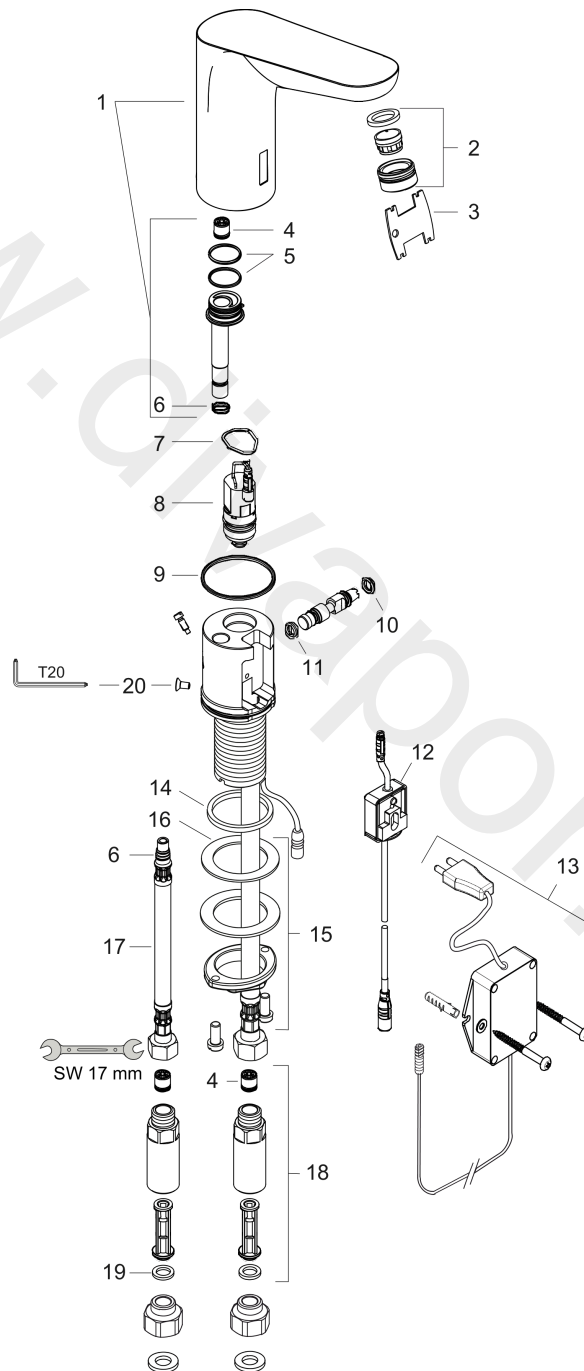

Technology

Product image

Scale drawing

Focus

Electronic basin mixer with temperature pre-adjustment mains connection 230 V

Finish: **Chrome** Article Number: **31174007**

Flowchart

www.divapor.com

Focus

Electronic basin mixer with temperature pre-adjustment mains connection 230 V

Finish: **Chrome** Article Number: **31174007**

Exploded Drawing

Year of production: >06/18

Focus**Electronic basin mixer with temperature pre-adjustment mains connection 230 V**Finish: **Chrome** Article Number: **31174007****Spare part list**

Year of production: >06/18

Pos.	Description	Article Number	Price	PU
1	mixer-hood	92310000	-	1
2	aerator M24x1 (5 l/min)	98802000	-	1
3	service tool	98808000	-	1
4	non return valve DW 10	96456000	-	1
5	O-ring 18x1,5	98231000	-	1
6	O-ring 7x1,5	98422000	-	1
7	O-ring 17x2	98199000	-	1
8	solenoid valve	95654000	-	1
9	O-ring 41x2	98212000	-	1
10	O-ring 6x2	98458000	-	1
11	O-ring 5x2	98215000	-	1
12	electronics	92346000	-	1
13	transformer	98800000	-	1
14	flat seal	98749000	-	1
15	fixing set (Ø 32)	13961000	-	1
16	lever collar	97548000	-	1
17	connection hose 450 mm	92345000	-	1
18	back flow preventor cartridge with microfilter	92297000	-	1
19	sealing set	95581000	-	1
20	screw	93272000	-	1
a	fixation extension 35 mm	13898000	-	1