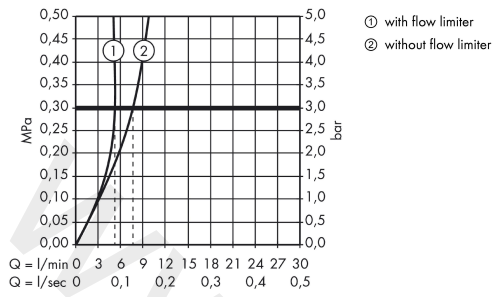

Focus

Electronic basin mixer with temperature pre-adjustment mains connection 230 V

Finish: **Chrome** Article Number: **31174007**

Description

product features

- ComfortZone 130
- projection: 127 mm
- spray type: normal spray
- maximum flow rate at 3 bar: 5 l/min
- temperature limitation adjustable
- temperature pre-adjustable
- suitable for continuous flow water heaters
- infrared sensor technology
- automatic environmental adjustment of infrared sensor
- adjustable optical range of infrared sensor (2 settings)
- 230 V / 50 Hz mains connection
- running time: 10 s
- hygiene rinse activatable (automatic water flow)
- frequency of hygiene rinse: 24 h
- flushing time hygiene rinse: 10 s
- permanent rinse activatable (single water flow for 180 seconds, suitable for thermal disinfection)
- cleaning mode: manual water stop for washbasin cleaning
- connection dimension: DN15
- TÜV certified
- dirt filters in the connection hoses

Technology

Product image

Scale drawing

Focus

Electronic basin mixer with temperature pre-adjustment mains connection 230 V

Finish: **Chrome** Article Number: **31174007**

Flowchart

www.divapor.com