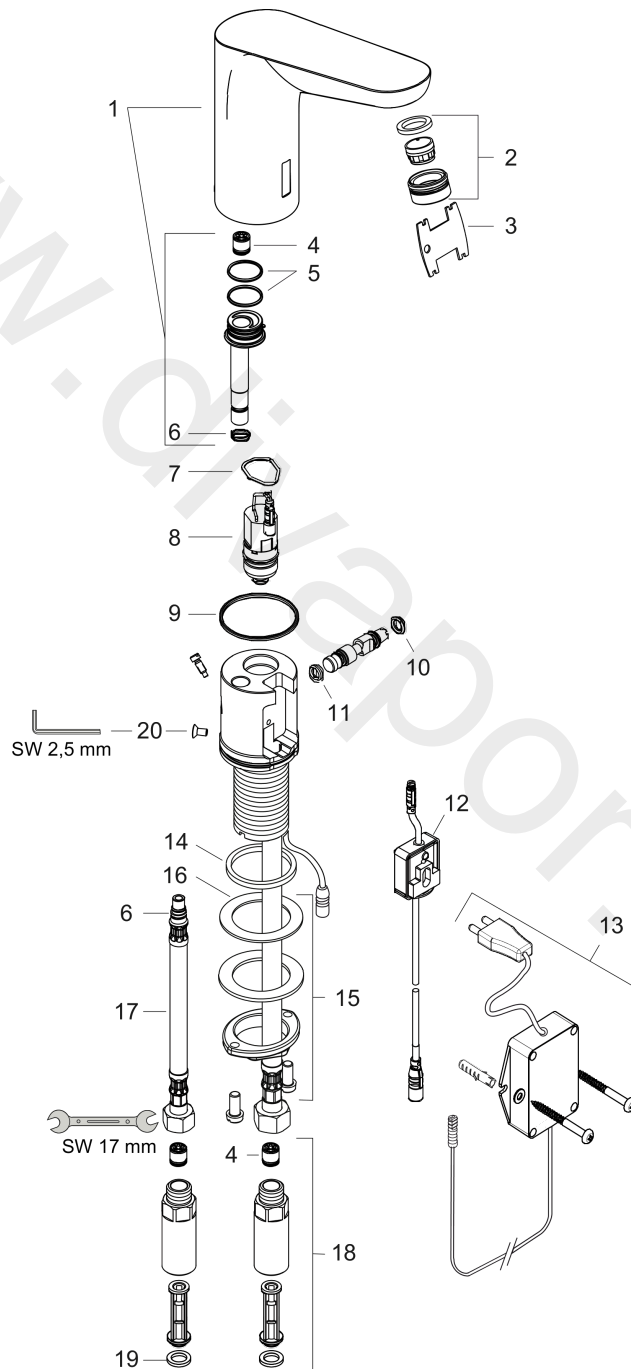

Focus

Electronic basin mixer with temperature pre-adjustment mains connection 230 V

Surfaces: Article Number: **31174000**

Exploded Drawing

Year of production: **09/14 - 01/16**

Focus**Electronic basin mixer with temperature pre-adjustment mains connection 230 V**Surfaces: Article Number: **31174000****Spare part list**Year of production: **09/14 - 01/16**

Pos.	Description	Article Number	Price	PU
1	mixer-hood	92310000	£ 370,00	1
2	aerator M24x1 (5 l/min)	98802000	£ 51,00	1
3	service tool	98808000	£ 16,10	1
4	non return valve DW 10	96456000	£ 9,00	1
5	O-ring 18x1,5	98231000	£ 3,30	1
6	O-ring 7x1,5	98422000	£ 3,30	1
7	O-ring 17x2	98199000	£ 3,30	1
8	solenoid valve	95654000	£ 173,00	1
9	O-ring 41x2	98212000	£ 3,30	1
10	O-ring 6x2	98458000	£ 3,30	1
11	O-ring 5x2	98215000	£ 3,30	1
12	electronics	92346000	£ 173,00	1
13	transformer	98800000	£ 173,00	1
14	flat seal	98749000	£ 6,10	1
15	fixing set (Ø 32)	13961000	£ 25,00	1
16	lever collar	97548000	£ 3,30	1
17	connection hose 450 mm	92345000	£ 35,00	1
18	back flow preventor cartridge with microfilter	92297000	£ 96,00	1
19	sealing set	95581000	£ 6,10	1
20	screw	93272000	£ 3,30	1
a	fixation extension 35 mm	13898000	£ 79,00	1